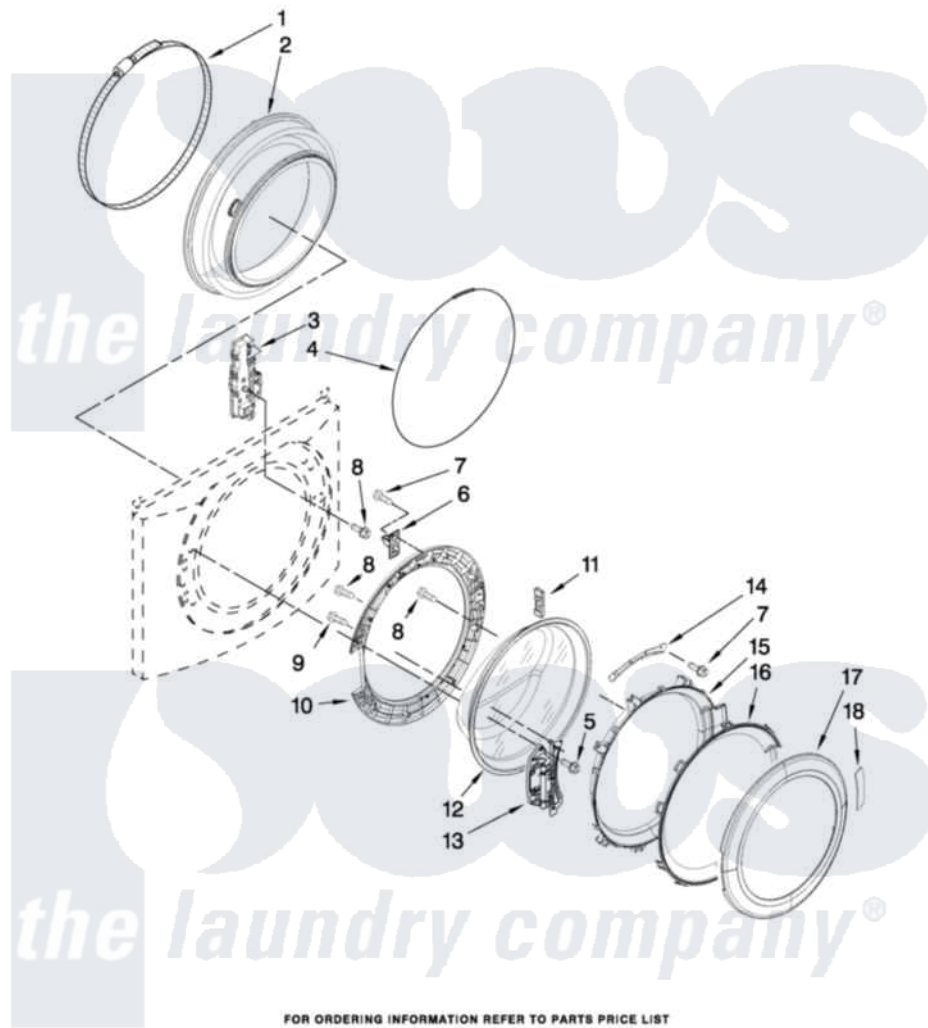

Maytag MHWE550WW00 02 - DOOR AND LATCH PARTS

DOOR AND LATCH PARTS

For Models: MHWE550WW00 (White), MHWE550WR00 (Red), MHWE550WJ00 (Oxide)

W10282011

FOR ORDERING INFORMATION REFER TO PARTS PRICE LIST

3

Maytag [Residential Maytag MHWE550WW00 Washer Parts](#) Parts Diagram 02 - DOOR AND LATCH PARTS
 Click on the part number to view part

Item	Original Part Number	Replaced By	Status	Part Description
1	8182210			Clamp, Bellow
2	8182119			Bellow
3	8183270			Lock, Door
4	8182211			Clamp, Bellow To Front Panel
5	8181760	8540725		Screw
6	8183198	W10217552		Hook, Door
7	8181758	8182214		Screw
8	8181661			Screw, Actuator
9	8181660			Screw
10	8183195			Frame, Door Back Support
11	8181659	W10128586		Clamp, Glass Support
12	8181655			Glass, Door
13	8183202			Hinge, Door
14	W10295703			Clamp, Glass
15	8183256			Frame, Door Front Support
16	W10248071	W10153278		Screen, Door