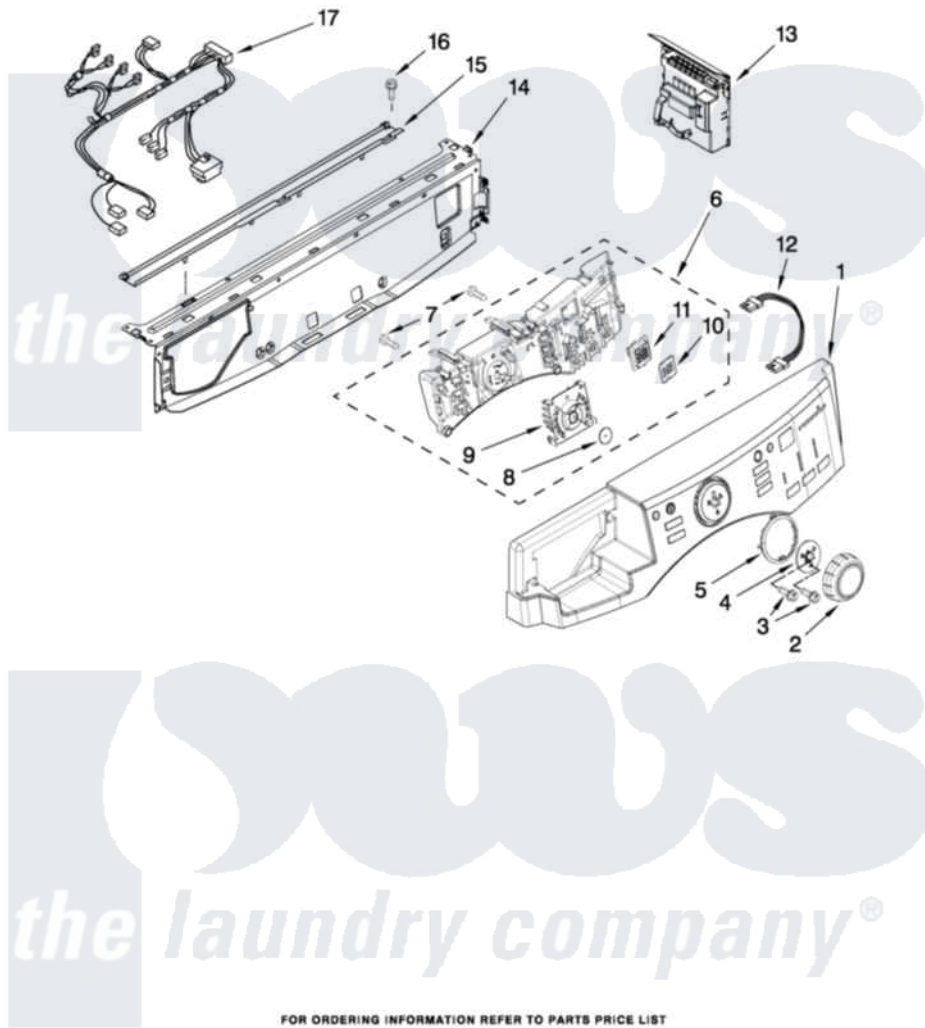

Maytag MHWE550WW00 03 - CONTROL PANEL PARTS

CONTROL PANEL PARTS

For Models: MHWE550WW00 (White), MHWE550WR00 (Red), MHWE550WJ00 (Oxide)

FOR ORDERING INFORMATION REFER TO PARTS PRICE LIST

Maytag Residential Maytag MHWE550WW00 Washer Parts Parts Diagram 03 - CONTROL PANEL PARTS
 Click on the part number to view part

Item	Original Part Number	Replaced By	Status	Part Description
1	W10296318			Panel-Control
"	W10296319			Panel-Control
"	W10296320			Panel-Control
2	W10248116	W10164576		Knob, Assembly
3	8181758	8182214		Screw
4	W10248117	W10172298		Bushing, Knob
5	W10248122			Light Guide, Cycle
6	W10283515			User Interface
7	8181661			Screw, Actuator
8	W10248120	8572039		Seal, User Interface
9	W10248121			Light Guide- Cycle, Internal
10	W10248118			Foil-Display
11	W10248119			Light Guide- Display
12	W10283465			Harness, Wiring
13	W10283518			Microcomputer, Machine Control
14	8183203	W10059240		Brace, Front Top

15 [8183204](#)

Channel, Water

16 8181756

[488729](#)

Screw

17 [W10283457](#)

Harness, Wiring