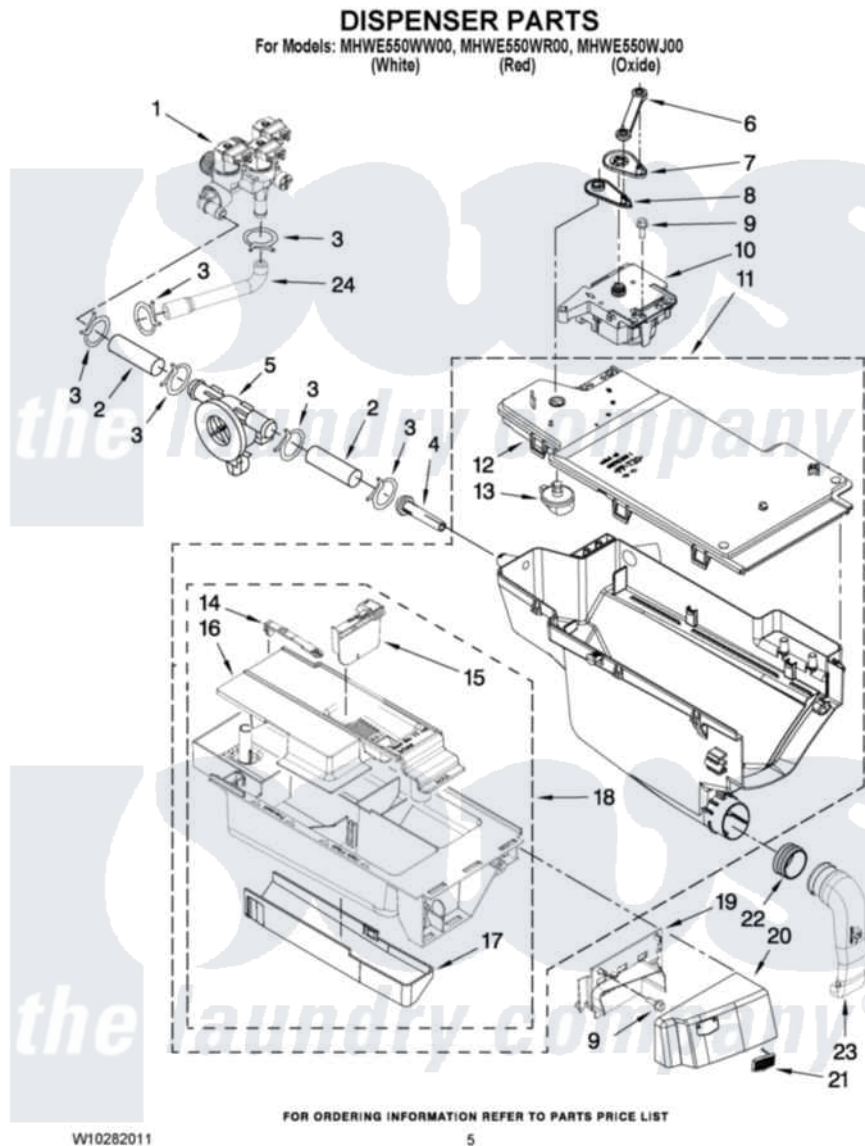

Maytag MHWE550WW00 04 - DISPENSER PARTS

Maytag [Residential Maytag MHWE550WW00 Washer Parts](#) Parts Diagram 04 - DISPENSER PARTS
Click on the part number to view part

Item	Original Part Number	Replaced By	Status	Part Description
1	W10247306			Valve, Inlet
2	W10275565			Hose, Inlet Valve To Flowmeter
3	8181751	489503		Clamp
4	8183181			Nozzle, Inlet
5	8181696	W10110225		Flowmeter
6	8183183			Lever, Water Distribution
7	8183184			Cam, Actuator
8	W10161052			Lever, Water Distribution
9	8181661			Screw, Actuator
10	W10283468	W10352973		Actuator
11	W10157886			Dispenser, Complete
12	W10164400			Plate, Distribution
13	8181712			Nozzle, Distribution
14	8181721			Hook, Drawer
15	W10121596			Separator, With Selection Slider

16	W10121598		Syphon, Bleach/Softener
17	8183179		Cover, Detergent Drawer
18	8183173		Drawer, Detergent
19	W10248111		Bracket, Handle Fixation
"	W10289412		Bracket, Handle Fixation
"	W10289408		Bracket, Handle Fixation
20	W10296315	W10296321	Handle
"	W10296316	W10296322	Handle
"	W10296317	W10296323	Handle
21	W10248108	W10177245	Medallion
22	8181747		Seal
23	8181718		Tube, Dispenser To Bellow
24	W10247308		Hose, Inlet Valve To Vent Pipe