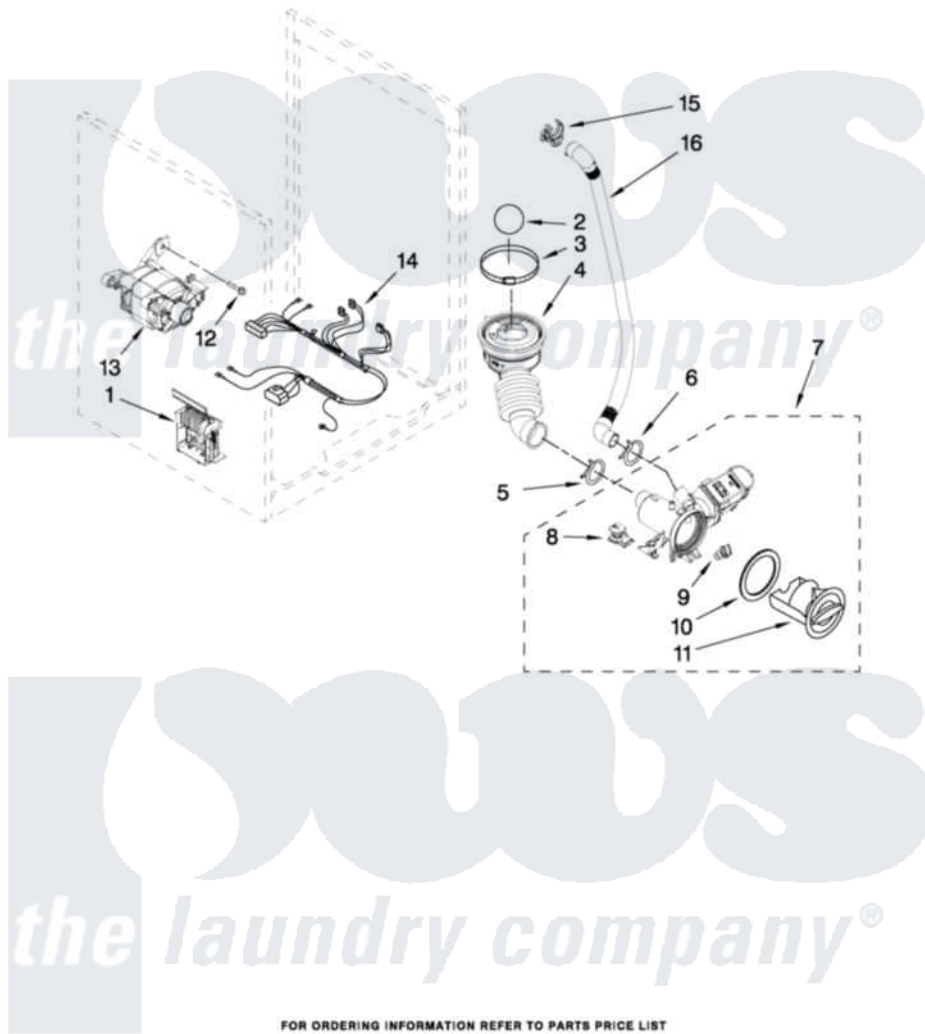

Maytag MHWE550WW00 06 - PUMP AND MOTOR PARTS

PUMP AND MOTOR PARTS

For Models: MHWE550WW00 (White) MHWE550WR00 (Red) MHWE550WJ00 (Oxide)

W10282011

9

FOR ORDERING INFORMATION REFER TO PARTS PRICE LIST

Maytag [Residential Maytag MHWE550WW00 Washer Parts](#) Parts Diagram 06 - PUMP AND MOTOR PARTS
 Click on the part number to view part

Item	Original Part Number	Replaced By	Status	Part Description
1	8183196			Motor Control Unit
2	W10121657			Ball
3	8181734	696392		Hose Clamp
4	8181732			Hose, Tub To Pump
5	8181753	285655		Clamp, Hose
6	8181752	3367052		Clamp, Hose
7	8182821	280187		Pump-Water
8	8182820			Grommet, Damper
9	8182816			Grommet, Damper
10	8181736			Seal, Filter Cap
11	8183027			Cap, Filter
12	W10128585			Bolt, Motor
13	8182793			Motor, Drive
14	W10189680			Harness, Motor
15	8182209			Retainer, Drain Hose
16	8181740	W10003250		Hose, Drain-Inner