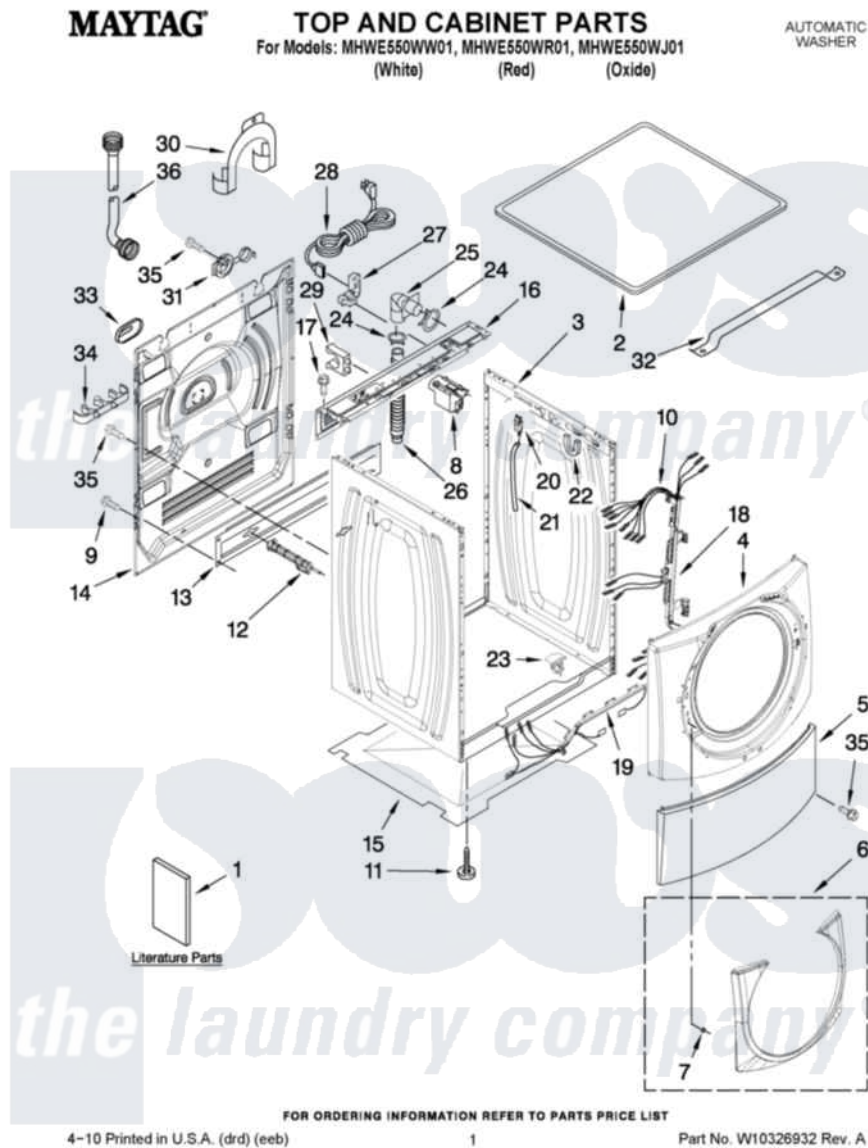

Maytag MHWE550WW01 01 - TOP AND CABINET PARTS

Maytag [Residential Maytag MHWE550WW01 Washer Parts](#) Parts Diagram 01 - TOP AND CABINET PARTS
 Click on the part number to view part

Item	Original Part Number	Replaced By	Status	Part Description
1	W10286169		Not Available	USE & CARE GUIDE
"	W10250503		Not Available	Tech Sheet
"	W10296359		Not Available	ENERGY GUIDE
2	8181799	8181641		Top
"	W10289411			Top
"	W10289394			Top
3	W10288155			Cabinet
"	W10288157			Cabinet
"	W10288156			Cabinet
4	W10248114			Panel, Front
"	W10289409			Panel, Front
"	W10289392			Panel, Front
5	8181643			Toe Panel
"	W10289410			Toe Panel
"	W10289395			Toe Panel
6	W10248115			Ring, Trim

"	W10289413		Ring, Trim
"	W10289399		Ring, Trim 9oxide)
7	8183210		Clip, Trim
8	W10326464		Filter, Interference
9	W10157885		Screw, 4.2 X 14
10	W10250577		Harness, Wiring
11	8181636		Foot, Leveling
12	W10283353	W10289554A	Bolt
"	W10283354	W10289554A	Bolt
13	8182661	W10003040	Brace, Transport
14	W10242507		Panel, Rear
15	8181635		Pan, Bottom
16	W10289389		Brace, Rear
17	8181756	488729	Screw
18	W10121609		Channel, Harness
19	W10121610		Channel, Harness
20	W10249845		Switch, Analog Pressure Sensor
21	8181739	W10004260	Hose, Pressure Switch
22	8181763		Bracket, Spring
23	W10189678	W10085220	Microswitch
24	8181752	3367052	Clamp, Hose
25	8181738		Connector, Hose Outlet
26	8181737		Hose, Drain
27	8181690	8182635	Strain Relief
28	8183009		Cord, Power
29	8182702		Clip, Outer Hose Holder
30	8181768	W10280024	U-Bend, Drain Hose
31	8182699		Grommet, Cord Support
32	8181632		Brace, Top
33	8182700	8540268	Cover, Transport
34	8182701		Clip, Outer Hose Holder
35	8181828	488729	Screw
36	8182795	89503	Hose-Inlet
"	8182792	89503	Hose-Inlet