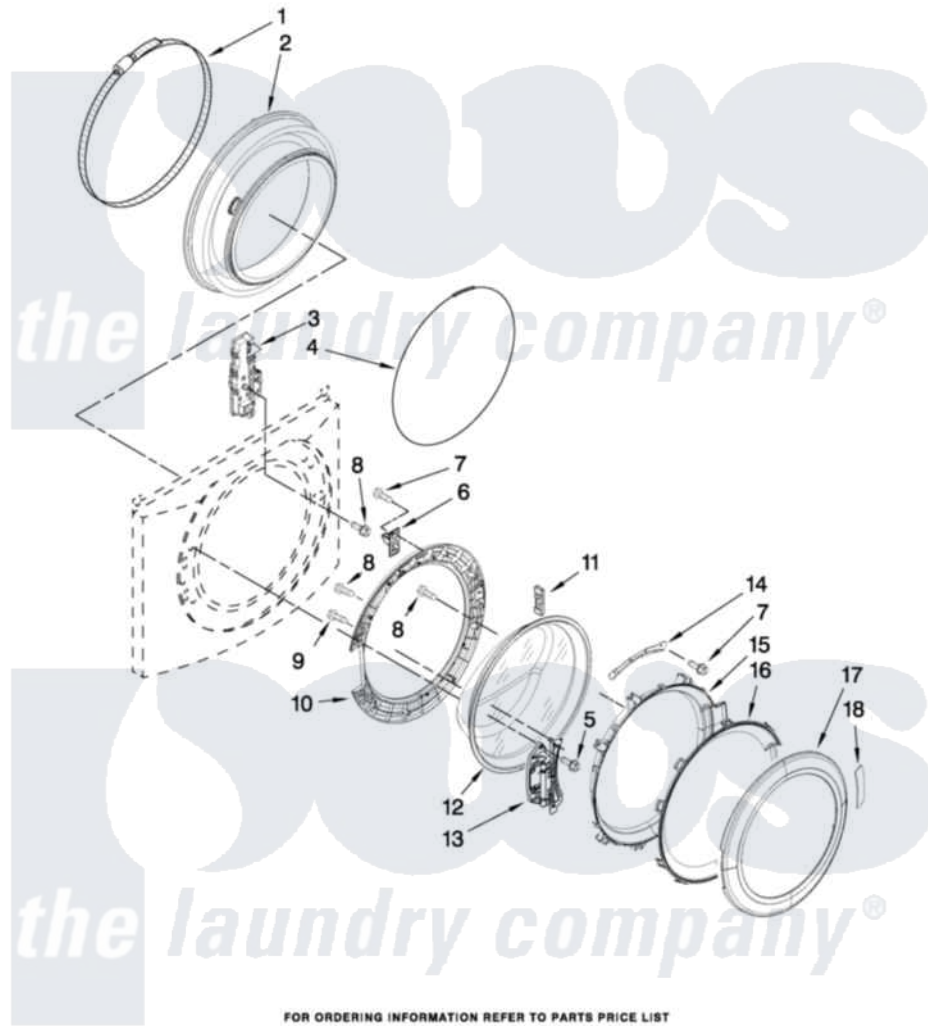

Maytag MHWE550WW01 02 - DOOR AND LATCH PARTS

DOOR AND LATCH PARTS

For Models: MHWE550WW01, MHWE550WR01, MHWE550WJ01
(White) (Red) (Oxide)

W10326932

FOR ORDERING INFORMATION REFER TO PARTS PRICE LIST

3

Maytag [Residential Maytag MHWE550WW01 Washer Parts](#) Parts Diagram 02 - DOOR AND LATCH PARTS
Click on the part number to view part

Item	Original Part Number	Replaced By	Status	Part Description
1	8182210			Clamp, Bellow
2	8182119			Bellow
3	8183270			Lock, Door
4	8182211			Clamp, Bellow To Front Panel
5	W10313165			Screw
6	W10217552			Hook, Door
7	8181758	8182214		Screw
8	8181661			Screw, Actuator
9	8181660			Screw
10	8183195			Frame, Door Back Support
11	8181659	W10128586		Clamp, Glass Support
12	8181655			Glass, Door
13	8183202			Hinge, Door
14	W10295703			Clamp, Glass
15	8183256			Frame, Door Front Support
16	W10248071	W10153278		Screen, Door