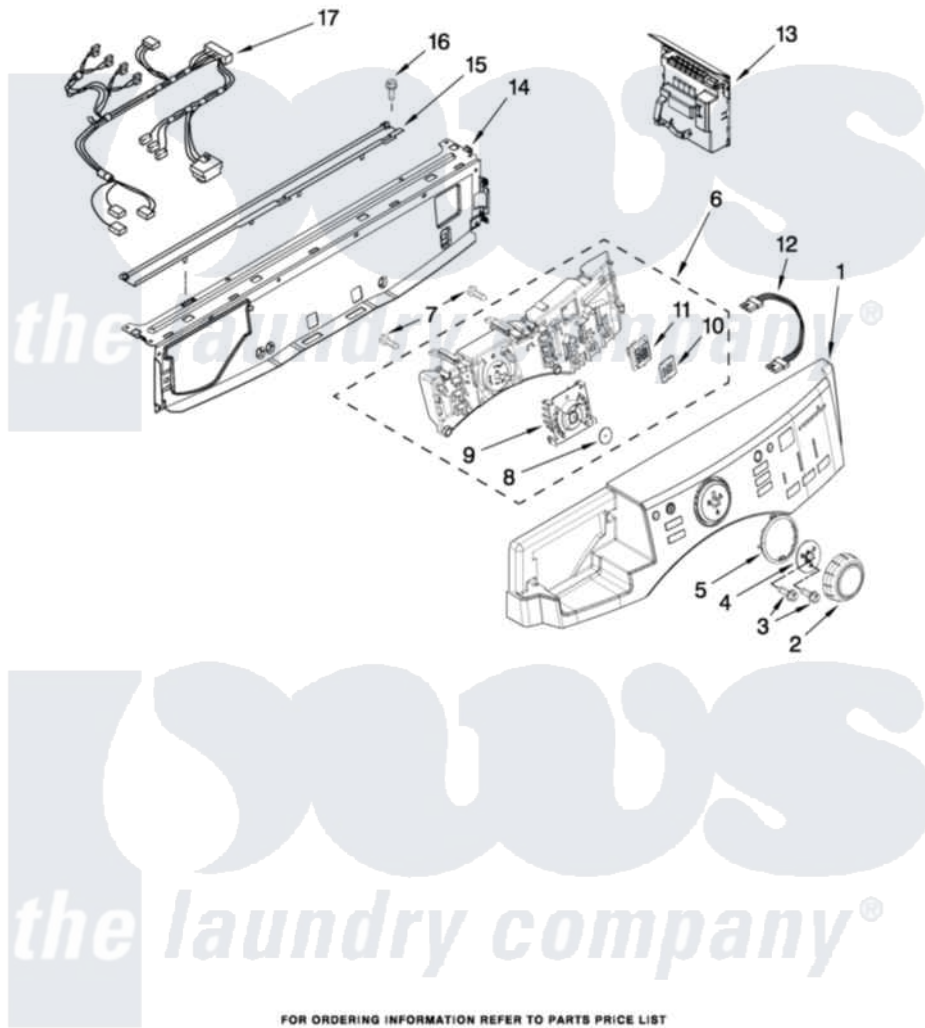

# Maytag MHWE550WW01 03 - CONTROL PANEL PARTS

## CONTROL PANEL PARTS

For Models: MHWE550WW01 (White), MHWE550WR01 (Red), MHWE550WJ01 (Oxide)

FOR ORDERING INFORMATION REFER TO PARTS PRICE LIST

4

W10326932

Maytag Residential Maytag MHWE550WW01 Washer Parts Parts Diagram 03 - CONTROL PANEL PARTS  
 Click on the part number to view part

Item	Original Part Number	Replaced By	Status	Part Description
1	<a href="#">W10296318</a>			Panel-Control
"	<a href="#">W10296319</a>			Panel-Control
"	<a href="#">W10296320</a>			Panel-Control
2	W10248116	<a href="#">W10164576</a>		Knob, Assembly
3	8181758	<a href="#">8182214</a>		Screw
4	W10248117	<a href="#">W10172298</a>		Bushing, Knob
5	<a href="#">W10248122</a>			Light Guide, Cycle
6	<a href="#">W10283515</a>			User Interface
7	<a href="#">8181661</a>			Screw, Actuator
8	W10248120	<a href="#">8572039</a>		Seal, User Interface
9	<a href="#">W10248121</a>			Light Guide- Cycle, Internal
10	<a href="#">W10248118</a>			Foil-Display
11	<a href="#">W10248119</a>			Light Guide- Display
12	<a href="#">W10283465</a>			Harness, Wiring
13	<a href="#">W10326991</a>			Microcomputer, Machine Control
14	8183203	<a href="#">W10059240</a>		Brace, Front Top

15 [8183204](#)

Channel, Water

16 8181756

[488729](#)

Screw

17 [W10283457](#)

Harness, Wiring