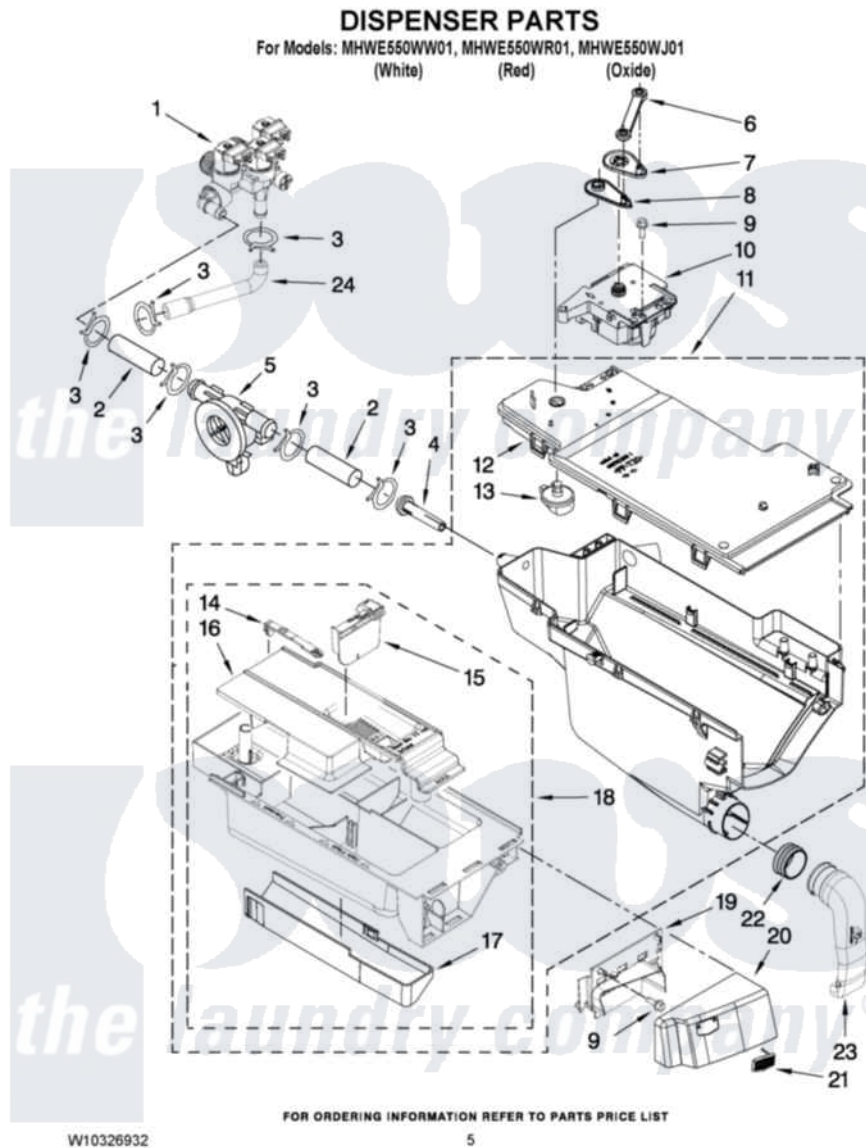

Maytag MHWE550WW01 04 - DISPENSER PARTS

Maytag [Residential Maytag MHWE550WW01 Washer Parts](#) Parts Diagram 04 - DISPENSER PARTS
Click on the part number to view part

Item	Original Part Number	Replaced By	Status	Part Description
1	W10247306			Valve, Inlet
2	W10275565			Hose, Inlet Valve To Flowmeter
3	8181751	489503		Clamp
4	8183181			Nozzle, Inlet
5	8181696	W10110225		Flowmeter
6	8183183			Lever, Water Distribution
7	8183184			Cam, Actuator
8	W10161052			Lever, Water Distribution
9	8181661			Screw, Actuator
10	W10283468	W10352973		Actuator
11	W10157886			Dispenser, Complete
12	W10164400			Plate, Distribution
13	8181712			Nozzle, Distribution
14	8181721			Hook, Drawer
15	W10121596			Separator, With Selection Slider

16	W10121598		Syphon, Bleach/Softener
17	8183179		Cover, Detergent Drawer
18	8183173		Drawer, Detergent
19	W10248111		Bracket, Handle Fixation
"	W10289412		Bracket, Handle Fixation
"	W10289408		Bracket, Handle Fixation
20	W10296315	W10296321	Handle
"	W10296316	W10296322	Handle
"	W10296317	W10296323	Handle
21	W10248108	W10177245	Medallion
22	8181747		Seal
23	8181718		Tube, Dispenser To Bellow
24	W10247308		Hose, Inlet Valve To Vent Pipe