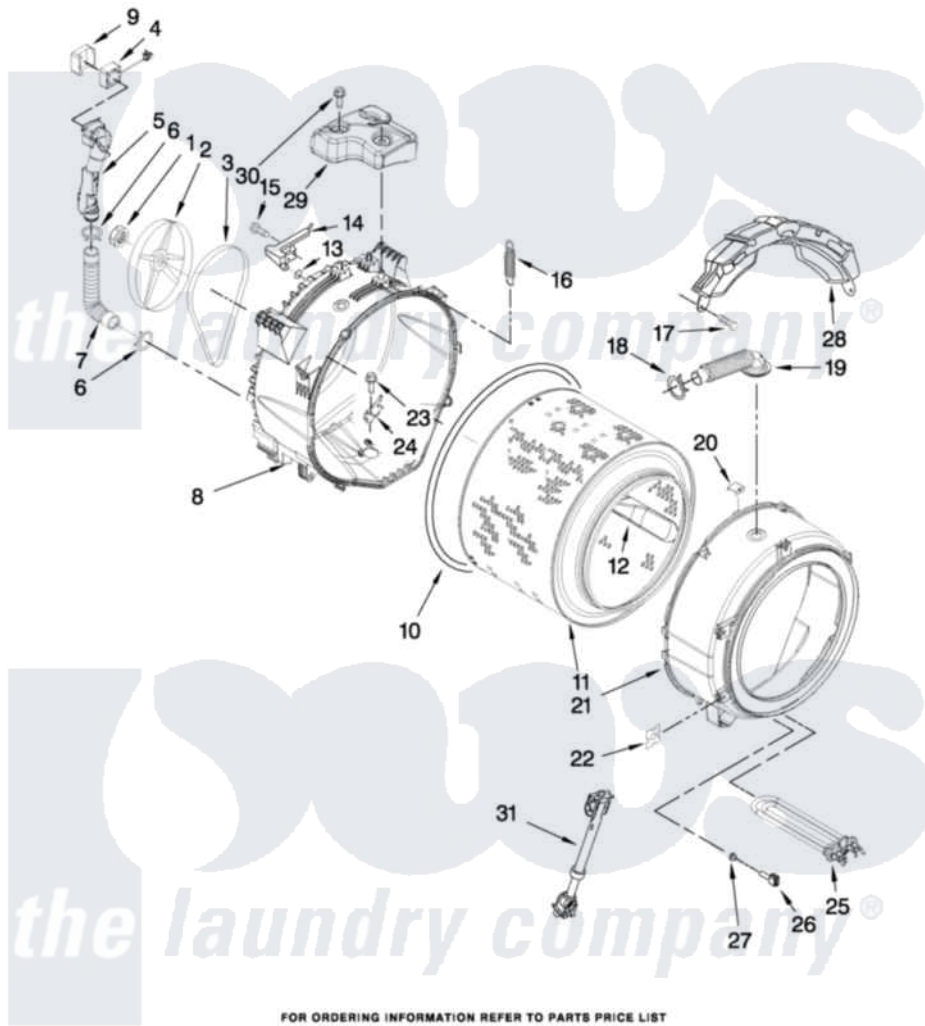

Maytag MHWE550WW01 05 - TUB AND BASKET PARTS

TUB AND BASKET PARTS

For Models: MHWE550WW01, MHWE550WR01, MHWE550WJ01
(White) (Red) (Oxide)

W10326932

7

FOR ORDERING INFORMATION REFER TO PARTS PRICE LIST

Maytag [Residential Maytag MHWE550WW01 Washer Parts](#) Parts Diagram 05 - TUB AND BASKET PARTS
Click on the part number to view part

| Item | Original Part Number | Replaced By | Status | Part Description |
|------|---------------------------|---------------------------|--------|--------------------------|
| 1 | W10283361 | | | Nut, Pulley |
| 2 | 8182650 | | | Pulley |
| 3 | W10248068 | W10388418 | | Belt |
| 4 | W10283362 | | | Fan, Active Ventilation |
| 5 | W10283265 | | | Pipe, Ventilation |
| 6 | W10208156 | | | Clamp |
| 7 | 8181743 | | | Hose, Exhaust |
| 8 | W10283358 | W10290562 | | Tub-Outer |
| 9 | W10283366 | | | Support, Ventilation Fan |
| 10 | 8181673 | | | Gasket, Tub |
| 11 | W10283352 | | | Basket, Complete |
| 12 | W10283356 | | | Baffle, Tub |
| 13 | W10250553 | | | O-Ring, Air Trap |
| 14 | 8181731 | | | Airtrap |
| 15 | 8181785 | | | Screw |
| 16 | 8182814 | | | Spring, Suspension |

| | | | |
|----|---------------------------|---------------------------|---------------------------|
| 17 | 8181647 | W10182109 | Screw-Kit |
| 18 | 8181742 | 3367052 | Clamp, Hose |
| 19 | 8183187 | 8540015 | Hose, Exhaust |
| 20 | 8181667 | 8540092 | Clamp, Tub |
| 21 | W10250568 | W10250762 | Tub-Outer |
| 22 | 8182512 | | Nut, Push-In |
| 23 | 8182214 | | Screw |
| 24 | W10250572 | | Baffle, Tub |
| 25 | W10249844 | | Heater-Steamer |
| 26 | 8181705 | | Ntc |
| 27 | 8181829 | | Seal, Rubber |
| 28 | W10326457 | | Counterweight, Front |
| 29 | W10326456 | | Counterweight, Rear |
| 30 | W10283359 | | Screw, Rear Counterweight |
| 31 | 8182812 | | Shock Absorber |