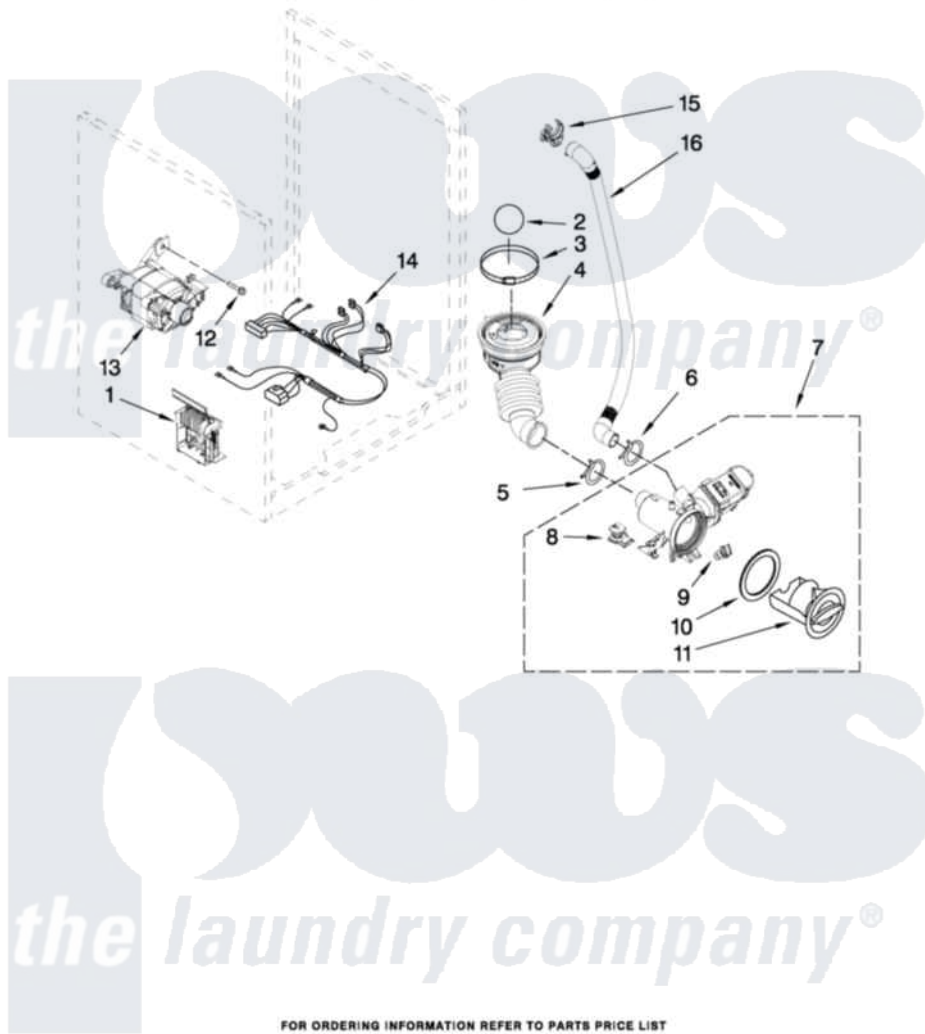

Maytag MHWE550WW01 06 - PUMP AND MOTOR PARTS

PUMP AND MOTOR PARTS

For Models: MHWE550WW01, MHWE550WR01, MHWE550WJ01
(White) (Red) (Oxide)

W10326932

FOR ORDERING INFORMATION REFER TO PARTS PRICE LIST

9

Maytag [Residential Maytag MHWE550WW01 Washer Parts](#) Parts Diagram 06 - PUMP AND MOTOR PARTS
Click on the part number to view part

Item	Original Part Number	Replaced By	Status	Part Description
1	8183196			Motor Control Unit
2	W10121657			Ball
3	8181734	696392		Hose Clamp
4	8181732			Hose, Tub To Pump
5	8181753	285655		Clamp, Hose
6	8181752	3367052		Clamp, Hose
7	8182821	280187		Pump-Water
8	8182820			Grommet, Damper
9	8182816			Grommet, Damper
10	8181736			Seal, Filter Cap
11	8183027			Cap, Filter
12	W10128585			Bolt, Motor
13	8182793			Motor, Drive
14	W10189680			Harness, Motor
15	8182209			Retainer, Drain Hose
16	8181740	W10003250		Hose, Drain-Inner