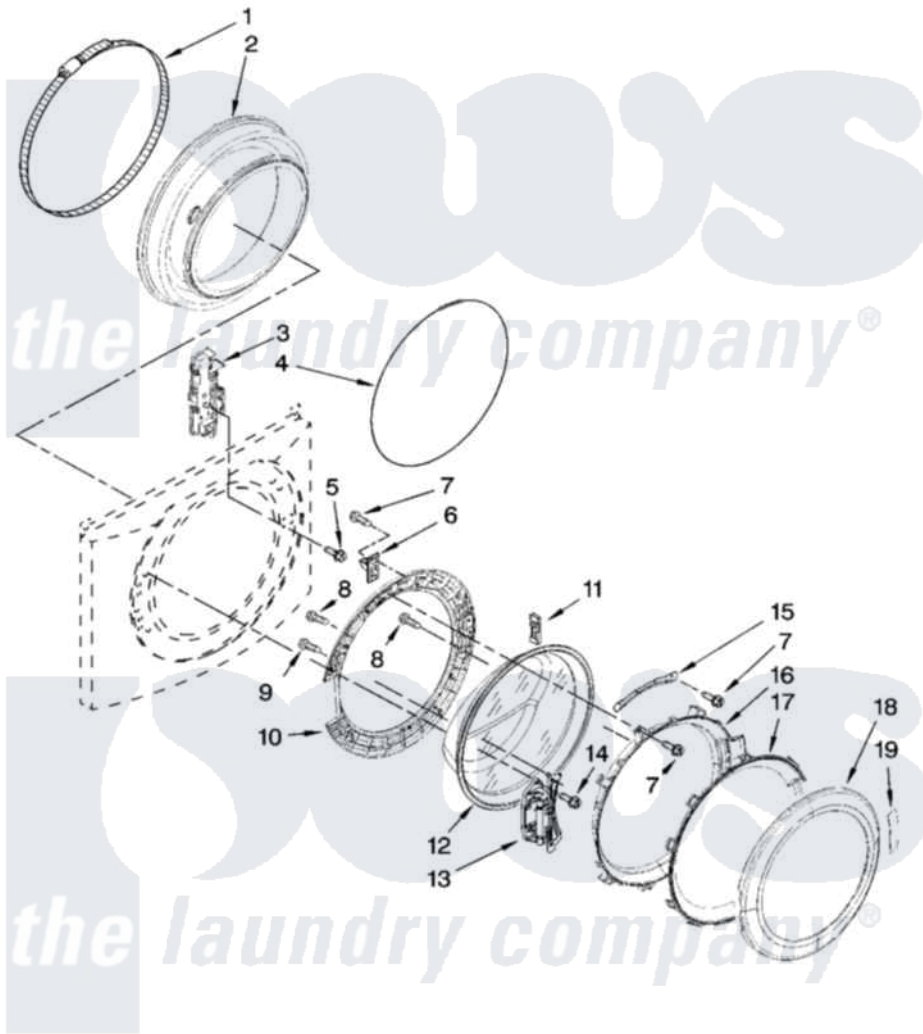

# Maytag MHWE900VJ00 02 - DOOR AND LATCH PARTS

## DOOR AND LATCH PARTS

For Models: MHWE900VW00, MHWE900VJ00  
(White) (Oxide)

W10208578

3

Maytag [Residential Maytag MHWE900VJ00 Washer Parts](#) Parts Diagram 02 - DOOR AND LATCH PARTS  
Click on the part number to view part

Item	Original Part Number	Replaced By	Status	Part Description
1	<a href="#">8182210</a>			Clamp, Bellow
2	W10003800	<a href="#">8182119</a>		Bellow
3	8540772	<a href="#">W10253483</a>		Lock, Door
4	W10003490	<a href="#">8182211</a>		Clamp, Bellow To Front Panel
5	<a href="#">8540725</a>			Screw
6	W10003390	<a href="#">W10217552</a>		Hook, Door
7	8540513	<a href="#">8182214</a>		Screw
8	8540282	<a href="#">8181661</a>		Screw, Actuator
9	8540284	<a href="#">8181660</a>		Screw
10	W10003370	<a href="#">8183195</a>		Frame, Door Back Support
11	W10003430	<a href="#">W10128586</a>		Clamp, Glass Support
12	W10135912	<a href="#">8181655</a>		Glass, Door
13	W10200695	<a href="#">8183202</a>		Hinge, Door
14	W10015090	<a href="#">489442</a>		Screw 3 2217757 Roller, Front
15	W10003440	<a href="#">W10295703</a>		Clamp, Glass
16	W10005220	<a href="#">8183256</a>		Frame, Door Front Support

17 [W10153278](#)

Screen, Door

18 [W10193430](#)

Trim Ring, Outer Door

19 W10153281

[W10121607](#)

Pad, Door Handle