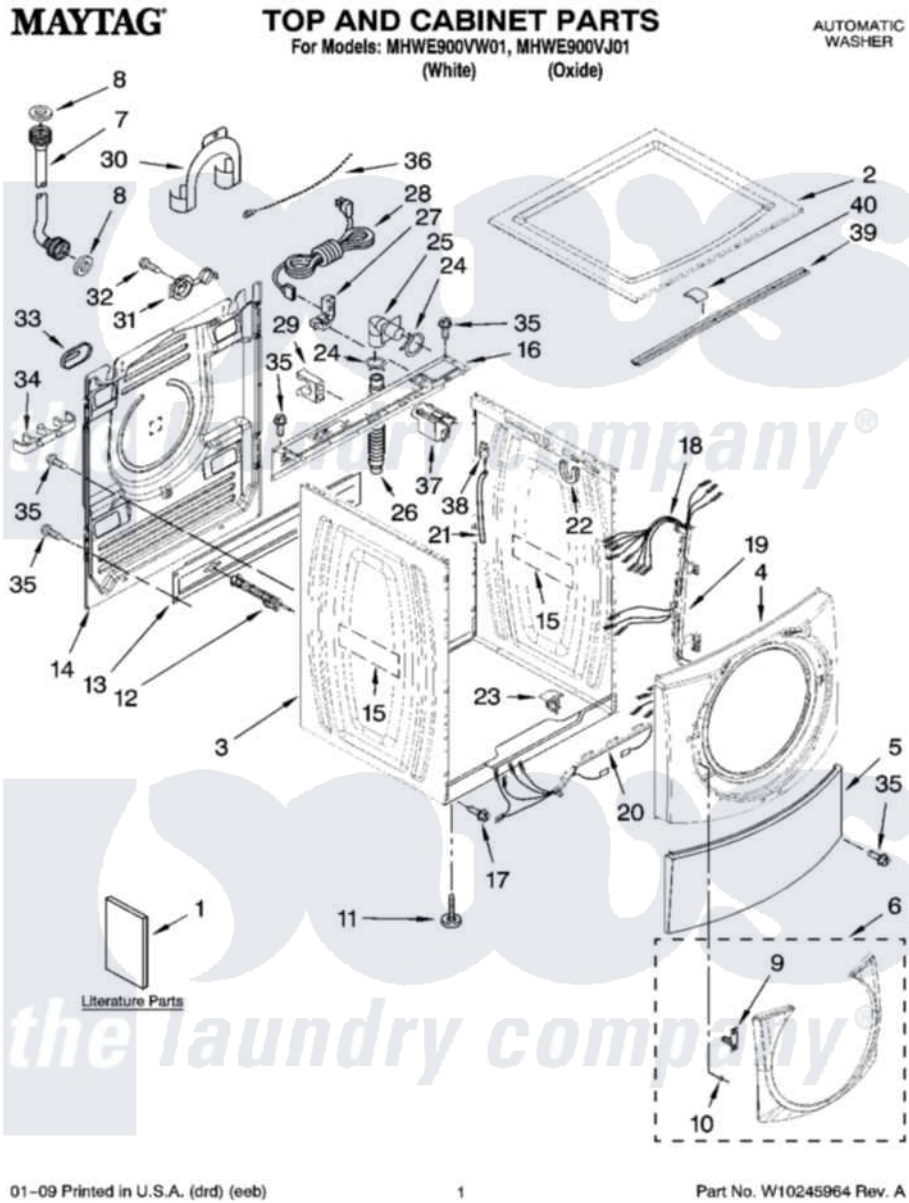

Maytag MHWE900VJ01 01 - TOP AND CABINET PARTS

01-09 Printed in U.S.A. (drd) (eeb)

1

Part No. W10245964 Rev. A

Maytag [Residential Maytag MHWE900VJ01 Washer Parts](#) Parts Diagram 01 - TOP AND CABINET PARTS
 Click on the part number to view part

Item	Original Part Number	Replaced By	Status	Part Description
1	W10176969		Not Available	Use & Care Guide
"	W10217131		Not Available	Tech Sheet
"	W10133488		Not Available	Quick Start Guide
"	W10176961		Not Available	Energy Guide
2	W10003900			Top
"	W10176932			Top
3	W10171708			Cabinet
"	W10176856			Cabinet
4	W10157475	W10015590		Panel
"	W10176908			Panel, Front
5	W10003640	8181643		Toe Panel
"	W10176925			Toe Panel
6	W10182998			Ring, Trim
"	W10183001			Ring, Trim
7	W10194208	89503		Hose-Inlet
"	8571378	89503		Hose-Inlet

8	16123		Washer Inlet-Hose Miscellaneous Parts Must be Ordered Separately.
9	W10112671		Clip
10	W10029650	8183210	Clip, Trim
11	W10064810		Foot, Leveling
12	W10190006	W10243966	Bolt
"	W10190007	W10243966	Bolt
13	W10165710		Brace, Transport
"	W10003040		Brace, Transport
14	W10165713		Panel, Rear Hose Holder
15	3976348		Absorber, Sound
16	W10110677		Brace, Rear
17	8540479		Screw, Grounding
18	W10115662		Harness, Wiring
19	W10216383		Channel, Harness
20	W10168549		Channel, Harness
21	W10004260		Hose, Pressure Switch
22	W10008890	8181763	Bracket, Spring
23	8540210	W10085220	Microswitch
24	356138		Clamp, Hose
25	W10003260	8181738	Connector, Hose Outlet
26	W10003280	8181737	Hose, Drain
27	W10110676	8182635	Strain Relief
28	W10110674	8183009	Cord, Power
29	W10022290	8182702	Clip, Outer Hose Holder
30	8540021	W10280024	U-Bend, Drain Hose
31	8540728	8182699	Grommet, Cord Support
32	8540727	8182201	Screw, 3 X 8 mm
33	8540268		Cover, Transport
34	W10003270	8182701	Clip, Outer Hose Holder
35	W10015090	489442	Screw 3 2217757 Roller, Front
36	3347868	W10339879	Tie, Cable
37	8540230	W10339736	Filter, Interference
38	W10249845		Switch, Analog Pressure Sensor
39	8540720		Brace, Top
40	8283273		Damper, Brace