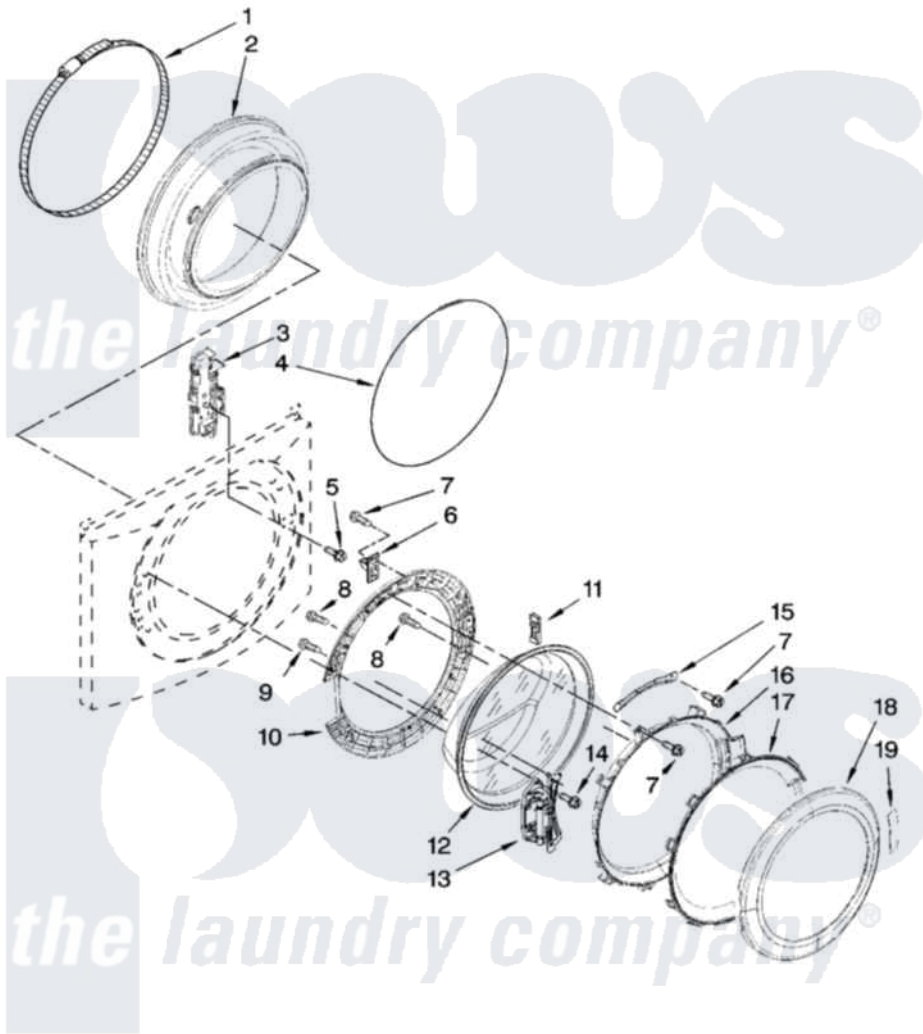

Maytag MHWE900VJ01 02 - DOOR AND LATCH PARTS

DOOR AND LATCH PARTS

For Models: MHWE900VW01, MHWE900VJ01
(White) (Oxide)

W10245964

3

Maytag [Residential Maytag MHWE900VJ01 Washer Parts](#) Parts Diagram 02 - DOOR AND LATCH PARTS
Click on the part number to view part

Item	Original Part Number	Replaced By	Status	Part Description
1	8182210			Clamp, Bellow
2	W10003800	8182119		Bellow
3	8540772	W10253483		Lock, Door
4	W10003490	8182211		Clamp, Bellow To Front Panel
5	8540725			Screw
6	W10003390	W10217552		Hook, Door
7	8540513	8182214		Screw
8	8540282	8181661		Screw, Actuator
9	8540284	8181660		Screw
10	W10003370	8183195		Frame, Door Back Support
11	W10003430	W10128586		Clamp, Glass Support
12	W10135912	8181655		Glass, Door
13	W10200695	8183202		Hinge, Door
14	W10015090	489442		Screw 3 2217757 Roller, Front
15	W10003440	W10295703		Clamp, Glass
16	W10005220	8183256		Frame, Door Front Support

17 [W10153278](#)

Screen, Door

18 [W10193430](#)

Trim Ring, Outer Door

19 W10153281

[W10121607](#)

Pad, Door Handle