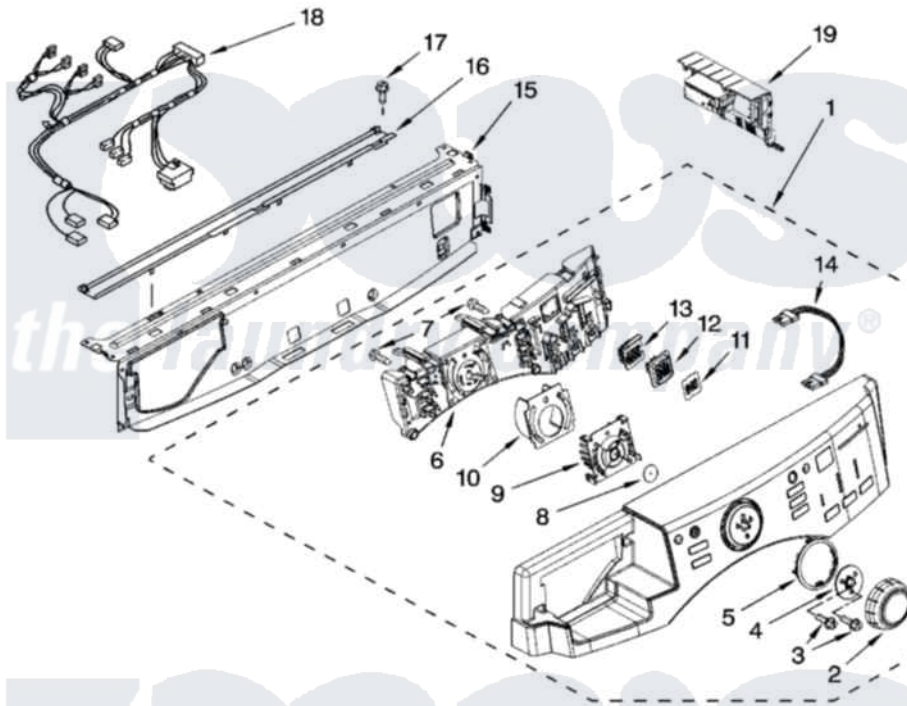

Maytag MHWE900VJ01 03 - CONTROL PANEL PARTS

CONTROL PANEL PARTS

For Models: MHWE900VW01, MHWE900VJ01
(White) (Oxide)

Maytag [Residential Maytag MHWE900VJ01 Washer Parts](#) Parts Diagram 03 - CONTROL PANEL PARTS
Click on the part number to view part

Item	Original Part Number	Replaced By	Status	Part Description
1	W10176645			Panel, Control
"	W10176646	W10189237		Console
2	W10164576			Knob, Assembly
3	8540513	8182214		Screw
4	W10172298			Bushing, Knob
5	W10164567			Cycle, Light Guide
6	W10164542			User Interface,
7	8540282	8181661		Screw, Actuator
8	8572039			Seal, User Interface
9	W10170293			Guide, Light Cycle Internal
10	W10170295			Frame-Light Guide
11	W10171504			Foil-Display
12	W10164578			Guide, Light
13	W10171502			Fram-Light
14	W10067000			Harness, Wiring
15	W10059240			Brace, Front Top

16	W10003700	8183204	Channel, Water
17	W10015090	489442	Screw 3 2217757 Roller, Front
18	W10210828		Harness, Wiring
19	W10217074		Microcomputer, Machine Control