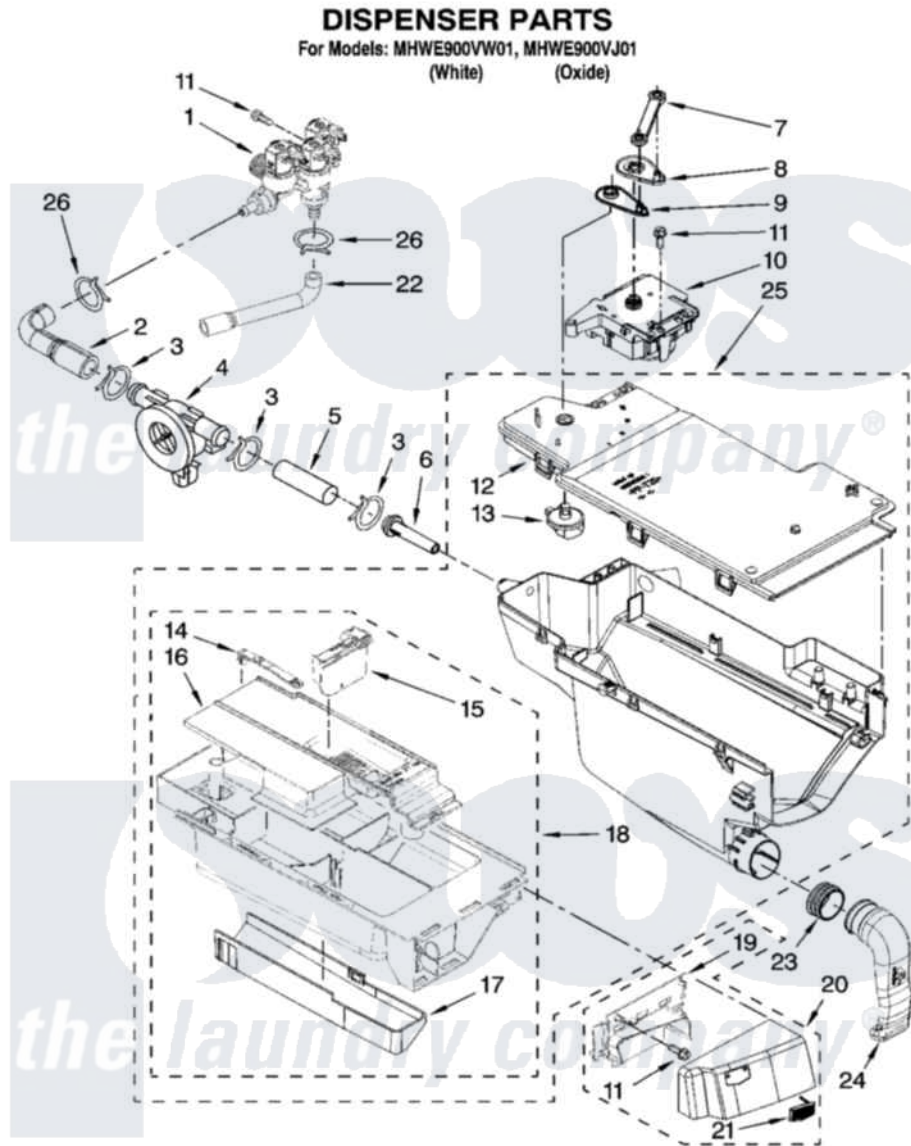

Maytag MHWE900VJ01 04 - DISPENSER PARTS

W10245964

5

Maytag [Residential Maytag MHWE900VJ01 Washer Parts](#) Parts Diagram 04 - DISPENSER PARTS
Click on the part number to view part

Item	Original Part Number	Replaced By	Status	Part Description
1	W10247305			Valve, Water Inlet
2	8183182			Hose, Flowmeter
3	370450	596669		Clamp, Manifold
4	W10110225			Flowmeter
5	8183180			Hose, Inlet Nozzle
6	8540042	8183181		Nozzle, Inlet
7	W10003830	8183183		Lever, Water Distribution
8	W10003190	8183184		Cam, Actuator
9	W10161052			Lever, Water Distribution
10	W10163975	W10352973		Actuator
11	8540282	8181661		Screw, Actuator
12	W10164400			Plate, Distribution
13	W10003110	8181712		Nozzle, Distribution
14	W10003170	8181721		Hook, Drawer
15	W10015200	W10121596		Separator, With Selection Slider
16	W10157775			Syphon, Bleach/Softener

17	W10003140	8183179	Cover, Detergent Drawer
18	W10157760		Drawer, Detergent
19	W10153277		Bracket, Handle Fixation
"	W10176657		Bracket, Handle Fixation
20	W10193817		Handle, Drawer
"	W10189241		Handle, Drawer
21	W10177245		Medallion
22	8181710		Hose, Inlet Valve To Vent Pipe
23	W10003360	8181747	Seal
24	W10005300	8181718	Tube, Dispenser To Bellow
25	W10157759		Dispenser, Complete
26	8181754	489503	Clamp