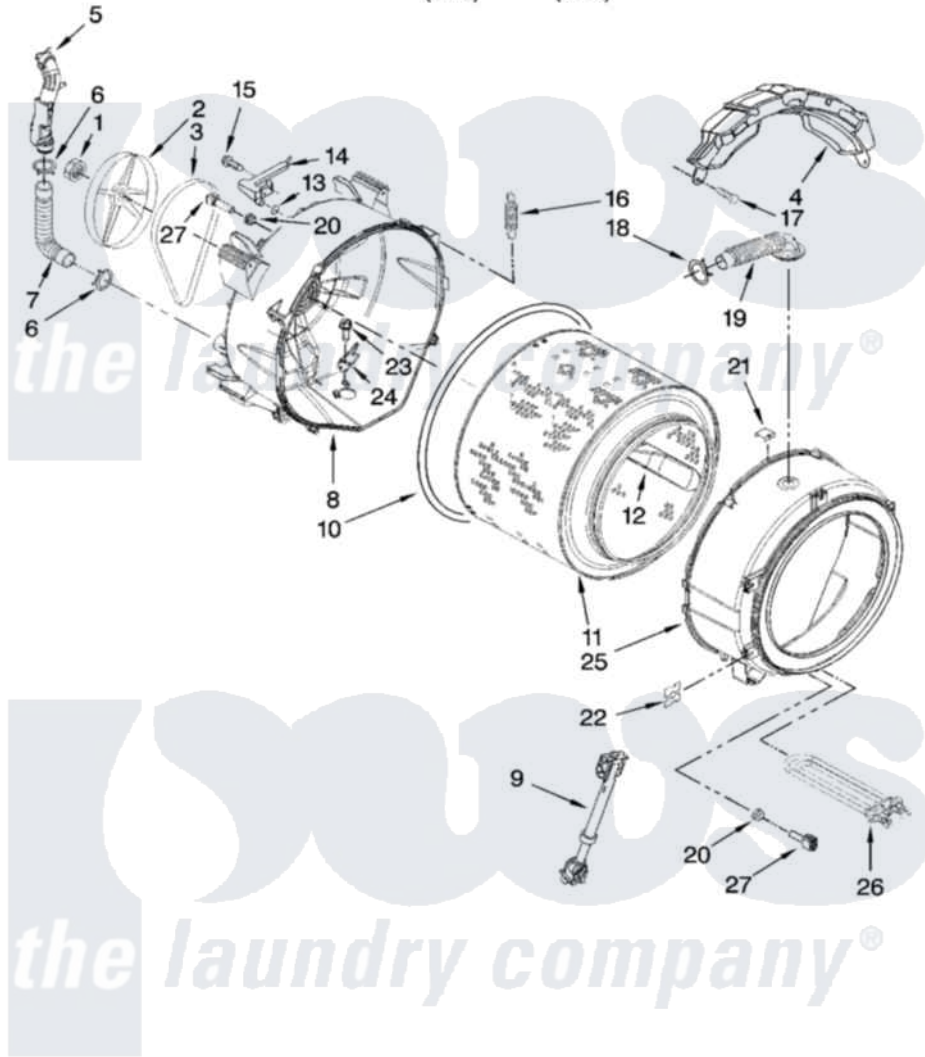

# Maytag MHWE900VJ01 05 - TUB AND BASKET PARTS

## TUB AND BASKET PARTS

For Models: MHWE900VW01, MHWE900VJ01  
(White) (Oxide)

W10245964

7

Maytag Residential Maytag MHWE900VJ01 Washer Parts Parts Diagram 05 - TUB AND BASKET PARTS  
Click on the part number to view part

Item	Original Part Number	Replaced By	Status	Part Description
1	8533999	<a href="#">W10283361</a>		Nut, Pulley
2	W10003730	<a href="#">8182650</a>		Pulley
3	W10116215	<a href="#">W10388418</a>		Belt
4	<a href="#">W10163424</a>			Counterweight, Front
5	<a href="#">W10249838</a>			Pipe, Ventilation
6	8540010	<a href="#">W10208156</a>		Clamp
7	W10004330	<a href="#">8181743</a>		Hose, Exhaust
8	W10210658	<a href="#">W10250806</a>		Tub-Outer
9	<a href="#">W10015830</a>			Shock Absorber
10	<a href="#">W10036350</a>			Gasket, Tub
11	<a href="#">W10159904</a>			Basket, Complete
12	<a href="#">W10110114</a>			Baffle, Tub
13	<a href="#">W10250553</a>			O-Ring, Air Trap
14	W10003600	<a href="#">8181731</a>		Airtrap
15	8540513	<a href="#">8182214</a>		Screw
16	W10207549	<a href="#">W10243909</a>		Spring

17	W10094780	<a href="#">W10182109</a>	Screw-Kit
18	<a href="#">3363365</a>		Clamp, Hose
19	<a href="#">8540015</a>		Hose, Exhaust
20	<a href="#">8540766</a>		Seal, Rubber
21	<a href="#">8540092</a>		Clamp, Tub
22	8540072	<a href="#">8182512</a>	Nut, Push-In
23	8540880	<a href="#">8182214</a>	Screw
24	<a href="#">W10250558</a>		Bracket, Heater Support
25	W10190573	<a href="#">W10250805</a>	Tub-Outer
26	<a href="#">W10249844</a>		Heater-Steamer
27	8540226	<a href="#">8181705</a>	Ntc