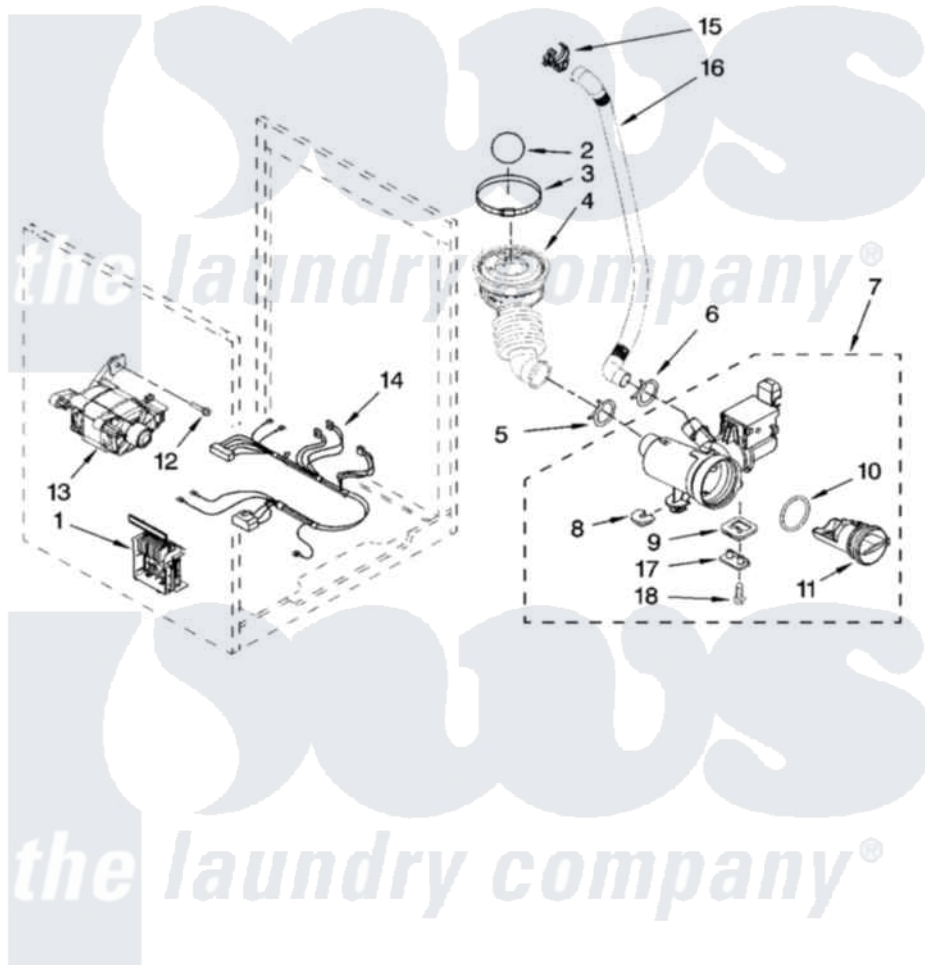

Maytag MHWE900VJ01 06 - PUMP AND MOTOR PARTS, OPTIONAL PARTS (NOT INCLUDED)

**PUMP AND MOTOR PARTS**

For Models: MHWE900VW01, MHWE900VJ01  
(White) (Oxide)

W10245964

9

Maytag [Residential Maytag MHWE900VJ01 Washer Parts](#) Parts Diagram 06 - PUMP AND MOTOR PARTS, OPTIONAL PARTS (NOT INCLUDED)  
Click on the part number to view part

Item	Original Part Number	Replaced By	Status	Part Description
1	W10015480	<a href="#">W10384846</a>		Motor Control Unit
2	W10003330	<a href="#">W10121657</a>		Ball
3	<a href="#">8540008</a>			Clamp
4	W10003240	<a href="#">8181732</a>		Hose, Tub To Pump
5	370448	<a href="#">616099</a>		Clamp
6	<a href="#">356138</a>			Clamp, Hose
7	W10117829	<a href="#">W10130913</a>		Pump
8	<a href="#">W10034820</a>			Foot, Rubber
9	<a href="#">W10034830</a>			Foot, Rubber
10	8540025	<a href="#">W10130913</a>		Pump
11	8540996	<a href="#">W10130913</a>		Pump
12	<a href="#">8540134</a>			Bolt, Motor
13	<a href="#">W10140583</a>			Motor, Drive
14	W10004420	<a href="#">W10186674</a>		Harness, Motor
15	W10003290	<a href="#">8182209</a>		Retainer, Drain Hose

16	<a href="#">W10003250</a>		Hose, Drain-Inner
17	<a href="#">8540033</a>		Cap, Right Foot
18	<a href="#">8533964</a>		Screw, 10-16 X 1.25
NI	<a href="#">72017</a>		Paint, Touch-Up
"	<a href="#">W10202939</a>		Paint, Touch-Up
"	BLANK	Not Available	ACCESSORY PARTS
"	<a href="#">285863</a>		Water System Parts
"	4396899	<a href="#">8212452</a>	Guard-Rear
"	38005	<a href="#">8541503</a>	Kit, Stack Assembly
"	<a href="#">W10135699</a>		Affresh Odor Remover