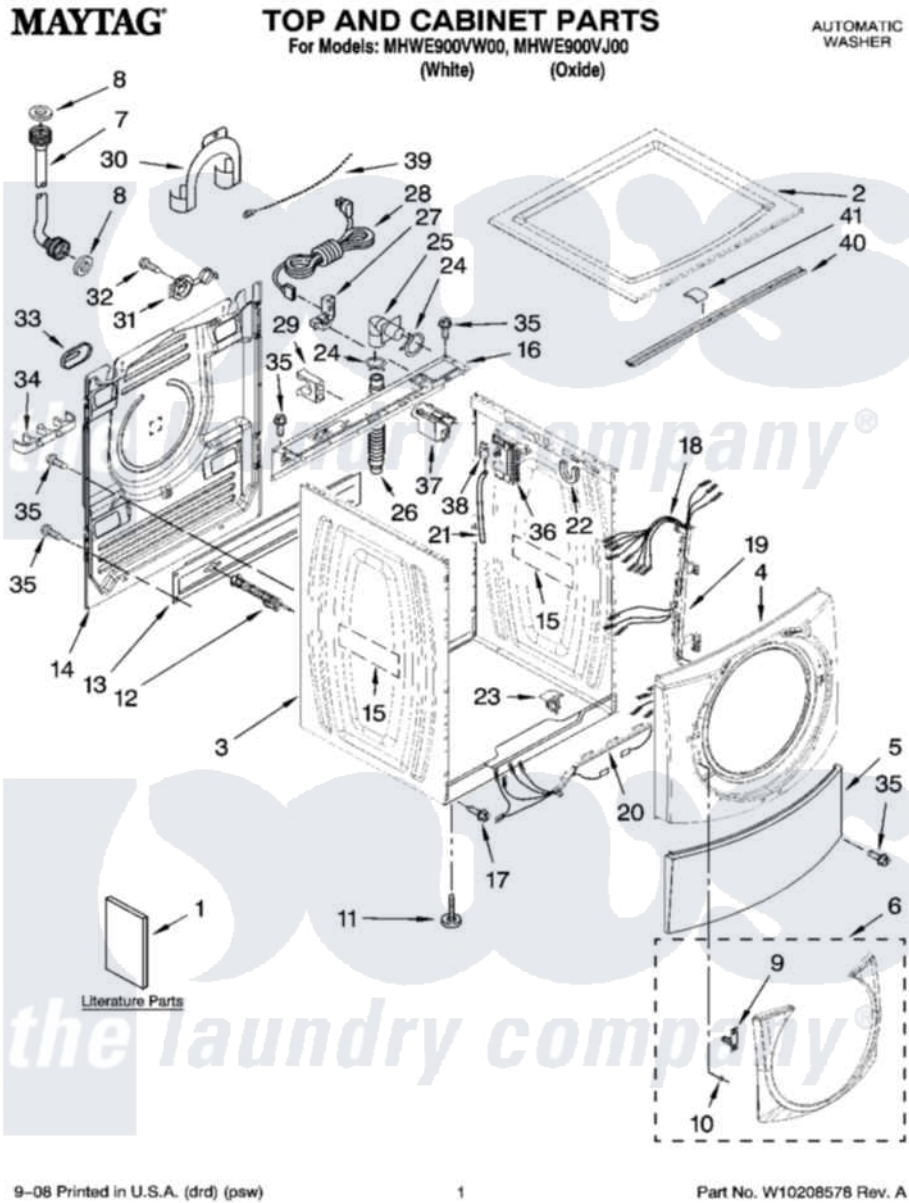

Maytag MHWE900VW00 01 - TOP AND CABINET PARTS

9-06 Printed in U.S.A. (drd) (psw)

1

Part No. W10208578 Rev. A

Maytag [Residential Maytag MHWE900VW00 Washer Parts](#) Parts Diagram 01 - TOP AND CABINET PARTS
 Click on the part number to view part

Item	Original Part Number	Replaced By	Status	Part Description
1	W10176969		Not Available	Use & Care Guide
"	W10176957		Not Available	Tech Sheet
"	W10133488		Not Available	Quick Start Guide
"	W10176961		Not Available	Energy Guide
2	W10003900			Top
"	W10176932			Top
3	W10171708			Cabinet
"	W10176856			Cabinet
4	W10157475	W10015590		Panel
"	W10176908			Panel, Front
5	W10003640	8181643		Toe Panel
"	W10176925			Toe Panel
6	W10182998			Ring, Trim
"	W10183001			Ring, Trim
7	8571377	89503		Hose-Inlet
"	8571378	89503		Hose-Inlet