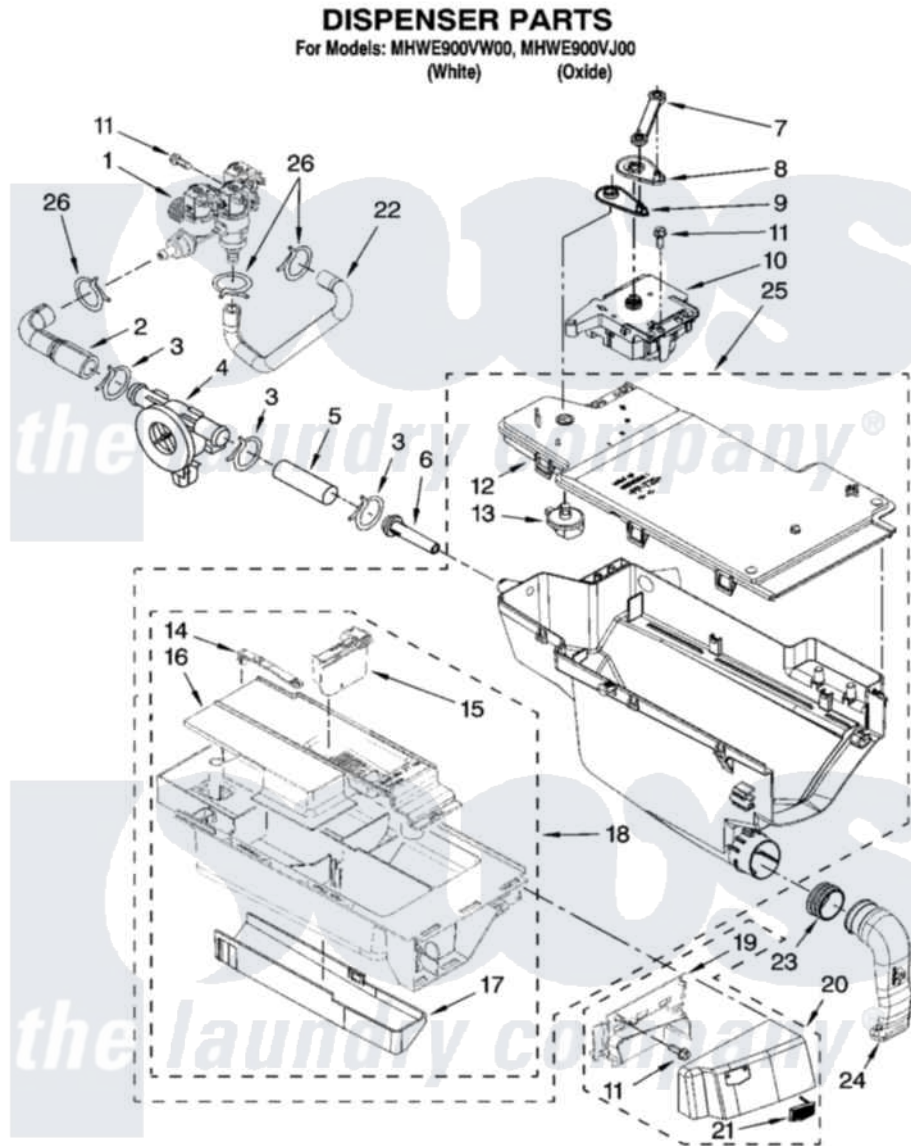

# Maytag MHWE900VW00 04 - DISPENSER PARTS

W10208578

5

Maytag [Residential Maytag MHWE900VW00 Washer Parts](#) Parts Diagram 04 - DISPENSER PARTS  
Click on the part number to view part

Item	Original Part Number	Replaced By	Status	Part Description
1	<a href="#">W10156253</a>			Valve, Water Inlet
2	<a href="#">8183182</a>			Hose, Flowmeter
3	370450	<a href="#">596669</a>		Clamp, Manifold
4	<a href="#">W10110225</a>			Flowmeter
5	<a href="#">8183180</a>			Hose, Inlet Nozzle
6	8540042	<a href="#">8183181</a>		Nozzle, Inlet
7	W10003830	<a href="#">8183183</a>		Lever, Water Distribution
8	W10003190	<a href="#">8183184</a>		Cam, Actuator
9	<a href="#">W10161052</a>			Lever, Water Distribution
10	W10163975	<a href="#">W10352973</a>		Actuator
11	8540282	<a href="#">8181661</a>		Screw, Actuator
12	<a href="#">W10164400</a>			Plate, Distribution
13	W10003110	<a href="#">8181712</a>		Nozzle, Distribution
14	W10003170	<a href="#">8181721</a>		Hook, Drawer
15	W10015200	<a href="#">W10121596</a>		Separator, With Selection Slider
16	<a href="#">W10157775</a>			Syphon, Bleach/Softener

17	W10003140	<a href="#">8183179</a>	Cover, Detergent Drawer
18	<a href="#">W10157760</a>		Drawer, Detergent
19	<a href="#">W10153277</a>		Bracket, Handle Fixation
"	<a href="#">W10176657</a>		Bracket, Handle Fixation
20	<a href="#">W10193817</a>		Handle, Drawer
"	<a href="#">W10189241</a>		Handle, Drawer
21	<a href="#">W10177245</a>		Medallion
22	<a href="#">W10156131</a>		Hose, Inlet Valve To Steamer Siphon
23	W10003360	<a href="#">8181747</a>	Seal
24	W10005300	<a href="#">8181718</a>	Tube, Dispenser To Bellow
25	<a href="#">W10157759</a>		Dispenser, Complete
26	8181754	<a href="#">489503</a>	Clamp