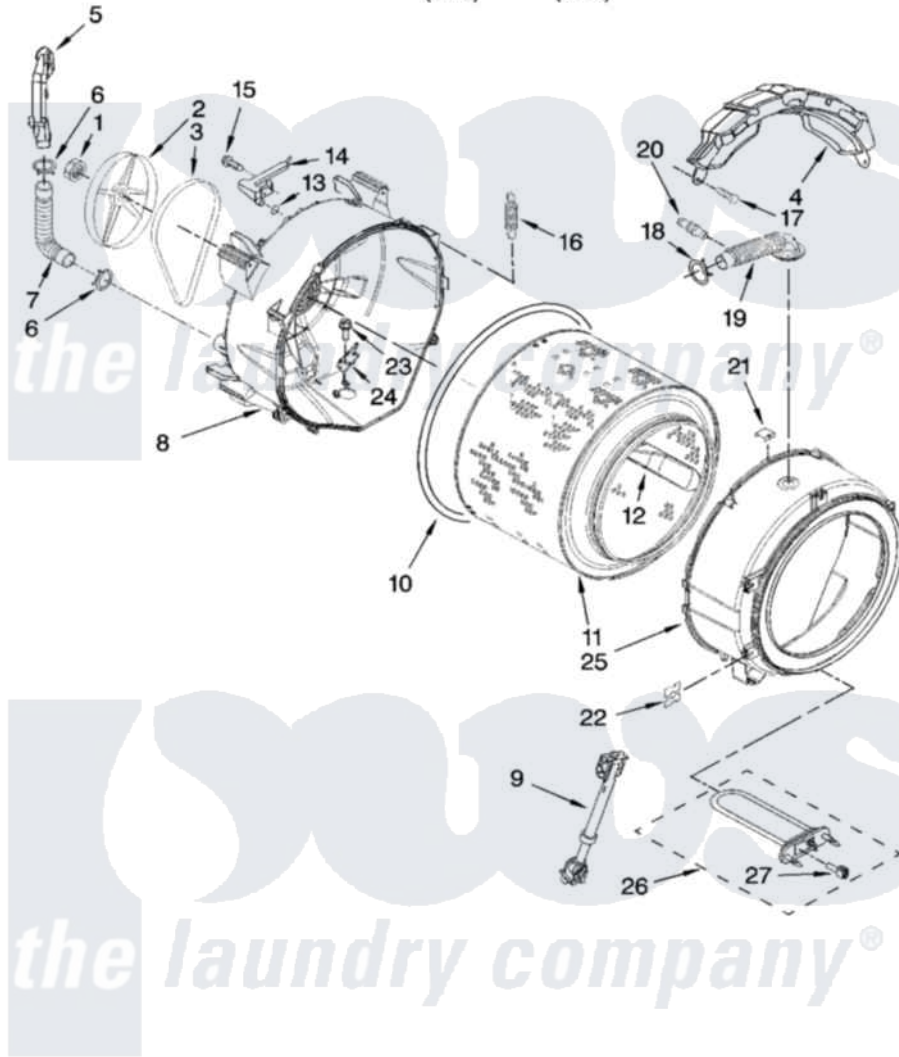

# Maytag MHWE900VW00 05 - TUB AND BASKET PARTS

## TUB AND BASKET PARTS

For Models: MHWE900VW00, MHWE900VJ00  
(White) (Oxide)

W10208578

7

[Maytag Residential Maytag MHWE900VW00 Washer Parts](#) Parts Diagram 05 - TUB AND BASKET PARTS  
Click on the part number to view part

Item	Original Part Number	Replaced By	Status	Part Description
1	8533999	<a href="#">W10283361</a>		Nut, Pulley
2	W10003730	<a href="#">8182650</a>		Pulley
3	W10116215	<a href="#">W10388418</a>		Belt
4	<a href="#">W10163424</a>			Counterweight, Front
5	<a href="#">W10112169</a>			Pipe, Ventilation
6	8540010	<a href="#">W10208156</a>		Clamp
7	W10004330	<a href="#">8181743</a>		Hose, Exhaust
8	W10165399	<a href="#">W10243941</a>		Tub-Outer
9	<a href="#">W10015830</a>			Shock Absorber
10	<a href="#">W10036350</a>			Gasket, Tub
11	<a href="#">W10159904</a>			Basket, Complete
12	<a href="#">W10110114</a>			Baffle, Tub
13	W10004270	<a href="#">W10250553</a>		O-Ring, Air Trap
14	W10003600	<a href="#">8181731</a>		Airtrap
15	8540513	<a href="#">8182214</a>		Screw
16	W10127411	<a href="#">8182814</a>		Spring, Suspension

17	W10094780	<a href="#">W10182109</a>	Screw-Kit
18	<a href="#">3363365</a>		Clamp, Hose
19	<a href="#">W10156130</a>		Hose, Inlet Valve To Steamer Siphon
20	<a href="#">W10156249</a>		Connector, Overflow Hose
21	<a href="#">8540092</a>		Clamp, Tub
22	8540072	<a href="#">8182512</a>	Nut, Push-In
23	8540880	<a href="#">8182214</a>	Screw
24	W10015240	<a href="#">W10250558</a>	Bracket, Heater Support
25	W10004180	<a href="#">280238</a>	Tub-Outer
26	W10155115	<a href="#">8182666</a>	Element, Heating
27	8540226	<a href="#">8181705</a>	Ntc