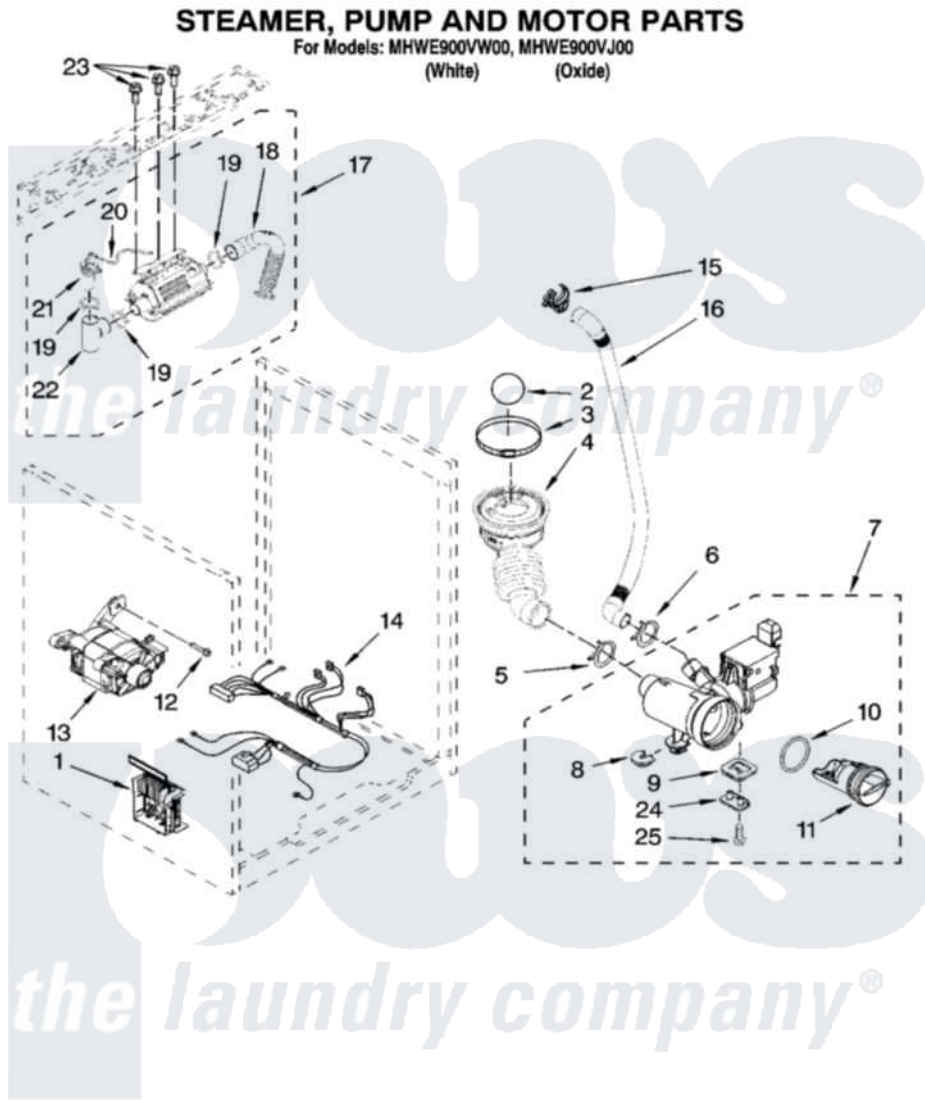

Maytag MHWE900VW00 06 - STEAMER, PUMP AND MOTOR PARTS, OPTIONAL PARTS (NOT INCLUDED)

W10208578

9

Maytag [Residential Maytag MHWE900VW00 Washer Parts](#) Parts Diagram 06 - STEAMER, PUMP AND MOTOR PARTS, OPTIONAL PARTS (NOT INCLUDED)
Click on the part number to view part

Item	Original Part Number	Replaced By	Status	Part Description
1	W10015480	W10384846		Motor Control Unit
2	W10003330	W10121657		Ball
3	8540008			Clamp
4	W10003240	8181732		Hose, Tub To Pump
5	370448	616099		Clamp
6	356138			Clamp, Hose
7	W10117829	W10130913		Pump
8	W10034820			Foot, Rubber
9	W10034830			Foot, Rubber
10	8540025	W10130913		Pump
11	8540996	W10130913		Pump
12	8540134			Bolt, Motor
13	W10140583			Motor, Drive
14	W10004420	W10186674		Harness, Motor
15	W10003290	8182209		Retainer, Drain Hose

16	W10003250		Hose, Drain-Inner
17	W10172726	W10157910	Steamer, Complete Assembly
18	W10156132		Hose, Steamer/Tub
19	W10156063	285655	Clamp, Hose
20	W10156133		Hose, Overflow
21	W10156250		Cap, Siphon
22	W10156251		Tank, Siphon
23	W10015090	489442	Screw 3 2217757 Roller, Front
24	8540033		Cap, Right Foot
25	8533964		Screw, 10-16 X 1.25
NI	72017		Paint, Touch-Up
"	W10202939		Paint, Touch-Up
"	BLANK	Not Available	ACCESSORY PARTS
"	285863		Water System Parts
"	4396899	8212452	Guard-Rear
"	38005	8541503	Kit, Stack Assembly
"	W10135699		Affresh Odor Remover