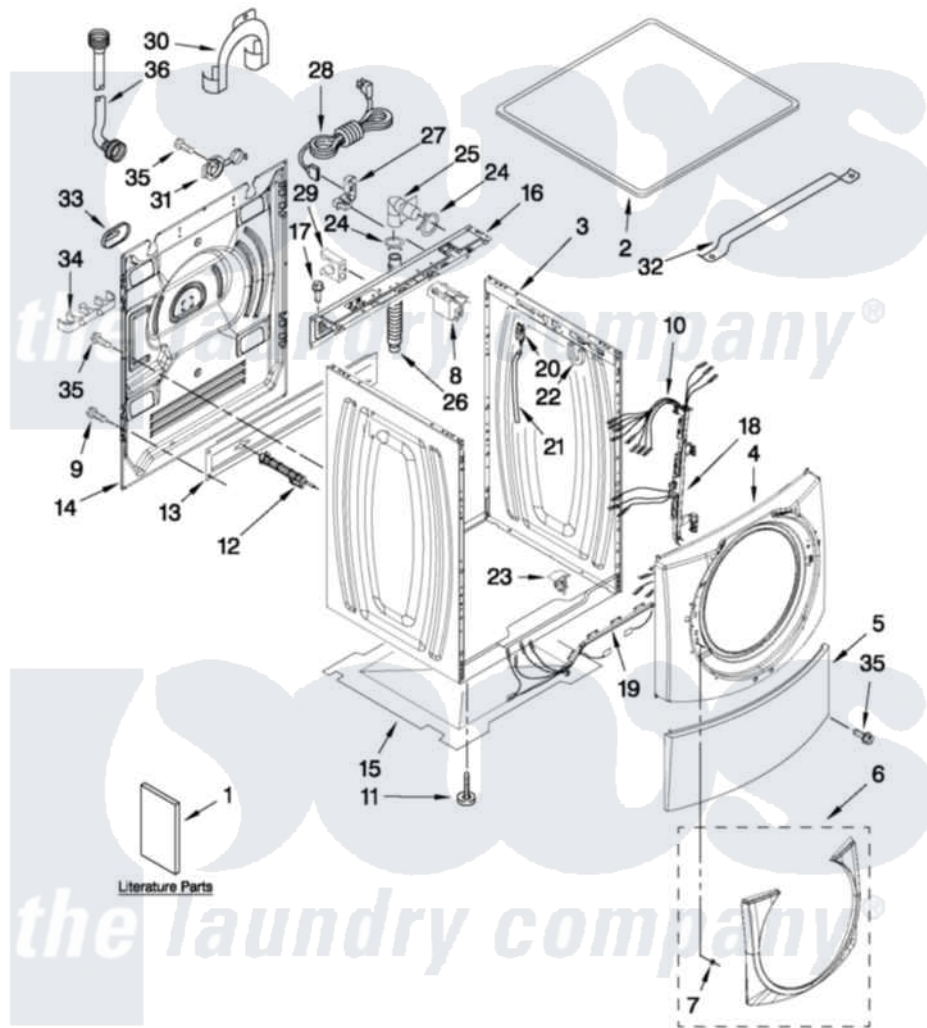

# Maytag MHWE950WJ02 01 - TOP AND CABINET PARTS

**MAYTAG**

**TOP AND CABINET PARTS**  
 For Models: MHWE950WW02, MHWE950WR02, MHWE950WJ02  
 (White) (Red) (Oxide)

AUTOMATIC  
 WASHER

FOR ORDERING INFORMATION REFER TO PARTS PRICE LIST

4-11 Printed in U.S.A. (drd)(bay)

1

Part No. W10411880 Rev. A

Maytag [Residential Maytag MHWE950WJ02 Washer Parts](#) Parts Diagram 01 - TOP AND CABINET PARTS  
 Click on the part number to view part

Item	Original Part Number	Replaced By	Status	Part Description
1	W10286170		Not Available	USE & CARE GUIDE
"	W10250503		Not Available	Tech Sheet
"	W10388159		Not Available	ENERGY GUIDE
2	8181799	<a href="#">8181641</a>		Top
"	<a href="#">W10289411</a>			Top
"	<a href="#">W10289394</a>			Top
3	<a href="#">W10288155</a>			Cabinet
"	<a href="#">W10288157</a>			Cabinet
"	<a href="#">W10288156</a>			Cabinet
4	<a href="#">W10248114</a>			Panel, Front
"	<a href="#">W10289409</a>			Panel, Front
"	<a href="#">W10289392</a>			Panel, Front
5	<a href="#">8181643</a>			Toe Panel
"	<a href="#">W10289410</a>			Toe Panel
"	<a href="#">W10289395</a>			Toe Panel
6	<a href="#">W10248115</a>			Ring, Trim