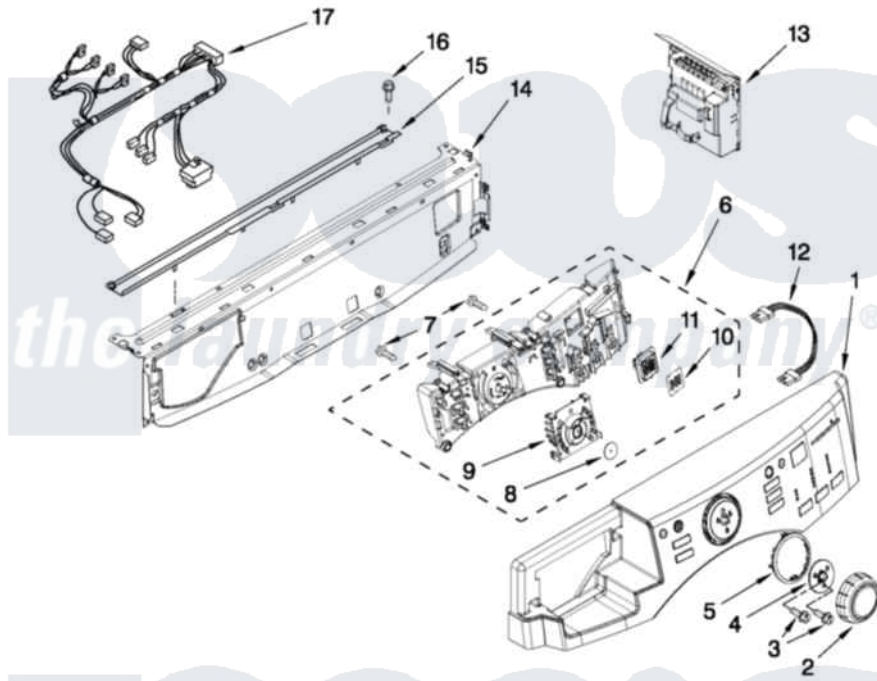

Maytag MHWE950WJ02 03 - CONTROL PANEL PARTS

CONTROL PANEL PARTS

For Models: MHWE950WW02, MHWE950WR02, MHWE950WJ02
(White) (Red) (Oxide)

FOR ORDERING INFORMATION REFER TO PARTS PRICE LIST

4

W10411880

Maytag Residential Maytag MHWE950WJ02 Washer Parts Parts Diagram 03 - CONTROL PANEL PARTS
Click on the part number to view part

Item	Original Part Number	Replaced By	Status	Part Description
1	W10297051			Panel-Control
"	W10414533			Panel-Control
"	W10414534			Panel-Control
2	W10248116	W10164576		Knob, Assembly
3	8181758	8182214		Screw
4	W10248117	W10172298		Bushing, Knob
5	W10248122			Light Guide, Cycle
6	W10391436			User Interface
7	8181661			Screw, Actuator
8	W10248120	8572039		Seal, User Interface
9	W10248121			Light Guide- Cycle, Internal
10	W10248118			Foil-Display
11	W10248119			Light Guide- Display
12	W10283465			Harness, Wiring
13	W10390921			Microcomputer, Machine Control
14	8183203	W10059240		Brace, Front Top

15 [8183204](#)
16 8181756 [488729](#)
17 [W10283457](#)

Channel, Water
Screw
Harness, Wiring