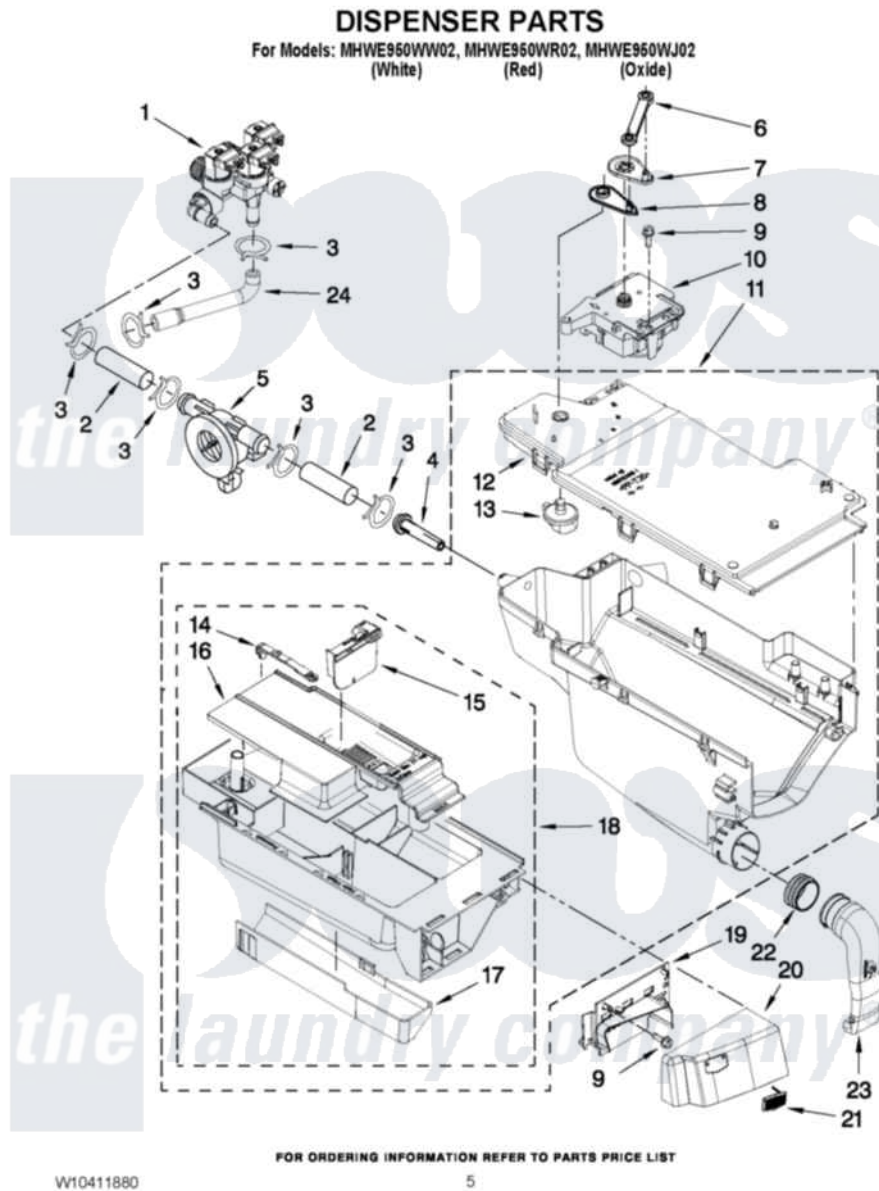

Maytag MHWE950WJ02 04 - DISPENSER PARTS

Maytag [Residential Maytag MHWE950WJ02 Washer Parts](#) Parts Diagram 04 - DISPENSER PARTS
Click on the part number to view part

Item	Original Part Number	Replaced By	Status	Part Description
1	W10247306			Valve, Inlet
2	W10275565			Hose, Inlet Valve To Flowmeter
3	8181751	489503		Clamp
4	8183181			Nozzle, Inlet
5	8181696	W10110225		Flowmeter
6	8183183			Lever, Water Distribution
7	8183184			Cam, Actuator
8	W10161052			Lever, Water Distribution
9	8181661			Screw, Actuator
10	W10283468	W10352973		Actuator
11	W10157759			Dispenser, Complete
12	W10164400			Plate, Distribution
13	8181712			Nozzle, Distribution
14	8181721			Hook, Drawer
15	W10121596			Separator, With Selection Slider

16	W10157775		Syphon, Bleach/Softener
17	8183179		Cover, Detergent Drawer
18	W10157760		Drawer, Detergent
19	W10248111		Bracket, Handle Fixation
"	W10289412		Bracket, Handle Fixation
"	W10289408		Bracket, Handle Fixation
20	W10297053	W10297054	Handle
"	W10414536	W10414749	Handle
"	W10414538	W10414750	Handle
21	W10248108	W10177245	Medallion
22	8181747		Seal
23	8181718		Tube, Dispenser To Bellow
24	W10247308		Hose, Inlet Valve To Vent Pipe