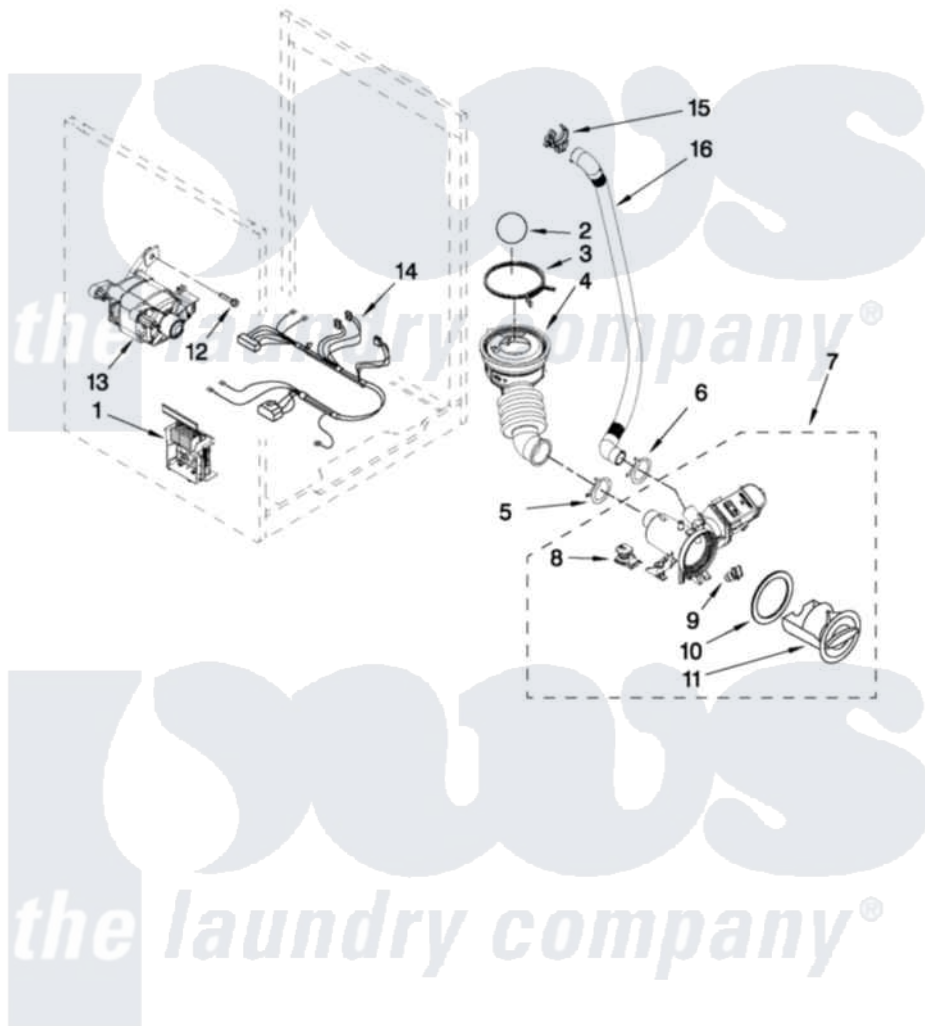

# Maytag MHWE950WJ02 06 - PUMP AND MOTOR PARTS

## PUMP AND MOTOR PARTS

For Models: MHWE950WW02, MHWE950WR02, MHWE950WJ02  
(White) (Red) (Oxide)

FOR ORDERING INFORMATION REFER TO PARTS PRICE LIST

W10411880

9

Maytag [Residential Maytag MHWE950WJ02 Washer Parts](#) Parts Diagram 06 - PUMP AND MOTOR PARTS  
Click on the part number to view part

Item	Original Part Number	Replaced By	Status	Part Description
1	<a href="#">8183196</a>			Motor Control Unit
2	<a href="#">W10121657</a>			Ball
3	8181734	<a href="#">696392</a>		Hose Clamp
4	<a href="#">8181732</a>			Hose, Tub To Pump
5	8181753	<a href="#">285655</a>		Clamp, Hose
6	8181752	<a href="#">3367052</a>		Clamp, Hose
7	8182821	<a href="#">280187</a>		Pump-Water
8	<a href="#">W10338326</a>			Grommet, Damper
9	<a href="#">8182816</a>			Grommet, Damper
10	<a href="#">8181736</a>			Seal, Filter Cap
11	<a href="#">8183027</a>			Cap, Filter
12	<a href="#">W10128585</a>			Bolt, Motor
13	<a href="#">8182793</a>			Motor, Drive
14	<a href="#">W10189680</a>			Harness, Motor
15	<a href="#">8182209</a>			Retainer, Drain Hose
16	8181740	<a href="#">W10003250</a>		Hose, Drain-Inner