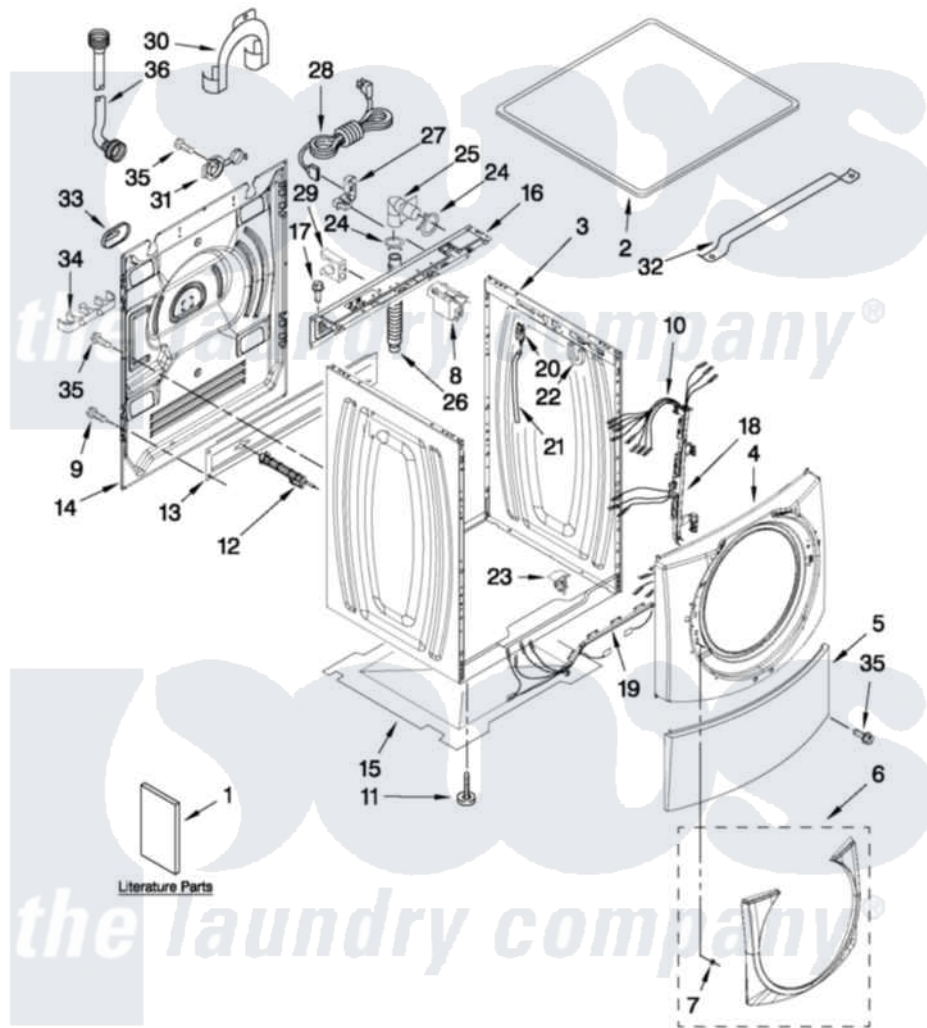

Maytag MHWE950WR02 01 - TOP AND CABINET PARTS

MAYTAG

TOP AND CABINET PARTS
 For Models: MHWE950WW02, MHWE950WR02, MHWE950WJ02
 (White) (Red) (Oxide)

AUTOMATIC
 WASHER

FOR ORDERING INFORMATION REFER TO PARTS PRICE LIST

4-11 Printed in U.S.A. (drr)(bay)

1

Part No. W10411880 Rev. A

Maytag [Residential Maytag MHWE950WR02 Washer Parts](#) Parts Diagram 01 - TOP AND CABINET PARTS
 Click on the part number to view part

Item	Original Part Number	Replaced By	Status	Part Description
1	W10286170		Not Available	USE & CARE GUIDE
"	W10250503		Not Available	Tech Sheet
"	W10388159		Not Available	ENERGY GUIDE
2	8181799	8181641		Top
"	W10289411			Top
"	W10289394			Top
3	W10288155			Cabinet
"	W10288157			Cabinet
"	W10288156			Cabinet
4	W10248114			Panel, Front
"	W10289409			Panel, Front
"	W10289392			Panel, Front
5	8181643			Toe Panel
"	W10289410			Toe Panel
"	W10289395			Toe Panel
6	W10248115			Ring, Trim

"	W10289413		Ring, Trim
"	W10289399		Ring, Trim 9oxide)
7	8183210		Clip, Trim
8	W10326464		Filter, Interference
9	W10157885		Screw, 4.2 X 14
10	W10250577		Harness, Wiring
11	8181636		Foot, Leveling
12	W10283353	W10289554A	Bolt
"	W10283354	W10289554A	Bolt
13	8182661	W10003040	Brace, Transport
14	W10242507		Panel, Rear
15	8181635		Pan, Bottom
16	W10289389		Brace, Rear
17	8181756	488729	Screw
18	W10121609		Channel, Harness
19	W10121610		Channel, Harness
20	W10249845		Switch, Analog Pressure Sensor
21	8181739	W10004260	Hose, Pressure Switch
22	8181763		Bracket, Spring
23	W10189678	W10085220	Microswitch
24	8181752	3367052	Clamp, Hose
25	8181738		Connector, Hose Outlet
26	8181737		Hose, Drain
27	8181690	8182635	Strain Relief
28	8183009		Cord, Power
29	8182702		Clip, Outer Hose Holder
30	8181768	W10280024	U-Bend, Drain Hose
31	8182699		Grommet, Cord Support
32	8181632		Brace, Top
33	8182700	8540268	Cover, Transport
34	8182701		Clip, Outer Hose Holder
35	8181828	488729	Screw
36	8182795	89503	Hose-Inlet
"	8182792	89503	Hose-Inlet