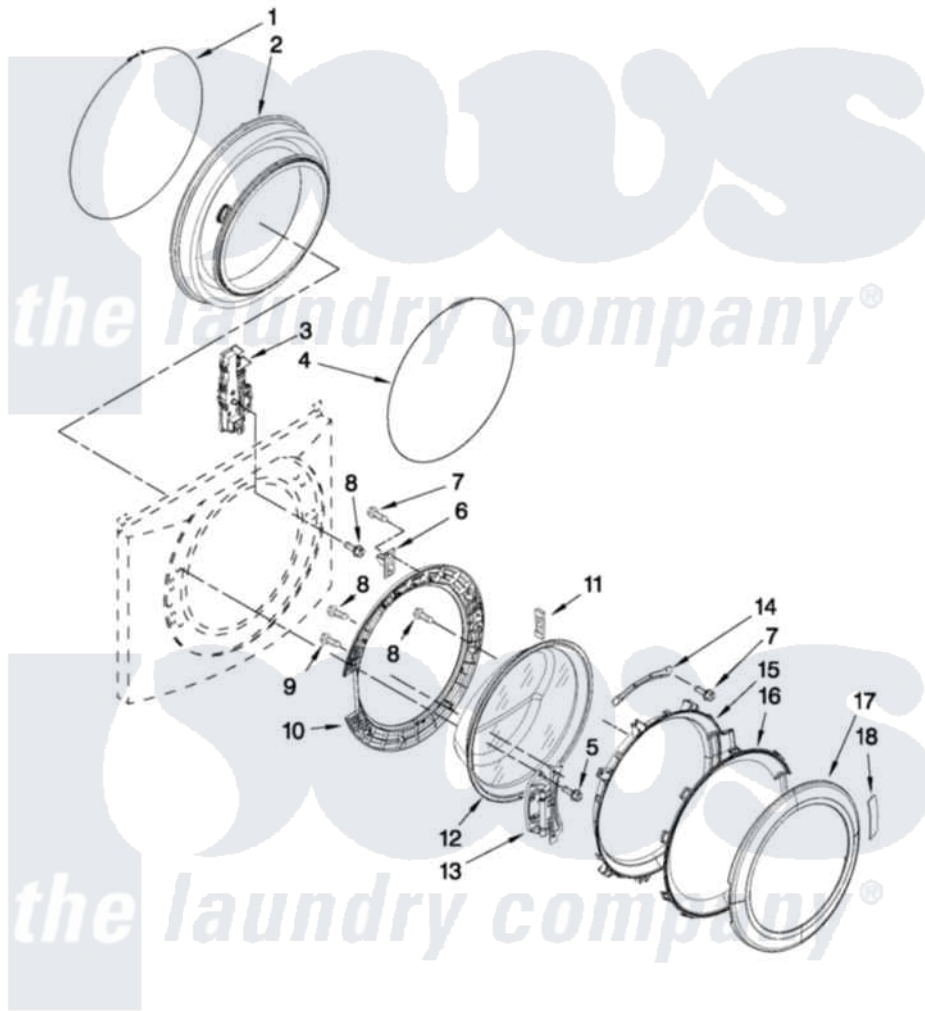

# Maytag MHWE950WR02 02 - DOOR AND LATCH PARTS

## DOOR AND LATCH PARTS

For Models: MHWE950WW02, MHWE950WR02, MHWE950WJ02  
(White) (Red) (Oxide)

FOR ORDERING INFORMATION REFER TO PARTS PRICE LIST

W10411880

3

Maytag [Residential Maytag MHWE950WR02 Washer Parts](#) Parts Diagram 02 - DOOR AND LATCH PARTS  
Click on the part number to view part

Item	Original Part Number	Replaced By	Status	Part Description
1	<a href="#">8182210</a>			Clamp, Bellow
2	<a href="#">8182119</a>			Bellow
3	<a href="#">8183270</a>			Lock, Door
4	<a href="#">8182211</a>			Clamp, Bellow To Front Panel
5	<a href="#">W10313165</a>			Screw
6	<a href="#">W10217552</a>			Hook, Door
7	8181758	<a href="#">8182214</a>		Screw
8	<a href="#">8181661</a>			Screw, Actuator
9	<a href="#">8181660</a>			Screw
10	<a href="#">8183195</a>			Frame, Door Back Support
11	<a href="#">W10128586</a>			Clamp, Glass Support
12	<a href="#">8181655</a>			Glass, Door
13	<a href="#">8183202</a>			Hinge, Door
14	<a href="#">W10295703</a>			Clamp, Glass
15	<a href="#">8183256</a>			Frame, Door Front Support
16	W10248071	<a href="#">W10153278</a>		Screen, Door