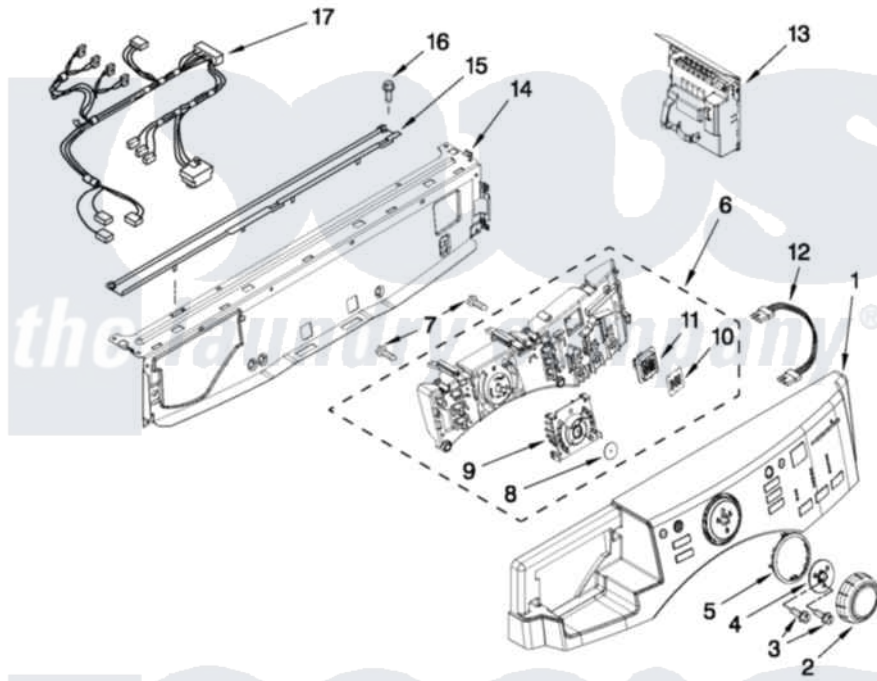

Maytag MHWE950WR02 03 - CONTROL PANEL PARTS

CONTROL PANEL PARTS

For Models: MHWE950WW02, MHWE950WR02, MHWE950WJ02
(White) (Red) (Oxide)

FOR ORDERING INFORMATION REFER TO PARTS PRICE LIST

4

W10411880

[Maytag Residential Maytag MHWE950WR02 Washer Parts](#) Parts Diagram 03 - CONTROL PANEL PARTS
Click on the part number to view part

Item	Original Part Number	Replaced By	Status	Part Description
1	W10297051			Panel-Control
"	W10414533			Panel-Control
"	W10414534			Panel-Control
2	W10248116	W10164576		Knob, Assembly
3	8181758	8182214		Screw
4	W10248117	W10172298		Bushing, Knob
5	W10248122			Light Guide, Cycle
6	W10391436			User Interface
7	8181661			Screw, Actuator
8	W10248120	8572039		Seal, User Interface
9	W10248121			Light Guide- Cycle, Internal
10	W10248118			Foil-Display
11	W10248119			Light Guide- Display
12	W10283465			Harness, Wiring
13	W10390921			Microcomputer, Machine Control
14	8183203	W10059240		Brace, Front Top

15 [8183204](#)

Channel, Water

16 8181756

[488729](#)

Screw

17 [W10283457](#)

Harness, Wiring