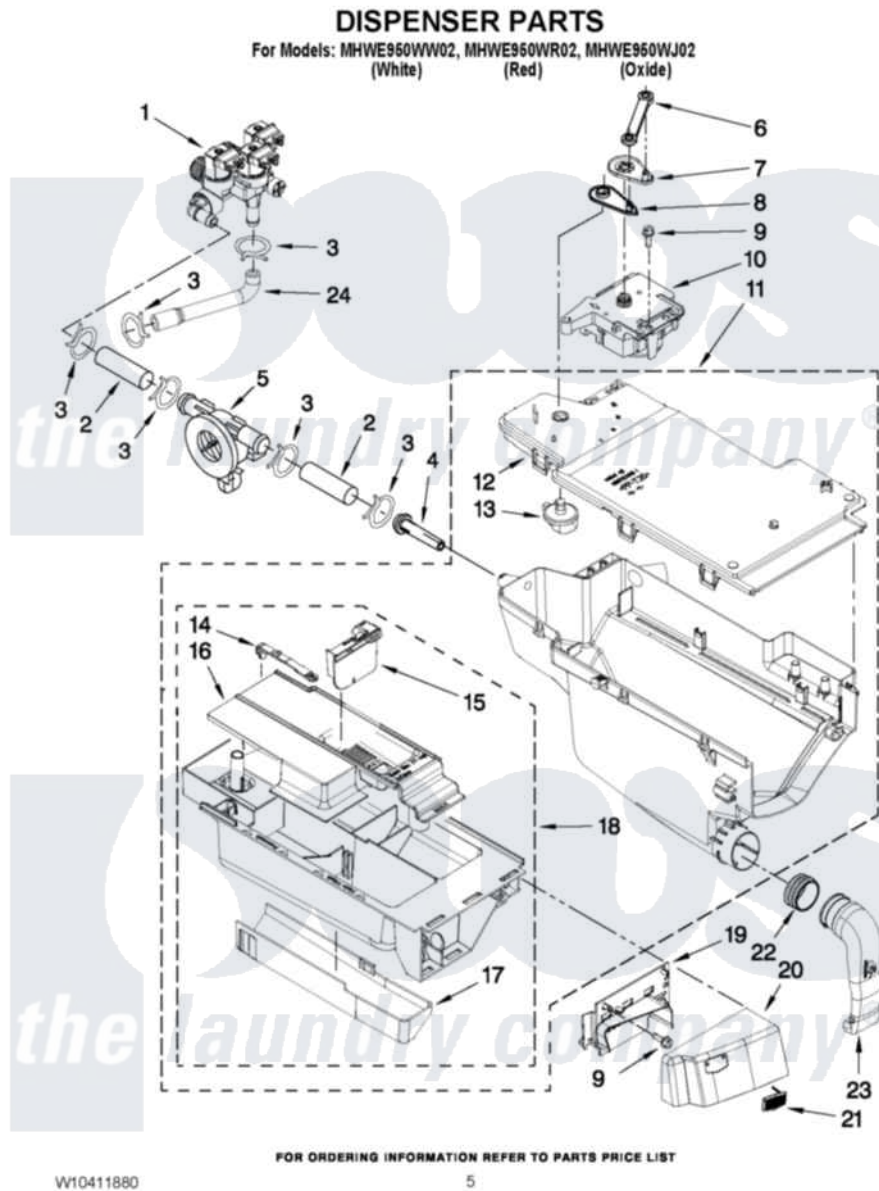

Maytag MHWE950WR02 04 - DISPENSER PARTS

Maytag [Residential Maytag MHWE950WR02 Washer Parts](#) Parts Diagram 04 - DISPENSER PARTS
Click on the part number to view part

Item	Original Part Number	Replaced By	Status	Part Description
1	W10247306			Valve, Inlet
2	W10275565			Hose, Inlet Valve To Flowmeter
3	8181751	489503		Clamp
4	8183181			Nozzle, Inlet
5	8181696	W10110225		Flowmeter
6	8183183			Lever, Water Distribution
7	8183184			Cam, Actuator
8	W10161052			Lever, Water Distribution
9	8181661			Screw, Actuator
10	W10283468	W10352973		Actuator
11	W10157759			Dispenser, Complete
12	W10164400			Plate, Distribution
13	8181712			Nozzle, Distribution
14	8181721			Hook, Drawer
15	W10121596			Separator, With Selection Slider

16	W10157775		Syphon, Bleach/Softener
17	8183179		Cover, Detergent Drawer
18	W10157760		Drawer, Detergent
19	W10248111		Bracket, Handle Fixation
"	W10289412		Bracket, Handle Fixation
"	W10289408		Bracket, Handle Fixation
20	W10297053	W10297054	Handle
"	W10414536	W10414749	Handle
"	W10414538	W10414750	Handle
21	W10248108	W10177245	Medallion
22	8181747		Seal
23	8181718		Tube, Dispenser To Bellow
24	W10247308		Hose, Inlet Valve To Vent Pipe