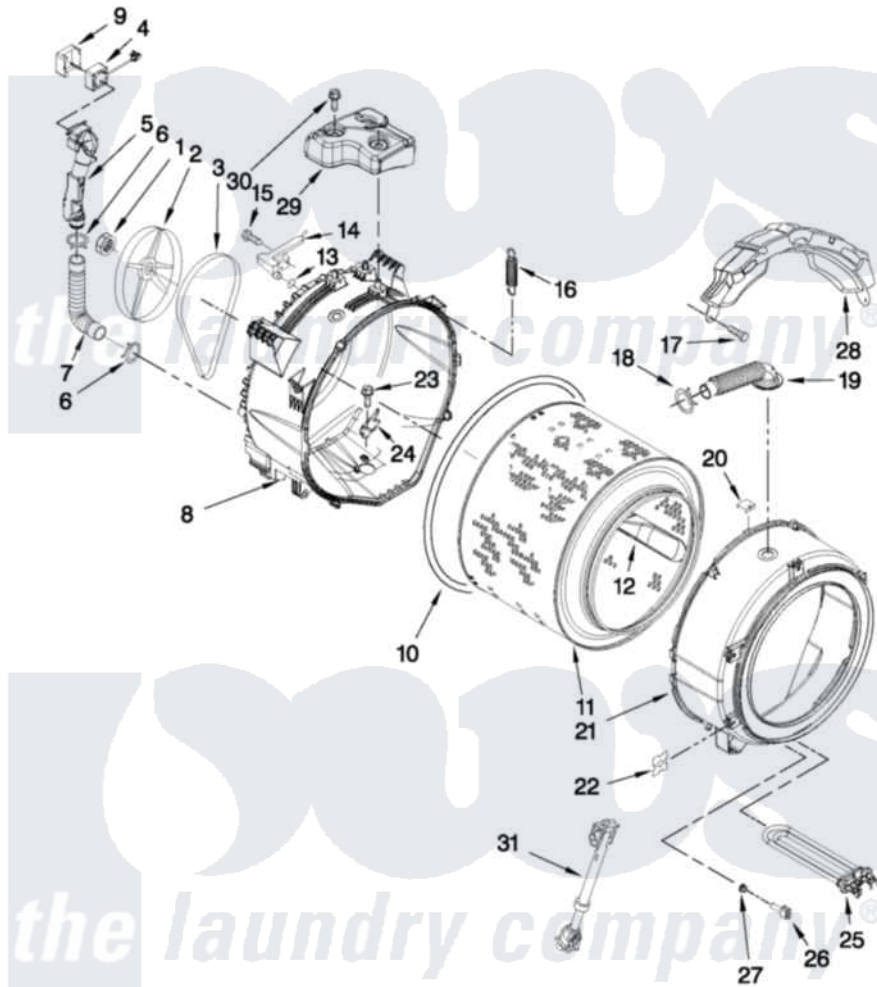

Maytag MHWE950WR02 05 - TUB AND BASKET PARTS

TUB AND BASKET PARTS

For Models: MHWE950WW02, MHWE950WR02, MHWE950WJ02
(White) (Red) (Oxide)

W10411880

FOR ORDERING INFORMATION REFER TO PARTS PRICE LIST

7

Maytag [Residential Maytag MHWE950WR02 Washer Parts](#) Parts Diagram 05 - TUB AND BASKET PARTS
Click on the part number to view part

Item	Original Part Number	Replaced By	Status	Part Description
1	W10283361			Nut, Pulley
2	8182650			Pulley
3	W10248068	W10388418		Belt
4	W10283362			Fan, Active Ventilation
5	W10283265			Pipe, Ventilation
6	W10208156			Clamp
7	8181743			Hose, Exhaust
8	W10283358	W10290562		Tub-Outer
9	W10283366			Support, Ventilation Fan
10	8181673			Gasket, Tub
11	W10283352			Basket, Complete
12	W10283356			Baffle, Tub
13	W10250553			O-Ring, Air Trap
14	8181731			Airtrap
15	8181785			Screw
16	8182814			Spring, Suspension

17	8181647	W10182109	Screw-Kit
18	8181742	3367052	Clamp, Hose
19	8183187	8540015	Hose, Exhaust
20	8181667	8540092	Clamp, Tub
21	W10250568	W10250762	Tub-Outer
22	8182512		Nut, Push-In
23	8182214		Screw
24	W10250572		Baffle, Tub
25	W10249844		Heater-Steamer
26	8181705		Ntc
27	8181829		Seal, Rubber
28	W10326457		Counterweight, Front
29	W10326456		Counterweight, Rear
30	W10283359		Screw, Rear Counterweight
31	8182812		Shock Absorber