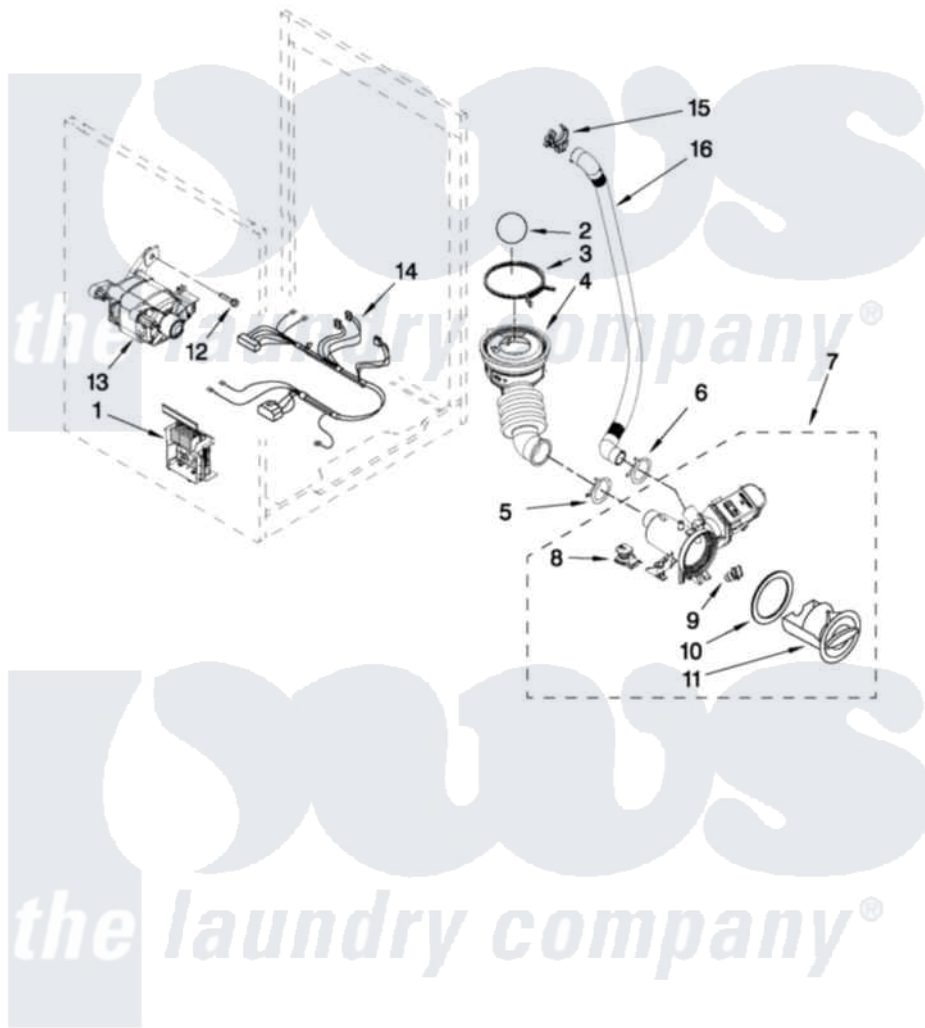

# Maytag MHWE950WR02 06 - PUMP AND MOTOR PARTS

## PUMP AND MOTOR PARTS

For Models: MHWE950WW02, MHWE950WR02, MHWE950WJ02  
(White) (Red) (Oxide)

W10411880

FOR ORDERING INFORMATION REFER TO PARTS PRICE LIST

9

Maytag [Residential Maytag MHWE950WR02 Washer Parts](#) Parts Diagram 06 - PUMP AND MOTOR PARTS  
Click on the part number to view part

Item	Original Part Number	Replaced By	Status	Part Description
1	<a href="#">8183196</a>			Motor Control Unit
2	<a href="#">W10121657</a>			Ball
3	8181734	<a href="#">696392</a>		Hose Clamp
4	<a href="#">8181732</a>			Hose, Tub To Pump
5	8181753	<a href="#">285655</a>		Clamp, Hose
6	8181752	<a href="#">3367052</a>		Clamp, Hose
7	8182821	<a href="#">280187</a>		Pump-Water
8	<a href="#">W10338326</a>			Grommet, Damper
9	<a href="#">8182816</a>			Grommet, Damper
10	<a href="#">8181736</a>			Seal, Filter Cap
11	<a href="#">8183027</a>			Cap, Filter
12	<a href="#">W10128585</a>			Bolt, Motor
13	<a href="#">8182793</a>			Motor, Drive
14	<a href="#">W10189680</a>			Harness, Motor
15	<a href="#">8182209</a>			Retainer, Drain Hose
16	8181740	<a href="#">W10003250</a>		Hose, Drain-Inner