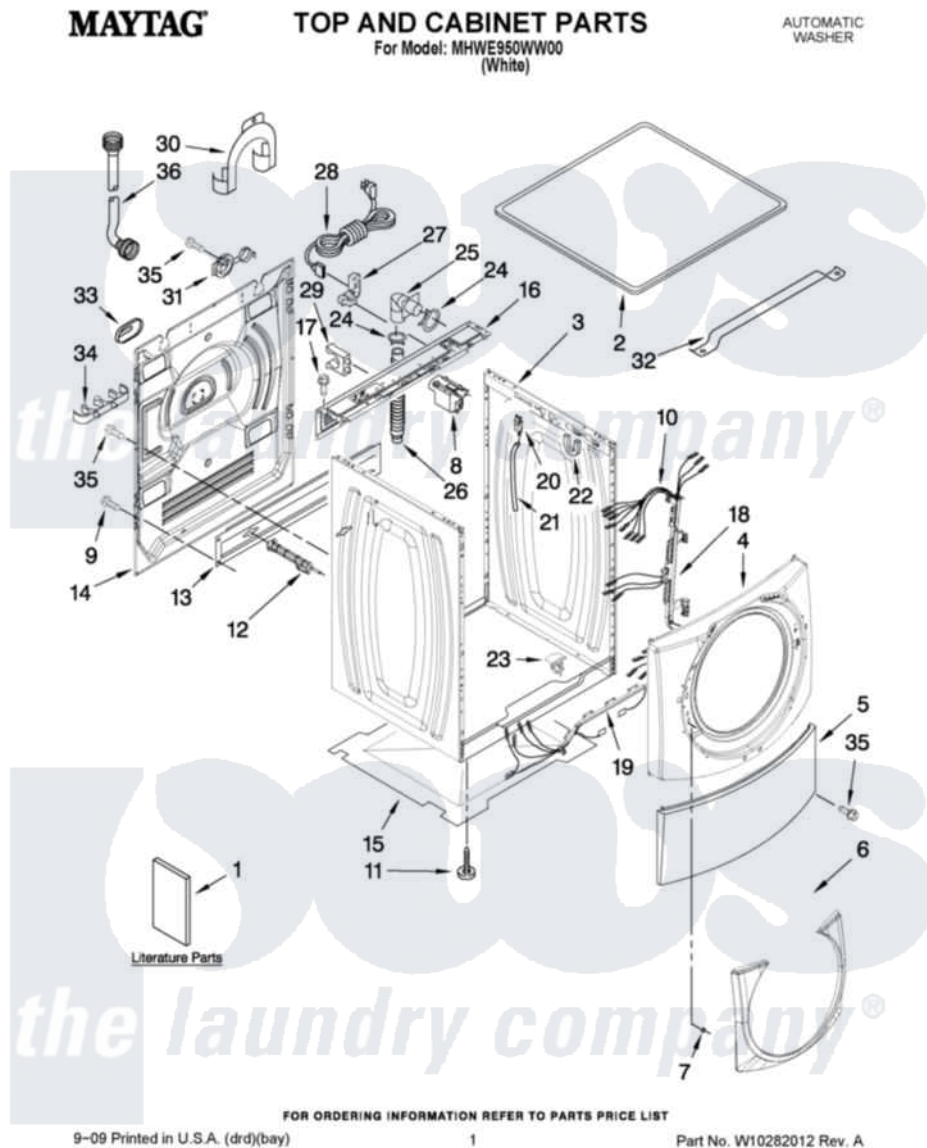

Maytag MHWE950WW00 01 - TOP AND CABINET PARTS

Maytag [Residential Maytag MHWE950WW00 Washer Parts](#) Parts Diagram 01 - TOP AND CABINET PARTS
Click on the part number to view part

Item	Original Part Number	Replaced By	Status	Part Description
1	W10286170		Not Available	USE & CARE GUIDE
"	W10250503		Not Available	Tech Sheet
"	W10296932		Not Available	ENERGY GUIDE
2	8181799	8181641		Top
3	W10288155			Cabinet
4	W10248114			Panel, Front
5	8181643			Toe Panel
6	W10248115			Ring, Trim
7	8183210			Clip, Trim
8	8181922	W10326464		Filter, Interference
9	W10157885			Screw, 4.2 X 14
10	W10250577			Harness, Wiring
11	8181636			Foot, Leveling
12	W10283353	W10289554A		Bolt
"	W10283354	W10289554A		Bolt
13	8182661	W10003040		Brace, Transport

14	W10242507		Panel, Rear
15	8181635		Pan, Bottom
16	W10289389		Brace, Rear
17	8181756	488729	Screw
18	W10121609		Channel, Harness
19	W10121610		Channel, Harness
20	W10249845		Switch, Analog Pressure Sensor
21	8181739	W10004260	Hose, Pressure Switch
22	8181763		Bracket, Spring
23	W10189678	W10085220	Microswitch
24	8181752	3367052	Clamp, Hose
25	8181738		Connector, Hose Outlet
26	8181737		Hose, Drain
27	8181690	8182635	Strain Relief
28	8183009		Cord, Power
29	8182702		Clip, Outer Hose Holder
30	8181768	W10280024	U-Bend, Drain Hose
31	8182699		Grommet, Cord Support
32	8181632		Brace, Top
33	8182700	8540268	Cover, Transport
34	8182701		Clip, Outer Hose Holder
35	8181828	488729	Screw
36	8182795	89503	Hose-Inlet
"	8182792	89503	Hose-Inlet