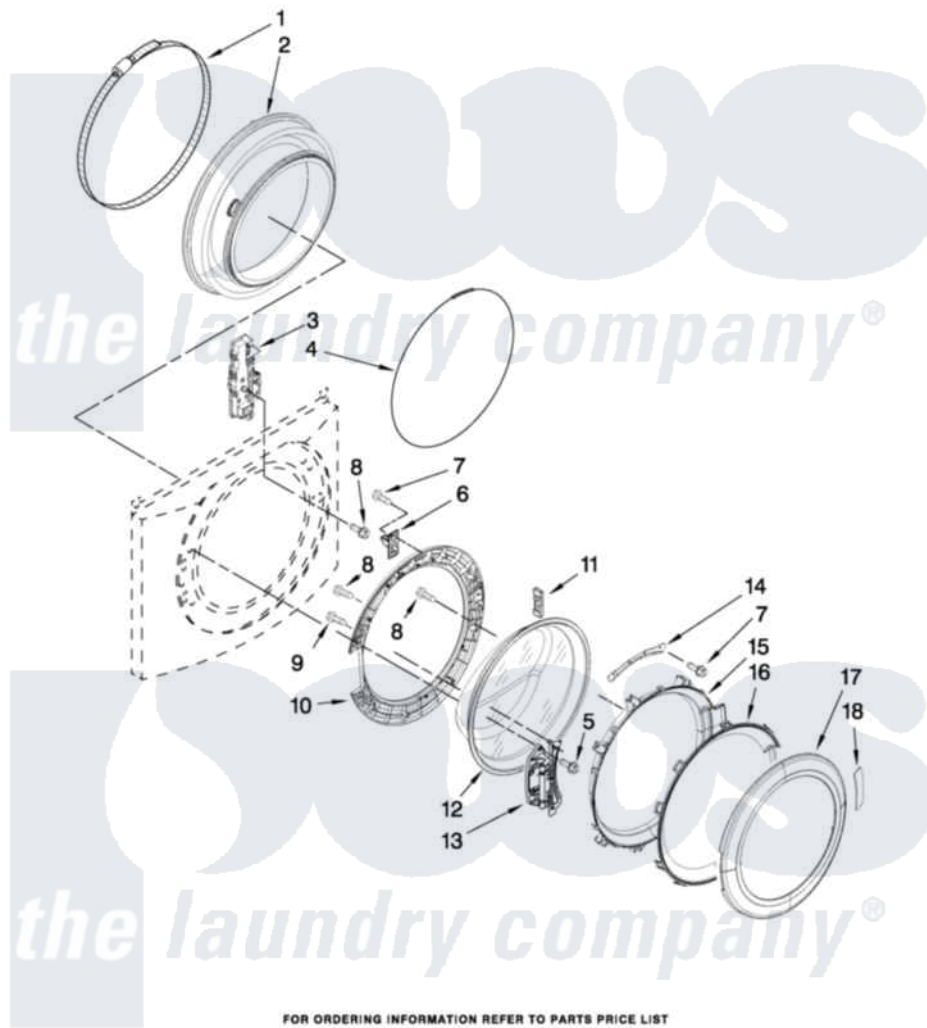

Maytag MHWE950WW00 02 - DOOR AND LATCH PARTS

DOOR AND LATCH PARTS

For Model: MHWE950WW00
(White)

W10282012

FOR ORDERING INFORMATION REFER TO PARTS PRICE LIST

3

Maytag [Residential Maytag MHWE950WW00 Washer Parts](#) Parts Diagram 02 - DOOR AND LATCH PARTS
Click on the part number to view part

Item	Original Part Number	Replaced By	Status	Part Description
1	8182210			Clamp, Bellow
2	8182119			Bellow
3	8183270			Lock, Door
4	8182211			Clamp, Bellow To Front Panel
5	8181760	8540725		Screw
6	8183198	W10217552		Hook, Door
7	8181758	8182214		Screw
8	8181661			Screw, Actuator
9	8181660			Screw
10	8183195			Frame, Door Back Support
11	8181659	W10128586		Clamp, Glass Support
12	8181655			Glass, Door
13	8183202			Hinge, Door
14	W10295703			Clamp, Glass
15	8183256			Frame, Door Front Support
16	W10248071	W10153278		Screen, Door