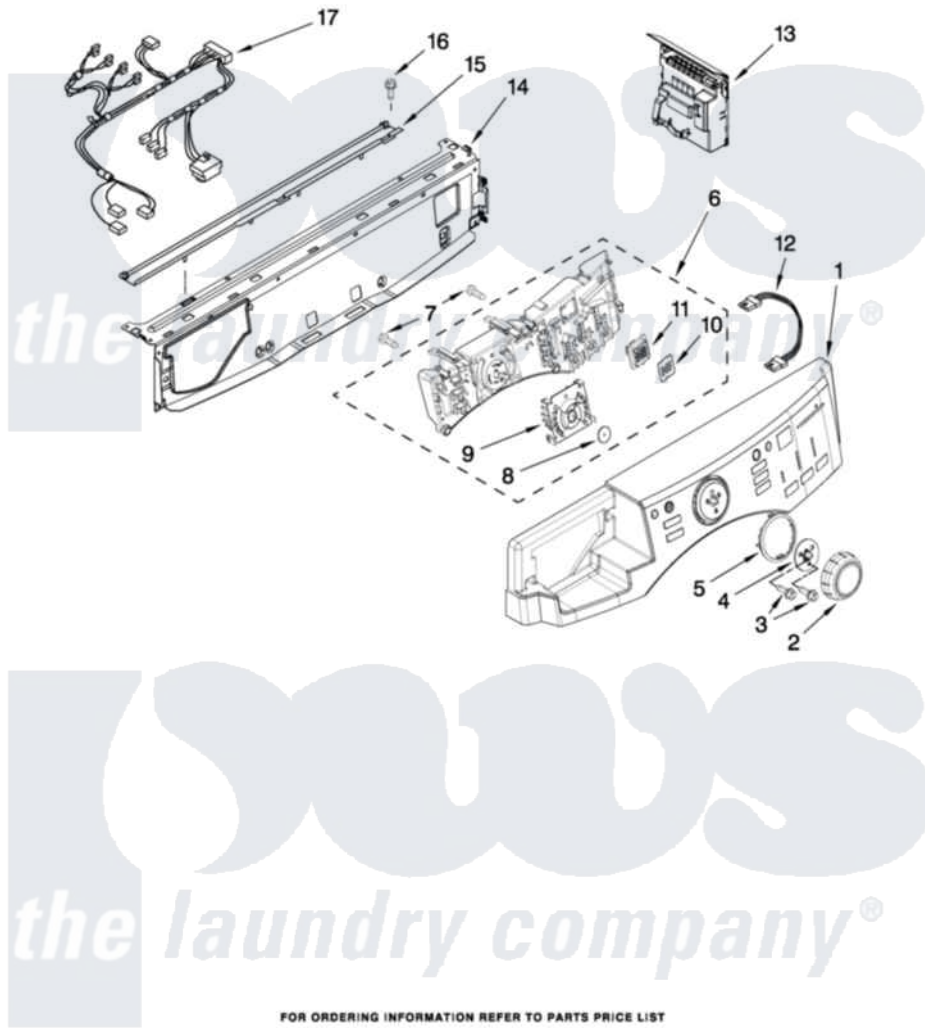

# Maytag MHWE950WW00 03 - CONTROL PANEL PARTS

## CONTROL PANEL PARTS

For Model: MHWE950WW00  
(White)

FOR ORDERING INFORMATION REFER TO PARTS PRICE LIST

4

W10282012

Maytag [Residential Maytag MHWE950WW00 Washer Parts](#) Parts Diagram 03 - CONTROL PANEL PARTS  
Click on the part number to view part

Item	Original Part Number	Replaced By	Status	Part Description
1	<a href="#">W10297051</a>			Panel-Control
2	W10248116	<a href="#">W10164576</a>		Knob, Assembly
3	8181758	<a href="#">8182214</a>		Screw
4	W10248117	<a href="#">W10172298</a>		Bushing, Knob
5	<a href="#">W10248122</a>			Light Guide, Cycle
6	<a href="#">W10283516</a>			User Interface
7	<a href="#">8181661</a>			Screw, Actuator
8	W10248120	<a href="#">8572039</a>		Seal, User Interface
9	<a href="#">W10248121</a>			Light Guide- Cycle, Internal
10	<a href="#">W10248118</a>			Foil-Display
11	<a href="#">W10248119</a>			Light Guide- Display
12	<a href="#">W10283465</a>			Harness, Wiring
13	<a href="#">W10283519</a>			Microcomputer, Machine Control
14	8183203	<a href="#">W10059240</a>		Brace, Front Top
15	<a href="#">8183204</a>			Channel, Water
16	8181756	<a href="#">488729</a>		Screw