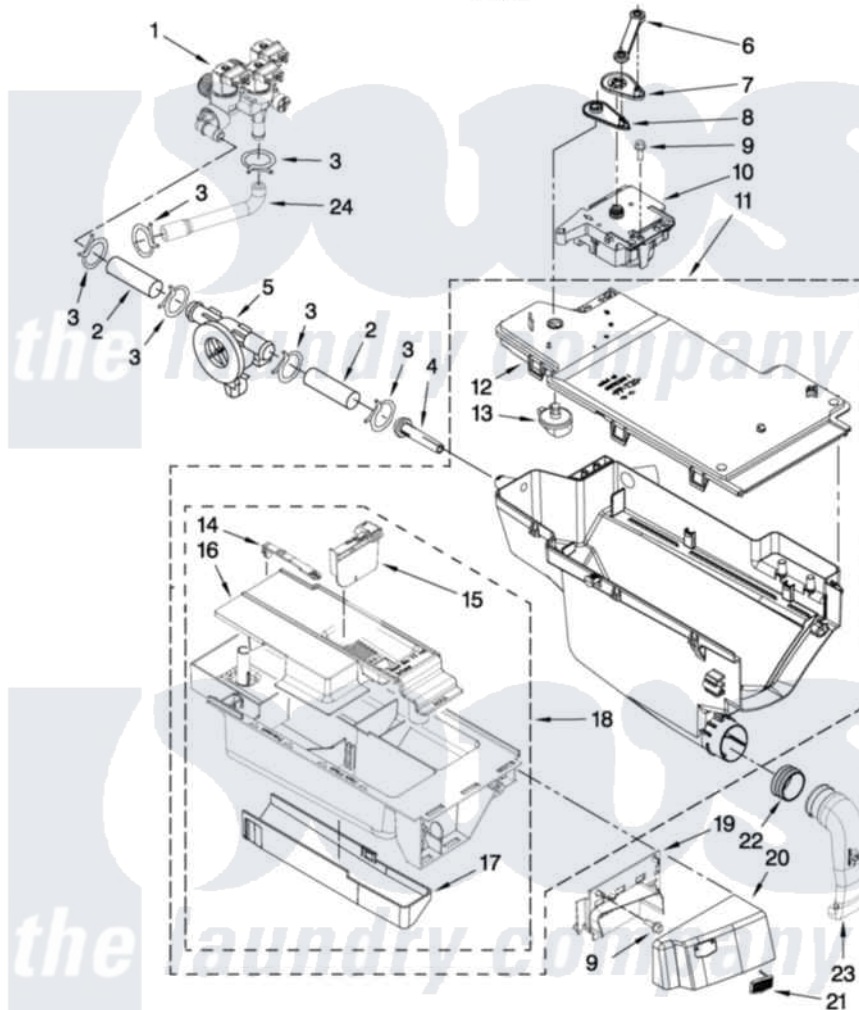

Maytag MHWE950WW00 04 - DISPENSER PARTS

DISPENSER PARTS

For Model: MHWE950WW00
(White)

FOR ORDERING INFORMATION REFER TO PARTS PRICE LIST

W10282012

5

Maytag [Residential Maytag MHWE950WW00 Washer Parts](#) Parts Diagram 04 - DISPENSER PARTS
Click on the part number to view part

Item	Original Part Number	Replaced By	Status	Part Description
1	W10247306			Valve, Inlet
2	W10275565			Hose, Inlet Valve To Flowmeter
3	8181751	489503		Clamp
4	8183181			Nozzle, Inlet
5	8181696	W10110225		Flowmeter
6	8183183			Lever, Water Distribution
7	8183184			Cam, Actuator
8	W10161052			Lever, Water Distribution
9	8181661			Screw, Actuator
10	W10283468	W10352973		Actuator
11	W10157759			Dispenser, Complete
12	W10164400			Plate, Distribution
13	8181712			Nozzle, Distribution
14	8181721			Hook, Drawer
15	W10121596			Separator, With Selection Slider