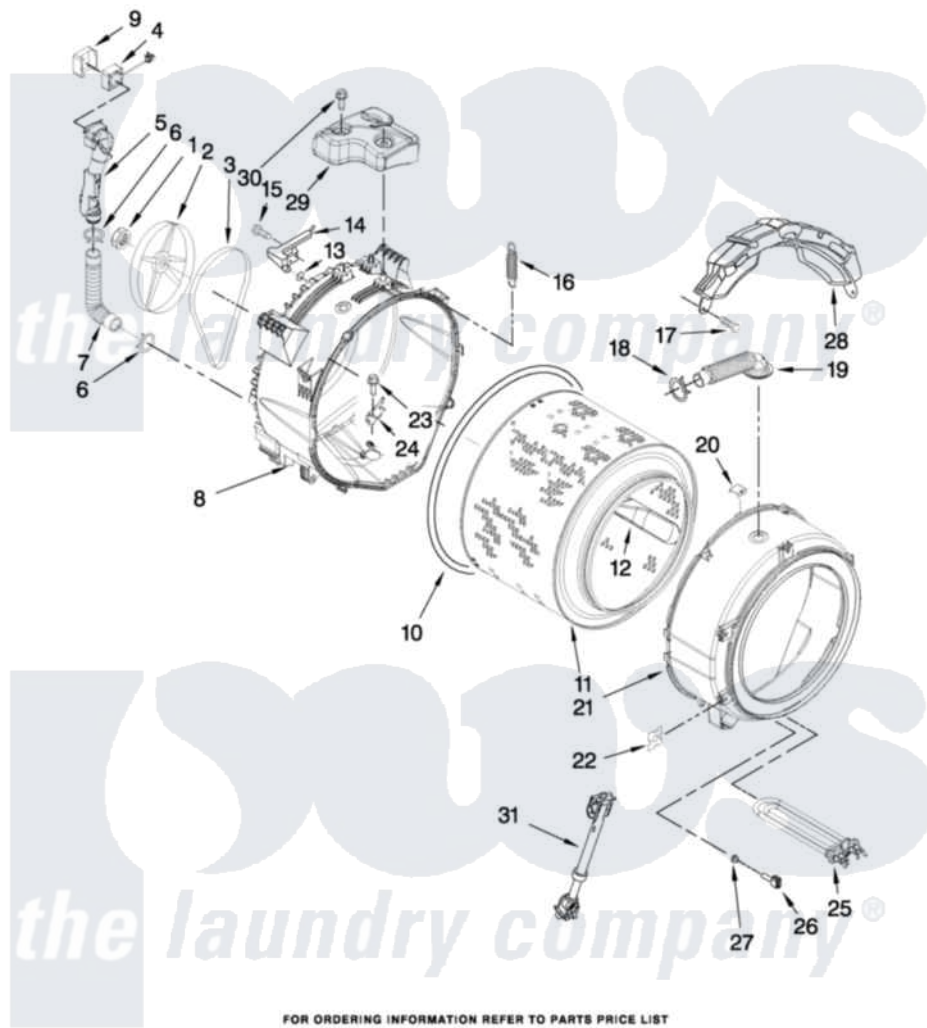

Maytag MHWE950WW00 05 - TUB AND BASKET PARTS

TUB AND BASKET PARTS

For Model: MHWE950WW00
(White)

W10282012

FOR ORDERING INFORMATION REFER TO PARTS PRICE LIST

7

Maytag Residential Maytag MHWE950WW00 Washer Parts Parts Diagram 05 - TUB AND BASKET PARTS

Click on the part number to view part

Item	Original Part Number	Replaced By	Status	Part Description
1	W10283361			Nut, Pulley
2	8182650			Pulley
3	W10248068	W10388418		Belt
4	W10283362			Fan, Active Ventilation
5	W10283265			Pipe, Ventilation
6	W10208156			Clamp
7	8181743			Hose, Exhaust
8	W10283358	W10290562		Tub-Outer
9	W10283366			Support, Ventilation Fan
10	8181673			Gasket, Tub
11	W10283352			Basket, Complete
12	W10283356			Baffle, Tub
13	W10250553			O-Ring, Air Trap
14	8181731			Airtrap
15	8181785			Screw
16	8182814			Spring, Suspension

17	8181647	W10182109	Screw-Kit
18	8181742	3367052	Clamp, Hose
19	8183187	8540015	Hose, Exhaust
20	8181667	8540092	Clamp, Tub
21	W10250568	W10250762	Tub-Outer
22	8182512		Nut, Push-In
23	8182214		Screw
24	W10250572		Baffle, Tub
25	W10249844		Heater-Steamer
26	8181705		Ntc
27	8181829		Seal, Rubber
28	8181645	W10008880	Counterweight, Front
29	W10283355		Counterweight, Rear
30	W10283359		Screw, Rear Counterweight
31	8182812		Shock Absorber