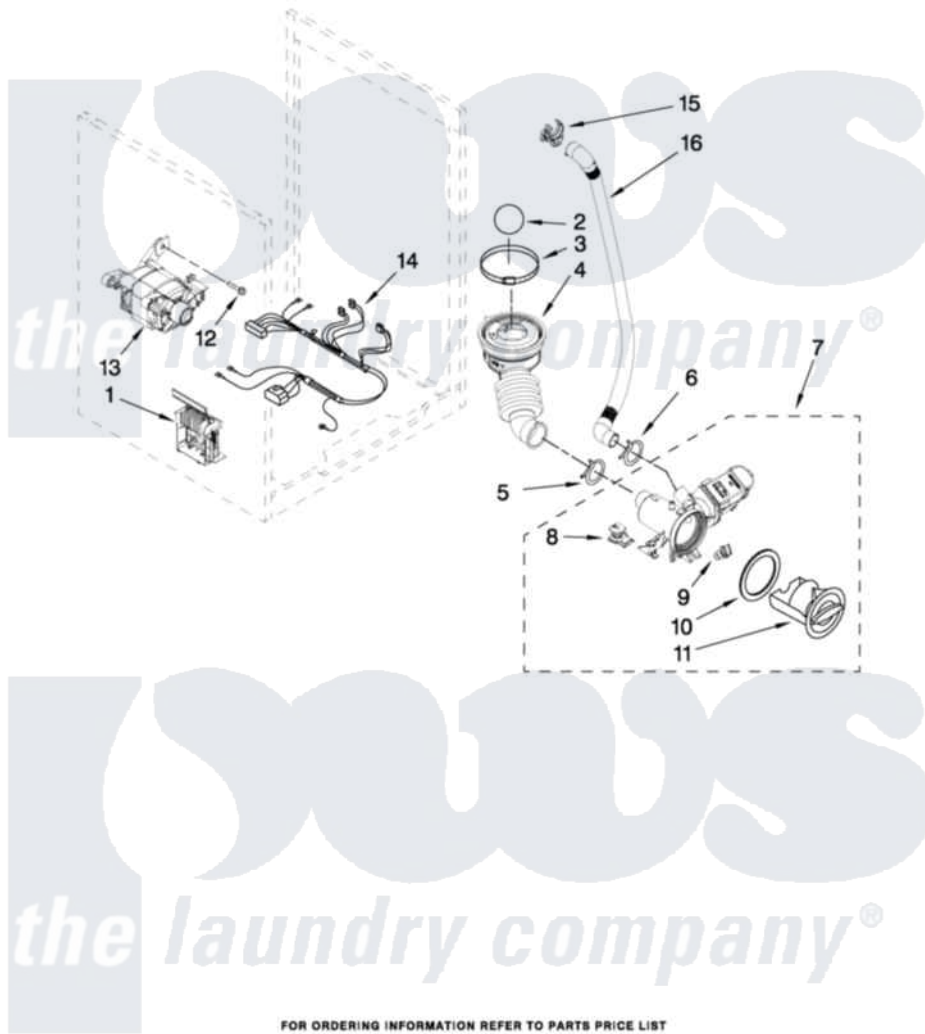

Maytag MHWE950WW00 06 - PUMP AND MOTOR PARTS

PUMP AND MOTOR PARTS

For Model: MHWE950WW00
(White)

W10282012

FOR ORDERING INFORMATION REFER TO PARTS PRICE LIST

9

Maytag [Residential Maytag MHWE950WW00 Washer Parts](#) Parts Diagram 06 - PUMP AND MOTOR PARTS
Click on the part number to view part

Item	Original Part Number	Replaced By	Status	Part Description
1	8183196			Motor Control Unit
2	W10121657			Ball
3	8181734	696392		Hose Clamp
4	8181732			Hose, Tub To Pump
5	8181753	285655		Clamp, Hose
6	8181752	3367052		Clamp, Hose
7	8182821	280187		Pump-Water
8	8182820			Grommet, Damper
9	8182816			Grommet, Damper
10	8181736			Seal, Filter Cap
11	8183027			Cap, Filter
12	W10128585			Bolt, Motor
13	8182793			Motor, Drive
14	W10189680			Harness, Motor
15	8182209			Retainer, Drain Hose
16	8181740	W10003250		Hose, Drain-Inner