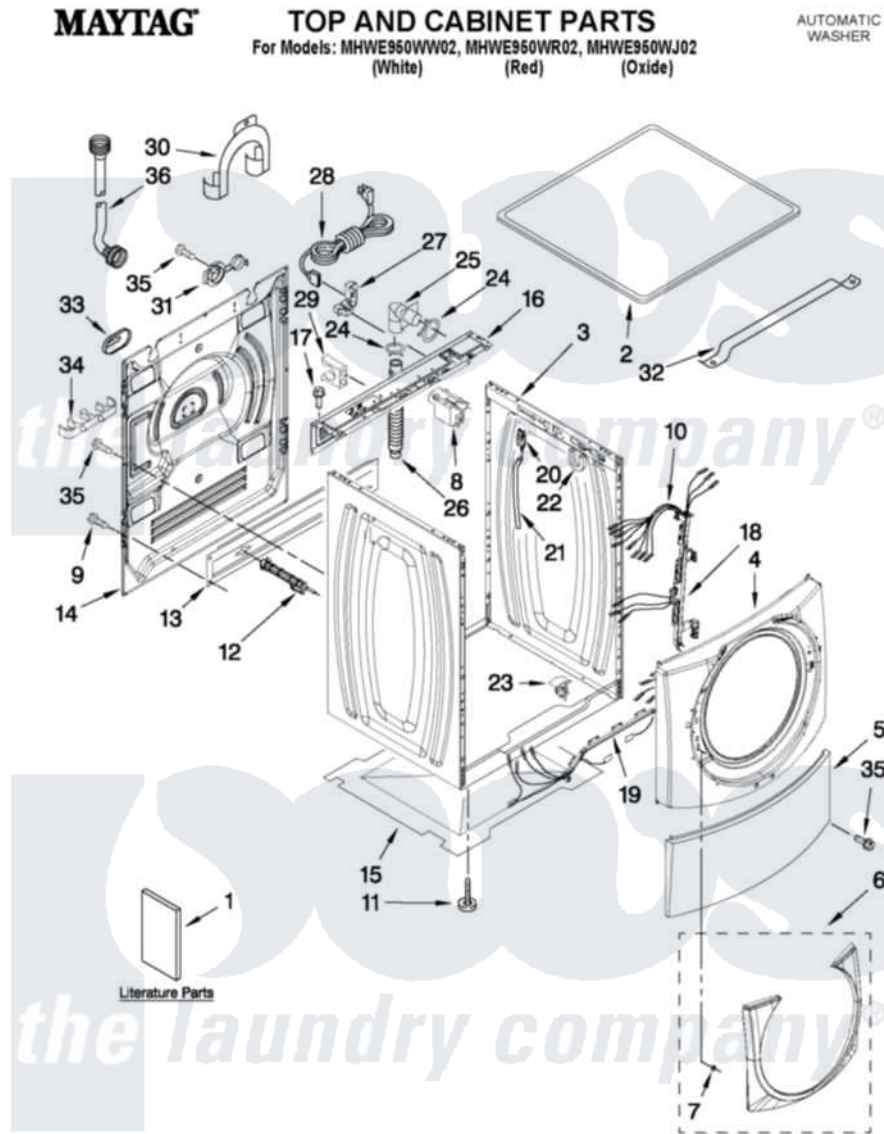

Maytag MHWE950WW02 01 - TOP AND CABINET PARTS

4-11 Printed in U.S.A. (drd)(bay) 1 Part No. W10411880 Rev. A

Maytag [Residential Maytag MHWE950WW02 Washer Parts](#) Parts Diagram 01 - TOP AND CABINET PARTS
 Click on the part number to view part

Item	Original Part Number	Replaced By	Status	Part Description
1	W10286170		Not Available	USE & CARE GUIDE
"	W10250503		Not Available	Tech Sheet
"	W10388159		Not Available	ENERGY GUIDE
2	8181799	8181641		Top
"	W10289411			Top
"	W10289394			Top
3	W10288155			Cabinet
"	W10288157			Cabinet
"	W10288156			Cabinet
4	W10248114			Panel, Front
"	W10289409			Panel, Front
"	W10289392			Panel, Front
5	8181643			Toe Panel
"	W10289410			Toe Panel
"	W10289395			Toe Panel
6	W10248115			Ring, Trim

"	W10289413		Ring, Trim
"	W10289399		Ring, Trim 9oxide)
7	8183210		Clip, Trim
8	W10326464		Filter, Interference
9	W10157885		Screw, 4.2 X 14
10	W10250577		Harness, Wiring
11	8181636		Foot, Leveling
12	W10283353	W10289554A	Bolt
"	W10283354	W10289554A	Bolt
13	8182661	W10003040	Brace, Transport
14	W10242507		Panel, Rear
15	8181635		Pan, Bottom
16	W10289389		Brace, Rear
17	8181756	488729	Screw
18	W10121609		Channel, Harness
19	W10121610		Channel, Harness
20	W10249845		Switch, Analog Pressure Sensor
21	8181739	W10004260	Hose, Pressure Switch
22	8181763		Bracket, Spring
23	W10189678	W10085220	Microswitch
24	8181752	3367052	Clamp, Hose
25	8181738		Connector, Hose Outlet
26	8181737		Hose, Drain
27	8181690	8182635	Strain Relief
28	8183009		Cord, Power
29	8182702		Clip, Outer Hose Holder
30	8181768	W10280024	U-Bend, Drain Hose
31	8182699		Grommet, Cord Support
32	8181632		Brace, Top
33	8182700	8540268	Cover, Transport
34	8182701		Clip, Outer Hose Holder
35	8181828	488729	Screw
36	8182795	89503	Hose-Inlet
"	8182792	89503	Hose-Inlet