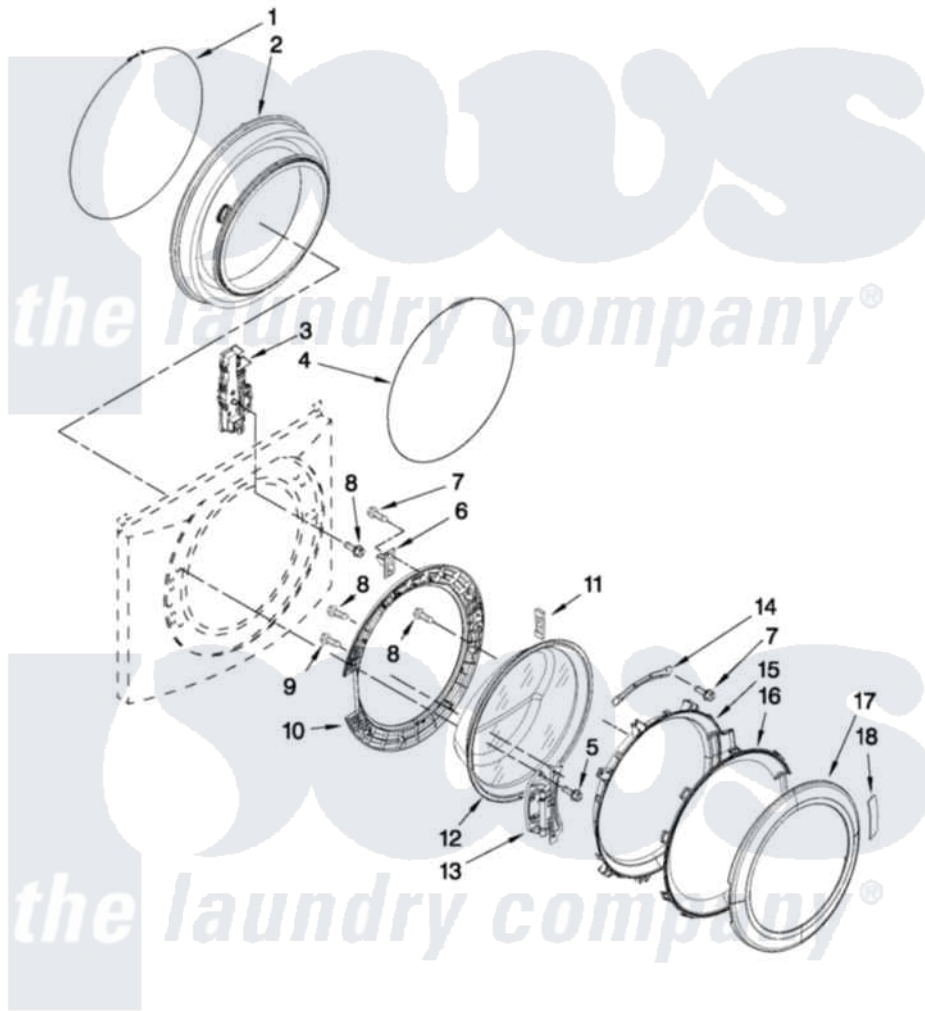

Maytag MHWE950WW02 02 - DOOR AND LATCH PARTS

DOOR AND LATCH PARTS

For Models: MHWE950WW02, MHWE950WR02, MHWE950WJ02
(White) (Red) (Oxide)

FOR ORDERING INFORMATION REFER TO PARTS PRICE LIST

W10411880

3

Maytag [Residential Maytag MHWE950WW02 Washer Parts](#) Parts Diagram 02 - DOOR AND LATCH PARTS
Click on the part number to view part

Item	Original Part Number	Replaced By	Status	Part Description
1	8182210			Clamp, Bellow
2	8182119			Bellow
3	8183270			Lock, Door
4	8182211			Clamp, Bellow To Front Panel
5	W10313165			Screw
6	W10217552			Hook, Door
7	8181758	8182214		Screw
8	8181661			Screw, Actuator
9	8181660			Screw
10	8183195			Frame, Door Back Support
11	W10128586			Clamp, Glass Support
12	8181655			Glass, Door
13	8183202			Hinge, Door
14	W10295703			Clamp, Glass
15	8183256			Frame, Door Front Support
16	W10248071	W10153278		Screen, Door