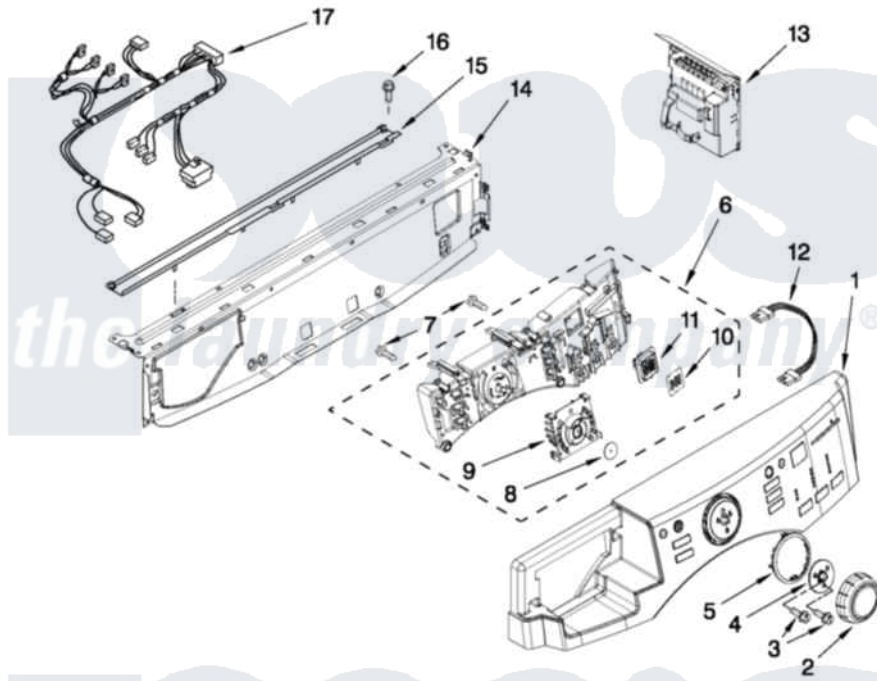

Maytag MHWE950WW02 03 - CONTROL PANEL PARTS

CONTROL PANEL PARTS

For Models: MHWE950WW02, MHWE950WR02, MHWE950WJ02
(White) (Red) (Oxide)

FOR ORDERING INFORMATION REFER TO PARTS PRICE LIST

4

W10411880

Maytag Residential Maytag MHWE950WW02 Washer Parts Parts Diagram 03 - CONTROL PANEL PARTS
Click on the part number to view part

Item	Original Part Number	Replaced By	Status	Part Description
1	W10297051			Panel-Control
"	W10414533			Panel-Control
"	W10414534			Panel-Control
2	W10248116	W10164576		Knob, Assembly
3	8181758	8182214		Screw
4	W10248117	W10172298		Bushing, Knob
5	W10248122			Light Guide, Cycle
6	W10391436			User Interface
7	8181661			Screw, Actuator
8	W10248120	8572039		Seal, User Interface
9	W10248121			Light Guide- Cycle, Internal
10	W10248118			Foil-Display
11	W10248119			Light Guide- Display
12	W10283465			Harness, Wiring
13	W10390921			Microcomputer, Machine Control
14	8183203	W10059240		Brace, Front Top

15 [8183204](#)
16 8181756 [488729](#)
17 [W10283457](#)

Channel, Water
Screw
Harness, Wiring