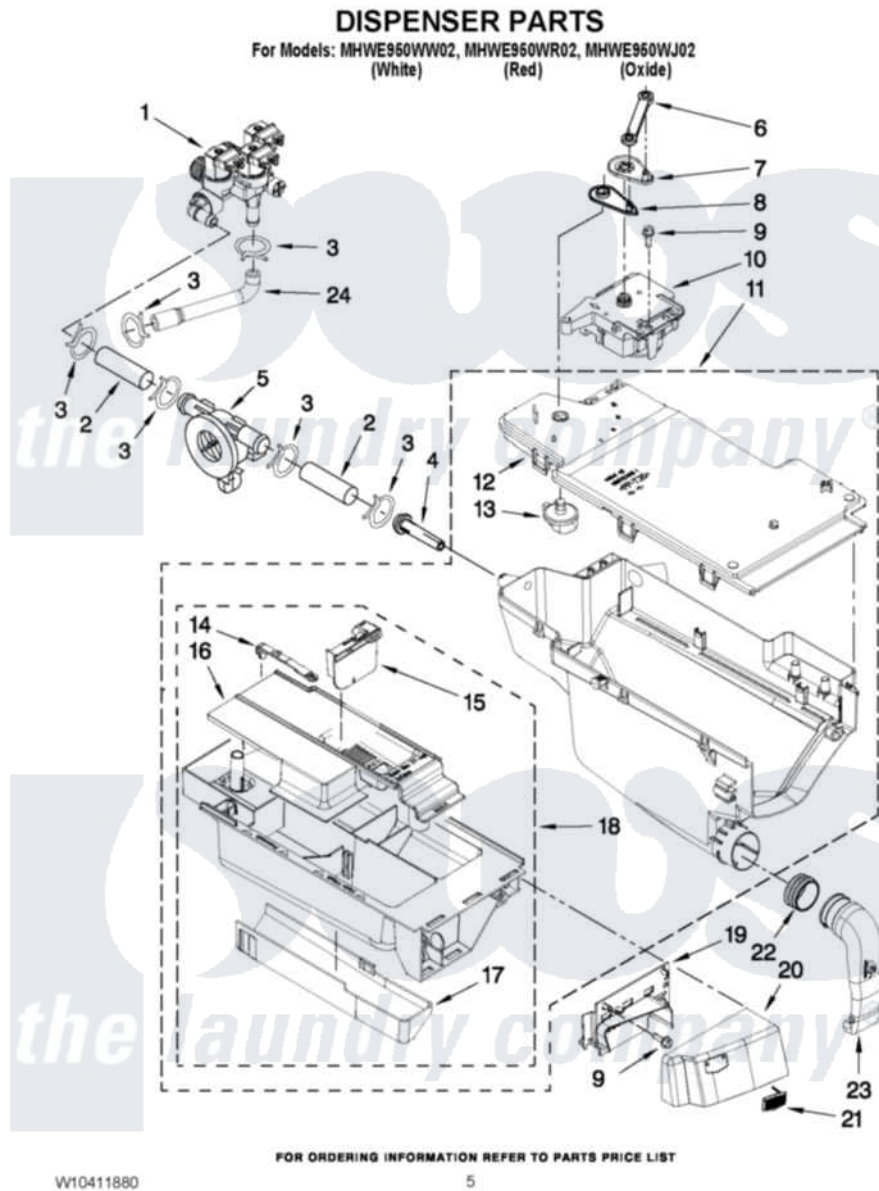

Maytag MHWE950WW02 04 - DISPENSER PARTS

Maytag [Residential Maytag MHWE950WW02 Washer Parts](#) Parts Diagram 04 - DISPENSER PARTS
Click on the part number to view part

Item	Original Part Number	Replaced By	Status	Part Description
1	W10247306			Valve, Inlet
2	W10275565			Hose, Inlet Valve To Flowmeter
3	8181751	489503		Clamp
4	8183181			Nozzle, Inlet
5	8181696	W10110225		Flowmeter
6	8183183			Lever, Water Distribution
7	8183184			Cam, Actuator
8	W10161052			Lever, Water Distribution
9	8181661			Screw, Actuator
10	W10283468	W10352973		Actuator
11	W10157759			Dispenser, Complete
12	W10164400			Plate, Distribution
13	8181712			Nozzle, Distribution
14	8181721			Hook, Drawer
15	W10121596			Separator, With Selection Slider

16	W10157775		Syphon, Bleach/Softener
17	8183179		Cover, Detergent Drawer
18	W10157760		Drawer, Detergent
19	W10248111		Bracket, Handle Fixation
"	W10289412		Bracket, Handle Fixation
"	W10289408		Bracket, Handle Fixation
20	W10297053	W10297054	Handle
"	W10414536	W10414749	Handle
"	W10414538	W10414750	Handle
21	W10248108	W10177245	Medallion
22	8181747		Seal
23	8181718		Tube, Dispenser To Bellow
24	W10247308		Hose, Inlet Valve To Vent Pipe