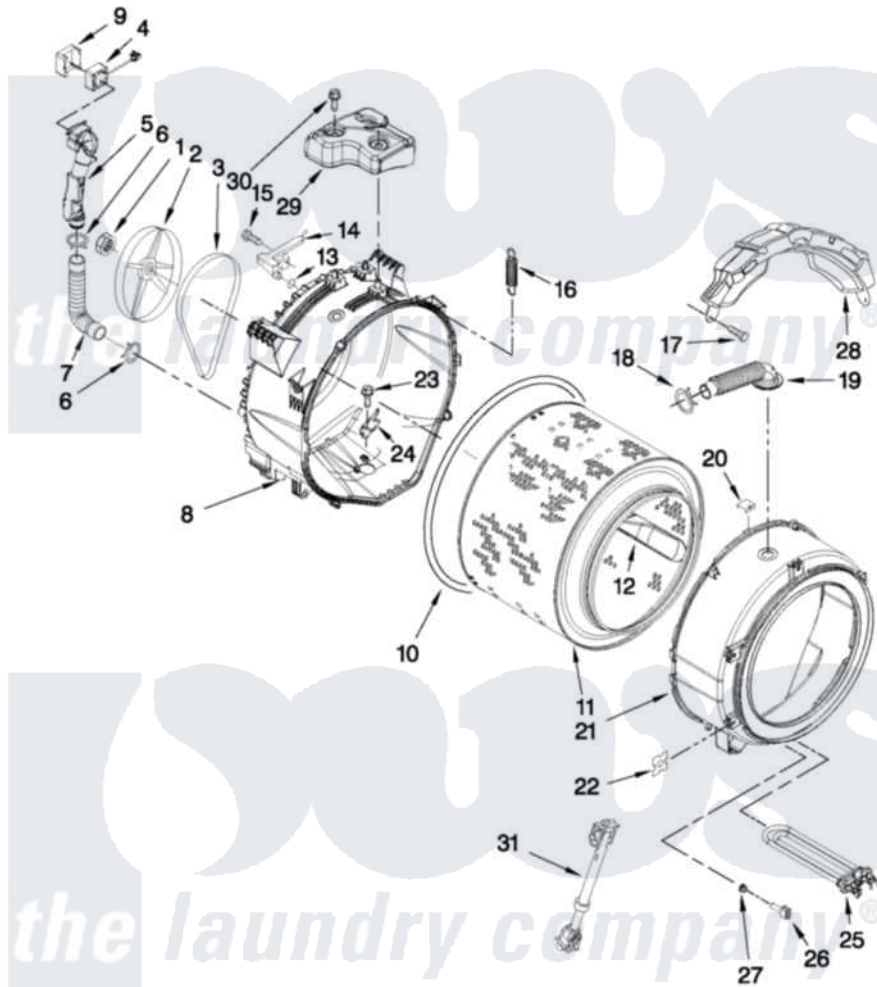

# Maytag MHWE950WW02 05 - TUB AND BASKET PARTS

## TUB AND BASKET PARTS

For Models: MHWE950WW02, MHWE950WR02, MHWE950WJ02  
(White) (Red) (Oxide)

FOR ORDERING INFORMATION REFER TO PARTS PRICE LIST

W10411880

7

Maytag [Residential Maytag MHWE950WW02 Washer Parts](#) Parts Diagram 05 - TUB AND BASKET PARTS  
Click on the part number to view part

Item	Original Part Number	Replaced By	Status	Part Description
1	<a href="#">W10283361</a>			Nut, Pulley
2	<a href="#">8182650</a>			Pulley
3	W10248068	<a href="#">W10388418</a>		Belt
4	<a href="#">W10283362</a>			Fan, Active Ventilation
5	<a href="#">W10283265</a>			Pipe, Ventilation
6	<a href="#">W10208156</a>			Clamp
7	<a href="#">8181743</a>			Hose, Exhaust
8	W10283358	<a href="#">W10290562</a>		Tub-Outer
9	<a href="#">W10283366</a>			Support, Ventilation Fan
10	<a href="#">8181673</a>			Gasket, Tub
11	<a href="#">W10283352</a>			Basket, Complete
12	<a href="#">W10283356</a>			Baffle, Tub
13	<a href="#">W10250553</a>			O-Ring, Air Trap
14	<a href="#">8181731</a>			Airtrap
15	<a href="#">8181785</a>			Screw
16	<a href="#">8182814</a>			Spring, Suspension

17	8181647	<a href="#">W10182109</a>	Screw-Kit
18	8181742	<a href="#">3367052</a>	Clamp, Hose
19	8183187	<a href="#">8540015</a>	Hose, Exhaust
20	8181667	<a href="#">8540092</a>	Clamp, Tub
21	W10250568	<a href="#">W10250762</a>	Tub-Outer
22	<a href="#">8182512</a>		Nut, Push-In
23	<a href="#">8182214</a>		Screw
24	<a href="#">W10250572</a>		Baffle, Tub
25	<a href="#">W10249844</a>		Heater-Steamer
26	<a href="#">8181705</a>		Ntc
27	<a href="#">8181829</a>		Seal, Rubber
28	<a href="#">W10326457</a>		Counterweight, Front
29	<a href="#">W10326456</a>		Counterweight, Rear
30	<a href="#">W10283359</a>		Screw, Rear Counterweight
31	<a href="#">8182812</a>		Shock Absorber