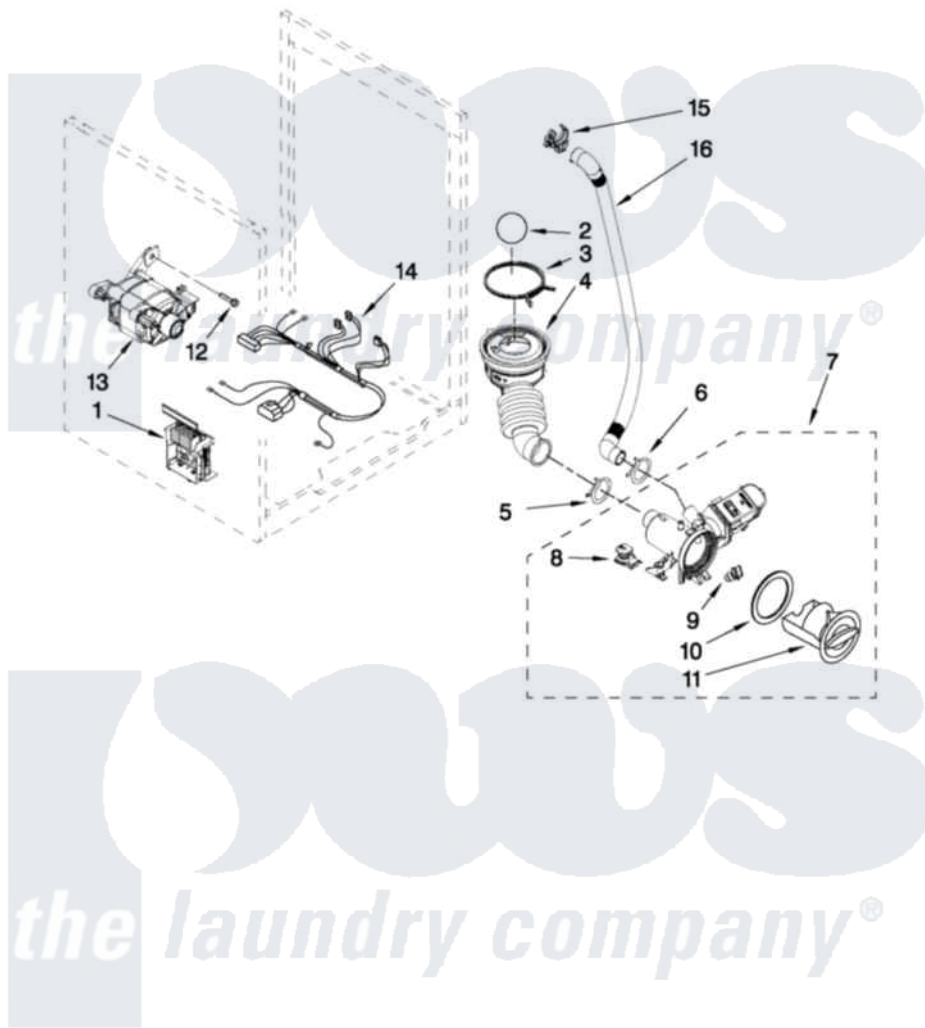

# Maytag MHWE950WW02 06 - PUMP AND MOTOR PARTS

## PUMP AND MOTOR PARTS

For Models: MHWE950WW02, MHWE950WR02, MHWE950WJ02  
(White) (Red) (Oxide)

FOR ORDERING INFORMATION REFER TO PARTS PRICE LIST

W10411880

9

Maytag [Residential Maytag MHWE950WW02 Washer Parts](#) Parts Diagram 06 - PUMP AND MOTOR PARTS  
Click on the part number to view part

Item	Original Part Number	Replaced By	Status	Part Description
1	<a href="#">8183196</a>			Motor Control Unit
2	<a href="#">W10121657</a>			Ball
3	8181734	<a href="#">696392</a>		Hose Clamp
4	<a href="#">8181732</a>			Hose, Tub To Pump
5	8181753	<a href="#">285655</a>		Clamp, Hose
6	8181752	<a href="#">3367052</a>		Clamp, Hose
7	8182821	<a href="#">280187</a>		Pump-Water
8	<a href="#">W10338326</a>			Grommet, Damper
9	<a href="#">8182816</a>			Grommet, Damper
10	<a href="#">8181736</a>			Seal, Filter Cap
11	<a href="#">8183027</a>			Cap, Filter
12	<a href="#">W10128585</a>			Bolt, Motor
13	<a href="#">8182793</a>			Motor, Drive
14	<a href="#">W10189680</a>			Harness, Motor
15	<a href="#">8182209</a>			Retainer, Drain Hose
16	8181740	<a href="#">W10003250</a>		Hose, Drain-Inner