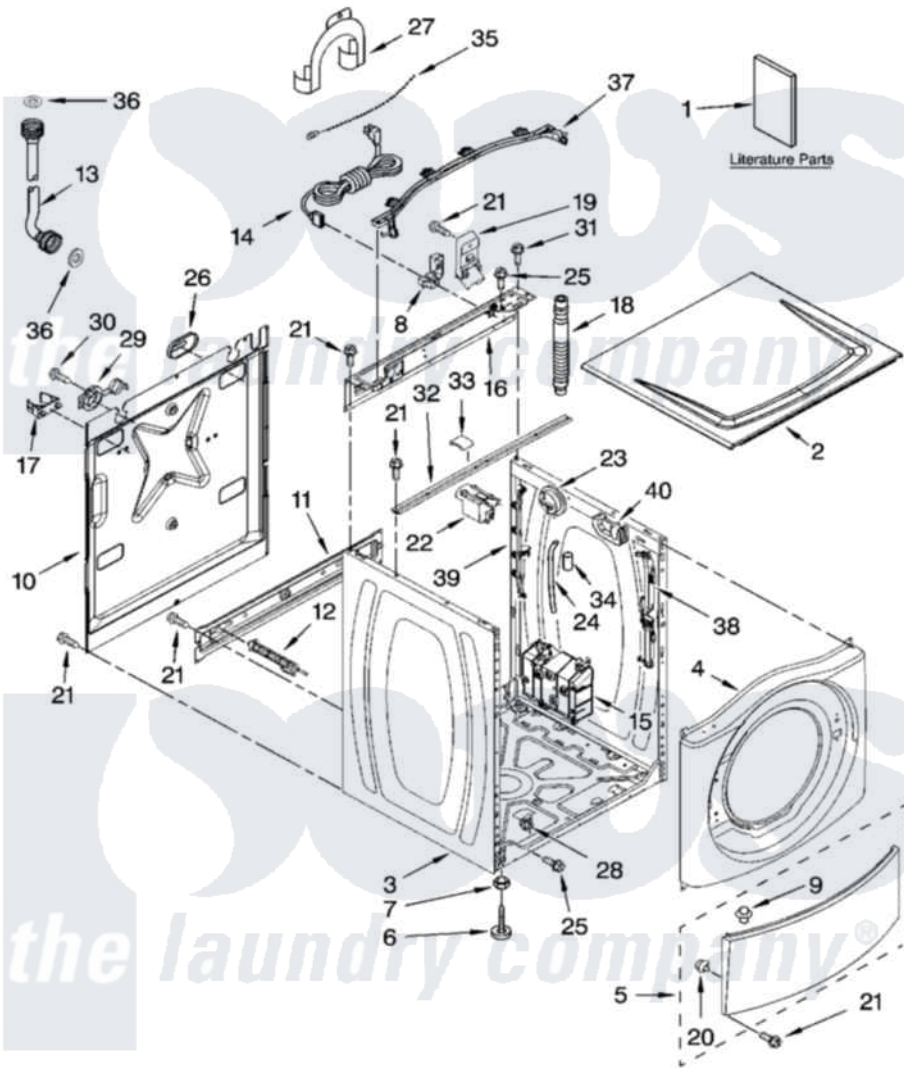

Maytag MHWZ400TB01 01 - TOP AND CABINET PARTS

MAYTAG

TOP AND CABINET PARTS

For Models: MHWZ400TQ01, MHWZ400TB01
(White) (Black)

AUTOMATIC
WASHER

4-08 Printed in U.S.A. (drd)(bay)

1

Part No. W10205312 Rev. A

Maytag [Residential Maytag MHWZ400TB01 Washer Parts](#) Parts Diagram 01 - TOP AND CABINET PARTS
Click on the part number to view part

Item	Original Part Number	Replaced By	Status	Part Description
1	W10117443			Use And Care Guide
"	W10118956		Not Available	Tech Sheet
"	W10171151		Not Available	Energy Guide
"	W10112913		Not Available	Quick Start Guide
2	8540716	W10303994		Top
"	W10128645			Top
3	W10184997	W10410294		Cabinet
"	W10185445			Cabinet
4	W10112948	W10306505		Panel, Front
"	W10117457	W10112901		Panel
5	8540813	8540664		Toe Panel
"	W10112981	W10112961		Panel
6	W10121677	W10245373		Foot, Leveling
7	3359452			Nut, Lock
8	W10110676	8182635		Strain Relief
9	8518891			Rivet

10	8540580		Panel, Rear
11	W10189657		Brace, Transport
12	8540199	W10285622	Bolt
13	8571377	89503	Hose-Inlet
"	8571378	89503	Hose-Inlet
14	W10029820		Cord, Power
15	W10163007		Motor Control Unit
16	W10161694		Brace, Rear
17	8540093		Clamp, Tube Transportation
18	W10114608		Hose, Drain
19	8540607		Retainer, Hose Outlet
20	238614		Bumper And Isolation
21	W10015090	489442	Screw 3 2217757 Roller, Front
22	8540230	W10339736	Filter, Interference
23	W10163980		Switch, Pressure
24	8540294		Hose, Pressure Switch
25	8540479		Screw, Grounding
26	8540268		Cover, Transport
27	8540021	W10280024	U-Bend, Drain Hose
28	W10085220		Microswitch
29	8540728	8182699	Grommet, Cord Support
30	8540727	8182201	Screw, 3 X 8 mm
31	8540329		Screw, 8-18 X 7/16
32	8540720		Brace, Top
33	8283273		Damper, Brace
34	2161302	2162499	Sleeve, Suction Line
35	3347868	W10339879	Tie, Cable
36	16123		Washer Inlet-Hose Miscellaneous Parts Must be Ordered Separately.
37	W10168548		Harness Channel, Top Rear
38	W10168546		Harness Channel, Side Front
39	W10168547		Harness Channel, Side Rear
40	8540644		Bracket-Suspension Spring