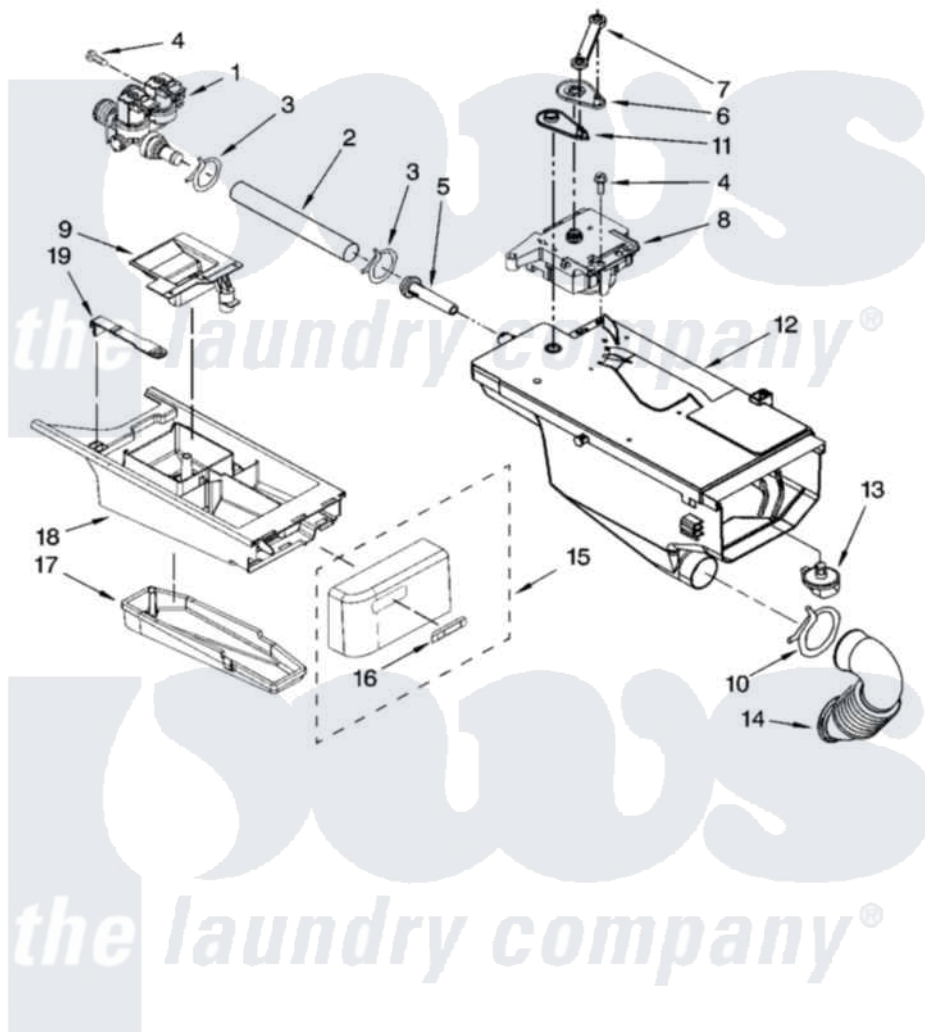

# Maytag MHWZ400TB01 04 - DISPENSER PARTS

## DISPENSER PARTS For Models: MHWZ400TQ01, MHWZ400TB01 (White) (Black)

W10205312

5

Maytag [Residential Maytag MHWZ400TB01 Washer Parts](#) Parts Diagram 04 - DISPENSER PARTS  
Click on the part number to view part

Item	Original Part Number	Replaced By	Status	Part Description
1	<a href="#">8540751</a>			Valve, Water Inlet
2	<a href="#">8540065</a>			Hose, Valve To Dispenser
3	370450	<a href="#">596669</a>		Clamp, Manifold
4	8540282	<a href="#">8181661</a>		Screw, Actuator
5	8540042	<a href="#">8183181</a>		Nozzle, Inlet
6	<a href="#">8540393</a>			Cam, Actuator
7	<a href="#">8540394</a>			Lever, Water Distribution
8	W10143587	<a href="#">W10143586</a>		Actuator
9	<a href="#">8540429</a>			Siphon, Bleach/Softener
10	<a href="#">8281276</a>			Clamp, Hose
11	<a href="#">8540395</a>			Connection, Lever
12	<a href="#">8540058</a>			Dispenser
13	<a href="#">8540053</a>			Nozzle, Distribution
14	<a href="#">8540063</a>			Hose, Dispenser To Tub
15	<a href="#">W10118955</a>			Handle, Drawer
"	<a href="#">W10118961</a>			Handle, Drawer