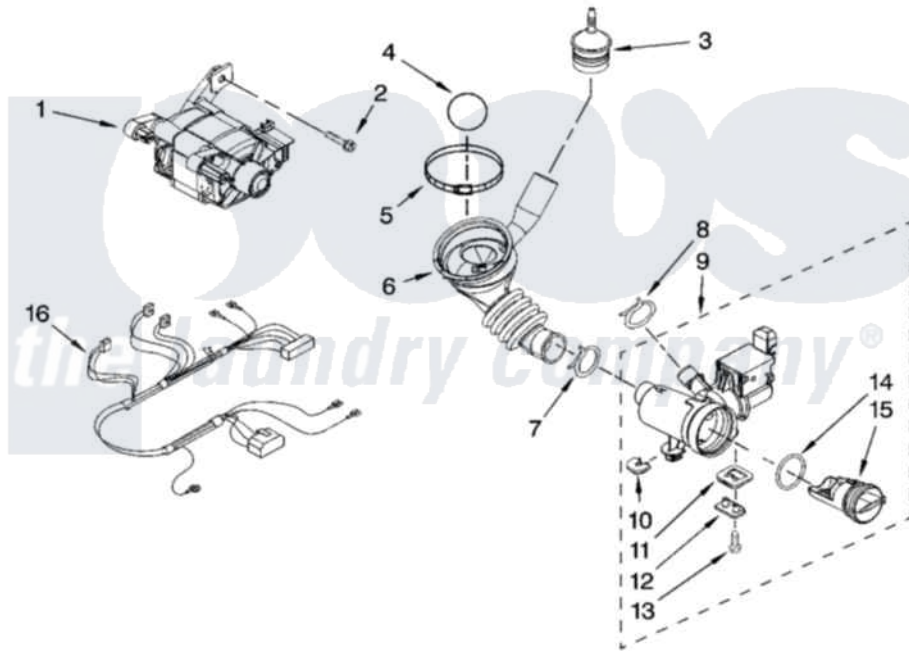

Maytag MHWZ400TB01 05 - PUMP AND MOTOR PARTS

PUMP AND MOTOR PARTS

For Models: MHWZ400TQ01, MHWZ400TB01
(White) (Black)

6

W10205312

Maytag [Residential Maytag MHWZ400TB01 Washer Parts](#) Parts Diagram 05 - PUMP AND MOTOR PARTS

[Click on the part number to view part](#)

| Item | Original Part Number | Replaced By | Status | Part Description |
|------|---------------------------|---------------------------|--------|---------------------|
| 1 | W10140582 | W10140581 | | Motor, Drive |
| 2 | 8540134 | | | Bolt, Motor |
| 3 | 8540180 | W10405608 | | Air Trap |
| 4 | 8540013 | | | Ball |
| 5 | 8540008 | | | Clamp |
| 6 | 8540012 | | | Hose, Tub To Pump |
| 7 | 370448 | 616099 | | Clamp |
| 8 | 356138 | | | Clamp, Hose |
| 9 | W10130913 | | | Pump |
| 10 | W10034820 | | | Foot, Rubber |
| 11 | W10034830 | | | Foot, Rubber |
| 12 | 8540033 | | | Cap, Right Foot |
| 13 | 8533964 | | | Screw, 10-16 X 1.25 |
| 14 | 8540025 | W10130913 | | Pump |
| 15 | 8540996 | W10130913 | | Pump |
| 16 | W10166993 | W10204534 | | Harns-Wire |