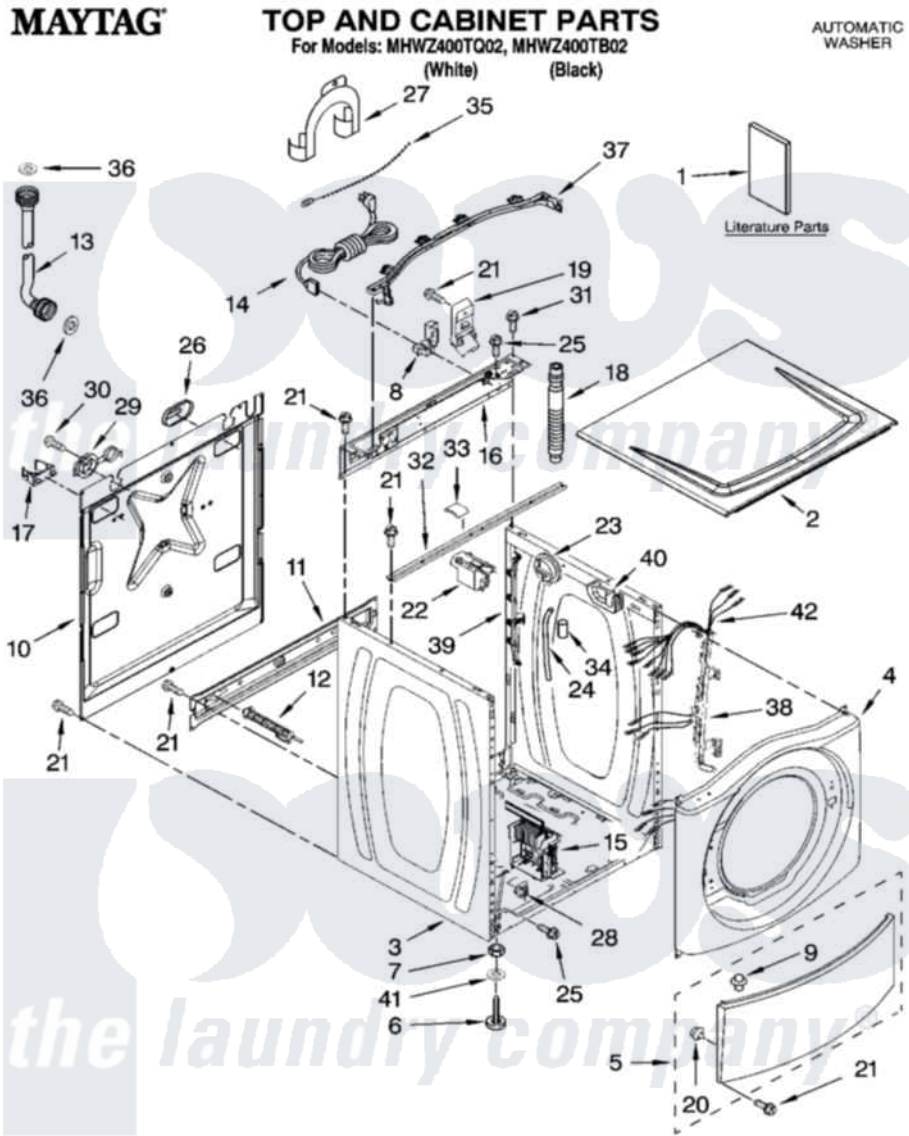

Maytag MHWZ400TB02 01 - TOP AND CABINET PARTS

12-08 Printed in U.S.A. (drd) (psw)

1

Part No. W10238195 Rev. A

Maytag [Residential Maytag MHWZ400TB02 Washer Parts](#) Parts Diagram 01 - TOP AND CABINET PARTS
 Click on the part number to view part

Item	Original Part Number	Replaced By	Status	Part Description
1	W10151563		Not Available	Use & Care Guide
"	W10207733		Not Available	Tech Sheet
"	W10171151		Not Available	Energy Guide
"	W10112913		Not Available	Quick Start Guide
2	8540716	W10303994		Top
"	W10128645			Top
3	W10201831	W10410294		Cabinet
"	W10201827			Cabinet
4	W10112948	W10306505		Panel, Front
"	W10117457	W10112901		Panel
5	8540813	8540664		Toe Panel
"	W10112981	W10112961		Panel
6	W10121677	W10245373		Foot, Leveling
7	3359452			Nut, Lock
8	W10110676	8182635		Strain Relief
9	8518891			Rivet

10	8540580		Panel, Rear
11	W10189657		Brace, Transport
12	8540199	W10285622	Bolt
13	8571377	89503	Hose-Inlet
"	8571378	89503	Hose-Inlet
14	W10029820		Cord, Power
15	W10205342		Motor Control Unit
16	W10161694		Brace, Rear
17	8540093		Clamp, Tube Transportation
18	W10114608		Hose, Drain
19	8540607		Retainer, Hose Outlet
20	238614		Bumper And Isolation
21	W10015090	489442	Screw 3 2217757 Roller, Front
22	8540230	W10339736	Filter, Interference
23	W10163980		Switch, Pressure
24	8540294		Hose, Pressure Switch
25	8540479		Screw, Grounding
26	8540268		Cover, Transport
27	8540021	W10280024	U-Bend, Drain Hose
28	W10085220		Microswitch
29	8540728	8182699	Grommet, Cord Support
30	8540727	8182201	Screw, 3 X 8 mm
31	8540329		Screw, 8-18 X 7/16
32	8540720		Brace, Top
33	8283273		Damper, Brace
34	2161302	2162499	Sleeve, Suction Line
35	3347868	W10339879	Tie, Cable
36	16123		Washer Inlet-Hose Miscellaneous Parts Must be Ordered Separately.
37	W10168548		Harness Channel, Top Rear
38	W10168546		Harness Channel, Side Front
39	W10168547		Harness Channel, Side Rear
40	8540644		Bracket-Suspension Spring
41	487576		Washer, Nylon
42	W10208139		Harness, Wiring