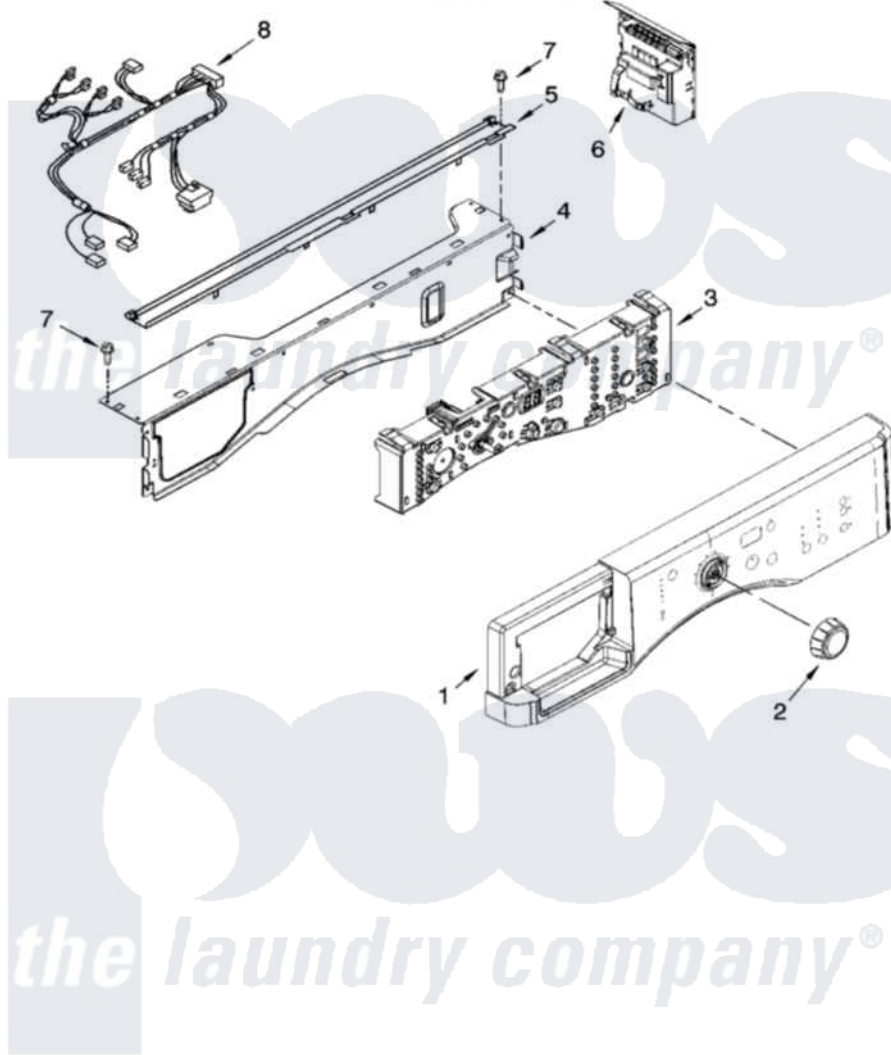

Maytag MHWZ400TQ00 03 - CONTROL PANEL PARTS

CONTROL PANEL PARTS

For Models: MHWZ400TQ00, MHWZ400TB00
(White) (Black)

4

W10140755

[Maytag Residential Maytag MHWZ400TQ00 Washer Parts](#) Parts Diagram 03 - CONTROL PANEL PARTS
Click on the part number to view part

Item	Original Part Number	Replaced By	Status	Part Description
1	W10117405			Panel, Control
"	W10119011			Panel, Control
2	W10112899			Knob, Control
"	W10119050			Knob, Control
3	W10117418			User Interface
4	8540558	W10240776		Brace, Top Front
5	8540722			Channel, Water
6	W10118972	W10205976		Control-Elec
7	W10015090	489442		Screw 3 2217757 Roller, Front
8	8540882	W10184855		Harness, Wiring