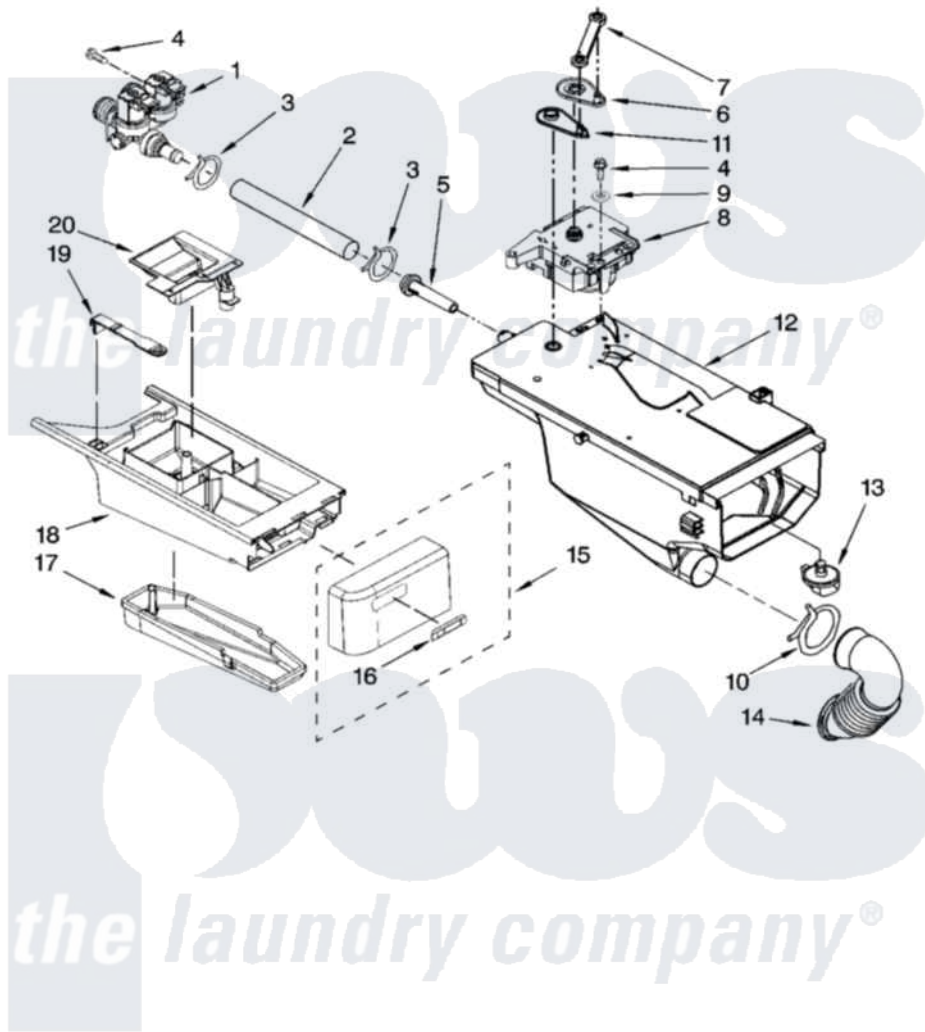

Maytag MHWZ400TQ00 04 - DISPENSER PARTS

DISPENSER PARTS For Models: MHWZ400TQ00, MHWZ400TB00 (White) (Black)

W10140755

5

Maytag [Residential Maytag MHWZ400TQ00 Washer Parts](#) Parts Diagram 04 - DISPENSER PARTS
Click on the part number to view part

Item	Original Part Number	Replaced By	Status	Part Description
1	8540751			Valve, Water Inlet
2	8540065			Hose, Valve To Dispenser
3	370450	596669		Clamp, Manifold
4	8540282	8181661		Screw, Actuator
5	8540042	8183181		Nozzle, Inlet
6	8540393			Cam, Actuator
7	8540394			Lever, Water Distribution
8	8540041	W10143586		Actuator
9	VS611	8526417		Washer
10	8281276			Clamp, Hose
11	8540395			Connection, Lever
12	8540058			Dispenser
13	8540053			Nozzle, Distribution
14	8540063			Hose, Dispenser To Tub
15	W10118955			Handle, Drawer
"	W10118961			Handle, Drawer