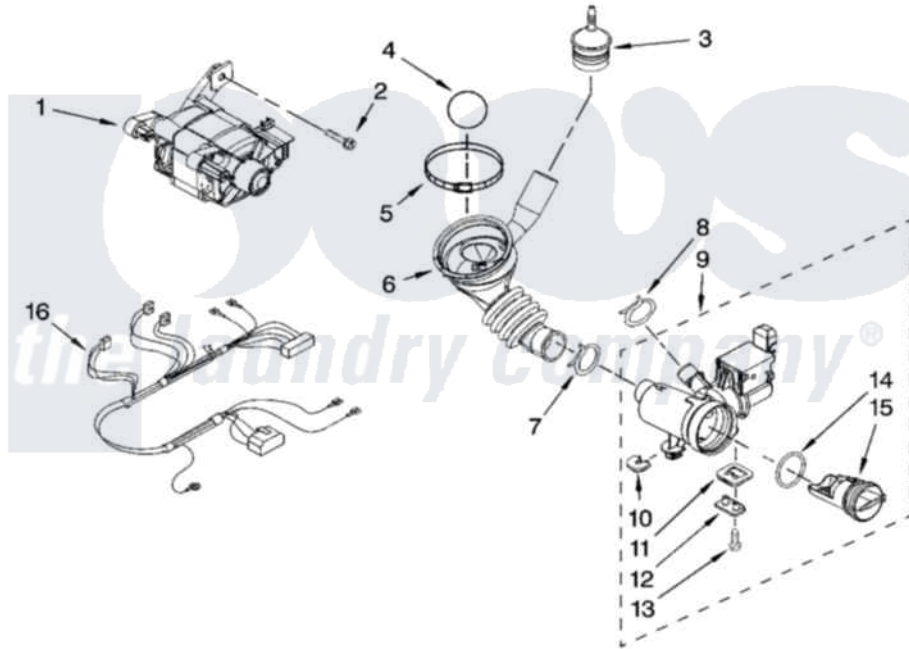

Maytag MHWZ400TQ00 05 - PUMP AND MOTOR PARTS

PUMP AND MOTOR PARTS

For Models: MHWZ400TQ00, MHWZ400TB00
(White) (Black)

6

W10140755

Maytag [Residential Maytag MHWZ400TQ00 Washer Parts](#) Parts Diagram 05 - PUMP AND MOTOR PARTS

[Click on the part number to view part](#)

Item	Original Part Number	Replaced By	Status	Part Description
1	W10140582	W10140581		Motor, Drive
2	8540134			Bolt, Motor
3	8540180	W10405608		Air Trap
4	8540013			Ball
5	8540008			Clamp
6	8540012			Hose, Tub To Pump
7	370448	616099		Clamp
8	356138			Clamp, Hose
9	W10130913			Pump
10	W10034820			Foot, Rubber
11	W10034830			Foot, Rubber
12	8540033			Cap, Right Foot
13	8533964			Screw, 10-16 X 1.25
14	8540025	W10130913		Pump
15	8540996	W10130913		Pump
16	8540525	W10204534		Harns-Wire